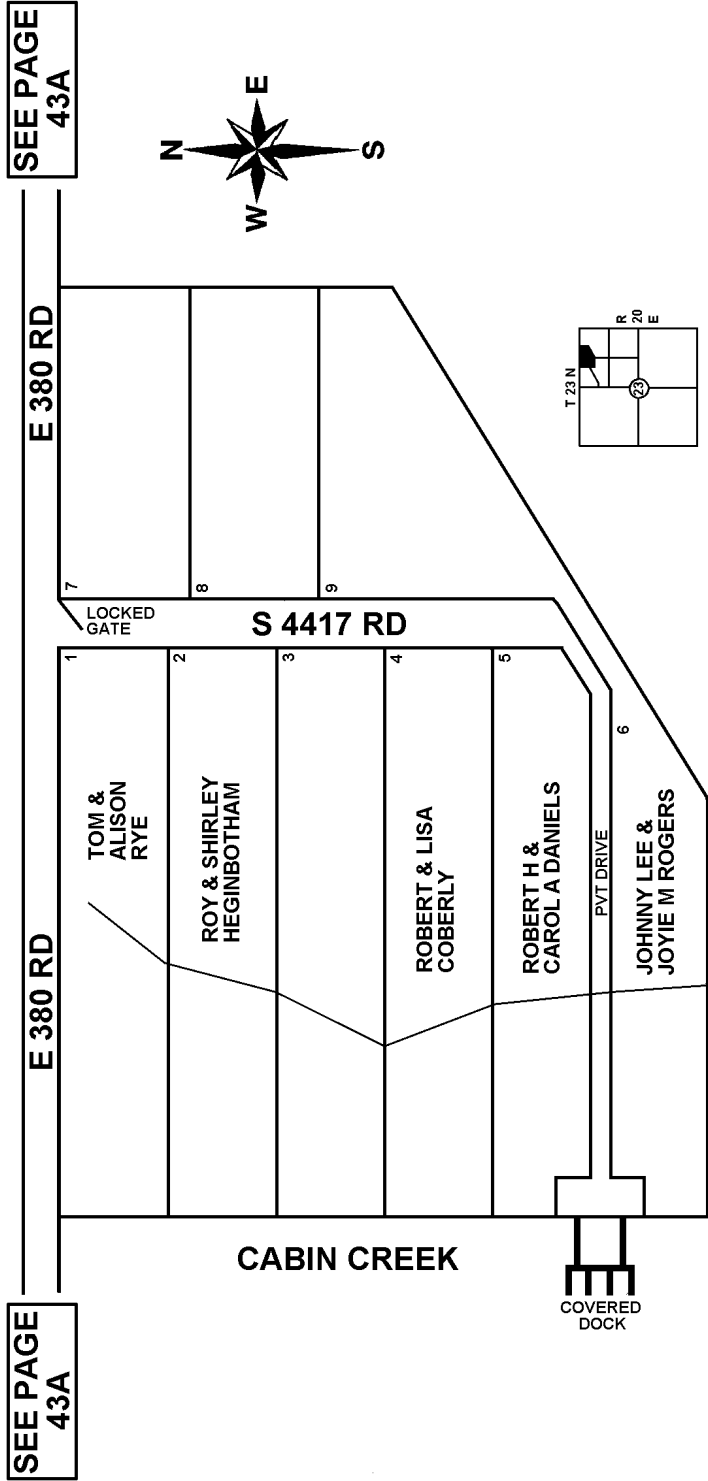

# CRESTWOOD ADDITION

**T23N - R20E**

SECTION 23  
MAYES COUNTY, OKLAHOMA

3-8-2008

REVISED 6-9-2016

CRAIG COUNTY E-911

NOTE: NAMES MAY NOT BE CURRENT