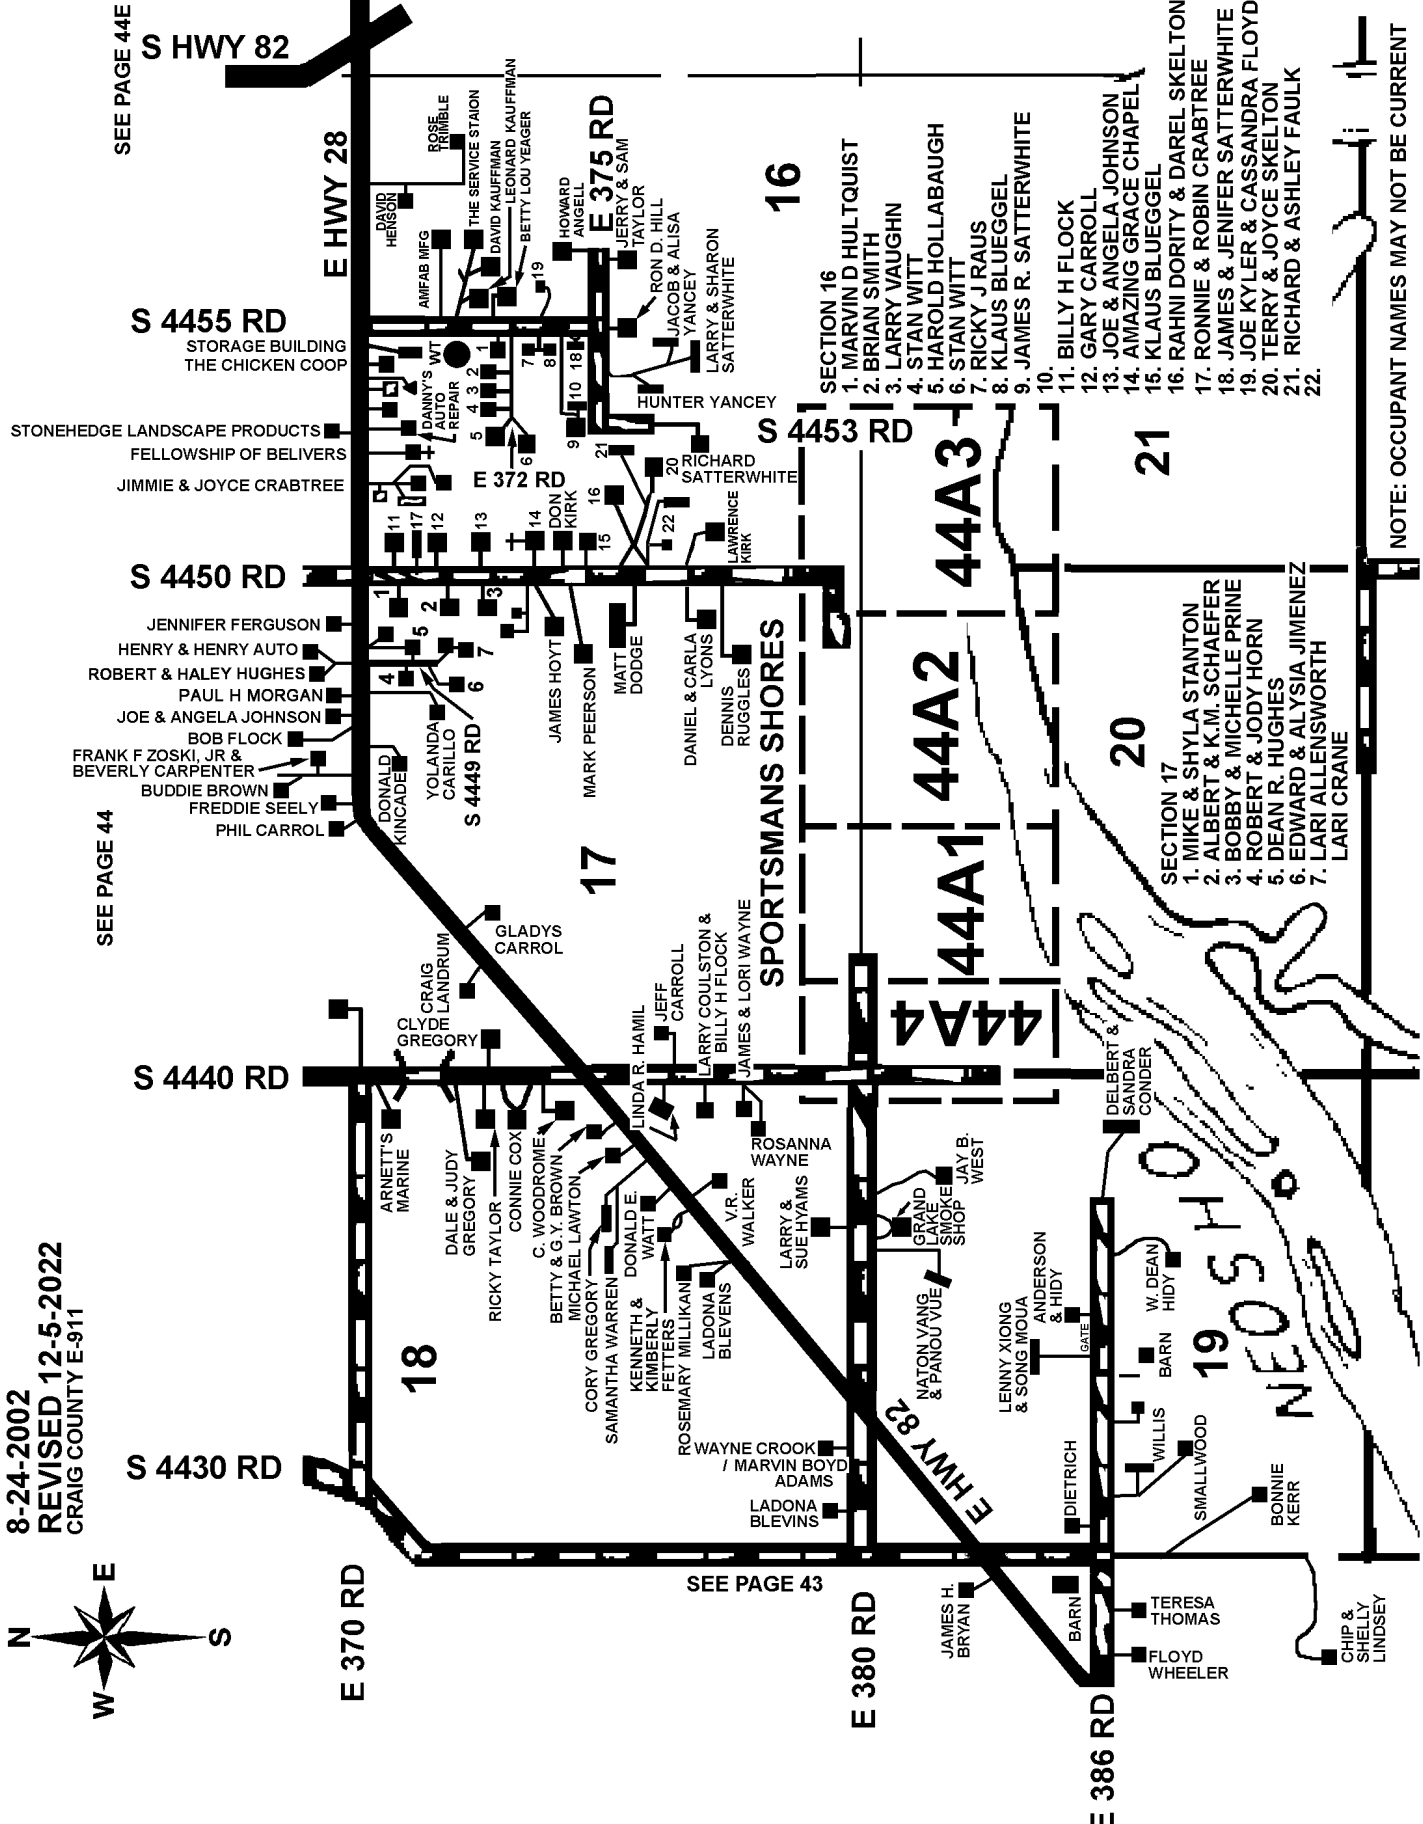

# T23N -R21E

MAYES COUNTY, OKLAHOMA

# 44A

SEE PAGE 44E

SEE PAGE 44

8-24-2002  
 REVISED 12-5-2022  
 CRAIG COUNTY E-911

NOTE: OCCUPANT NAMES MAY NOT BE CURRENT