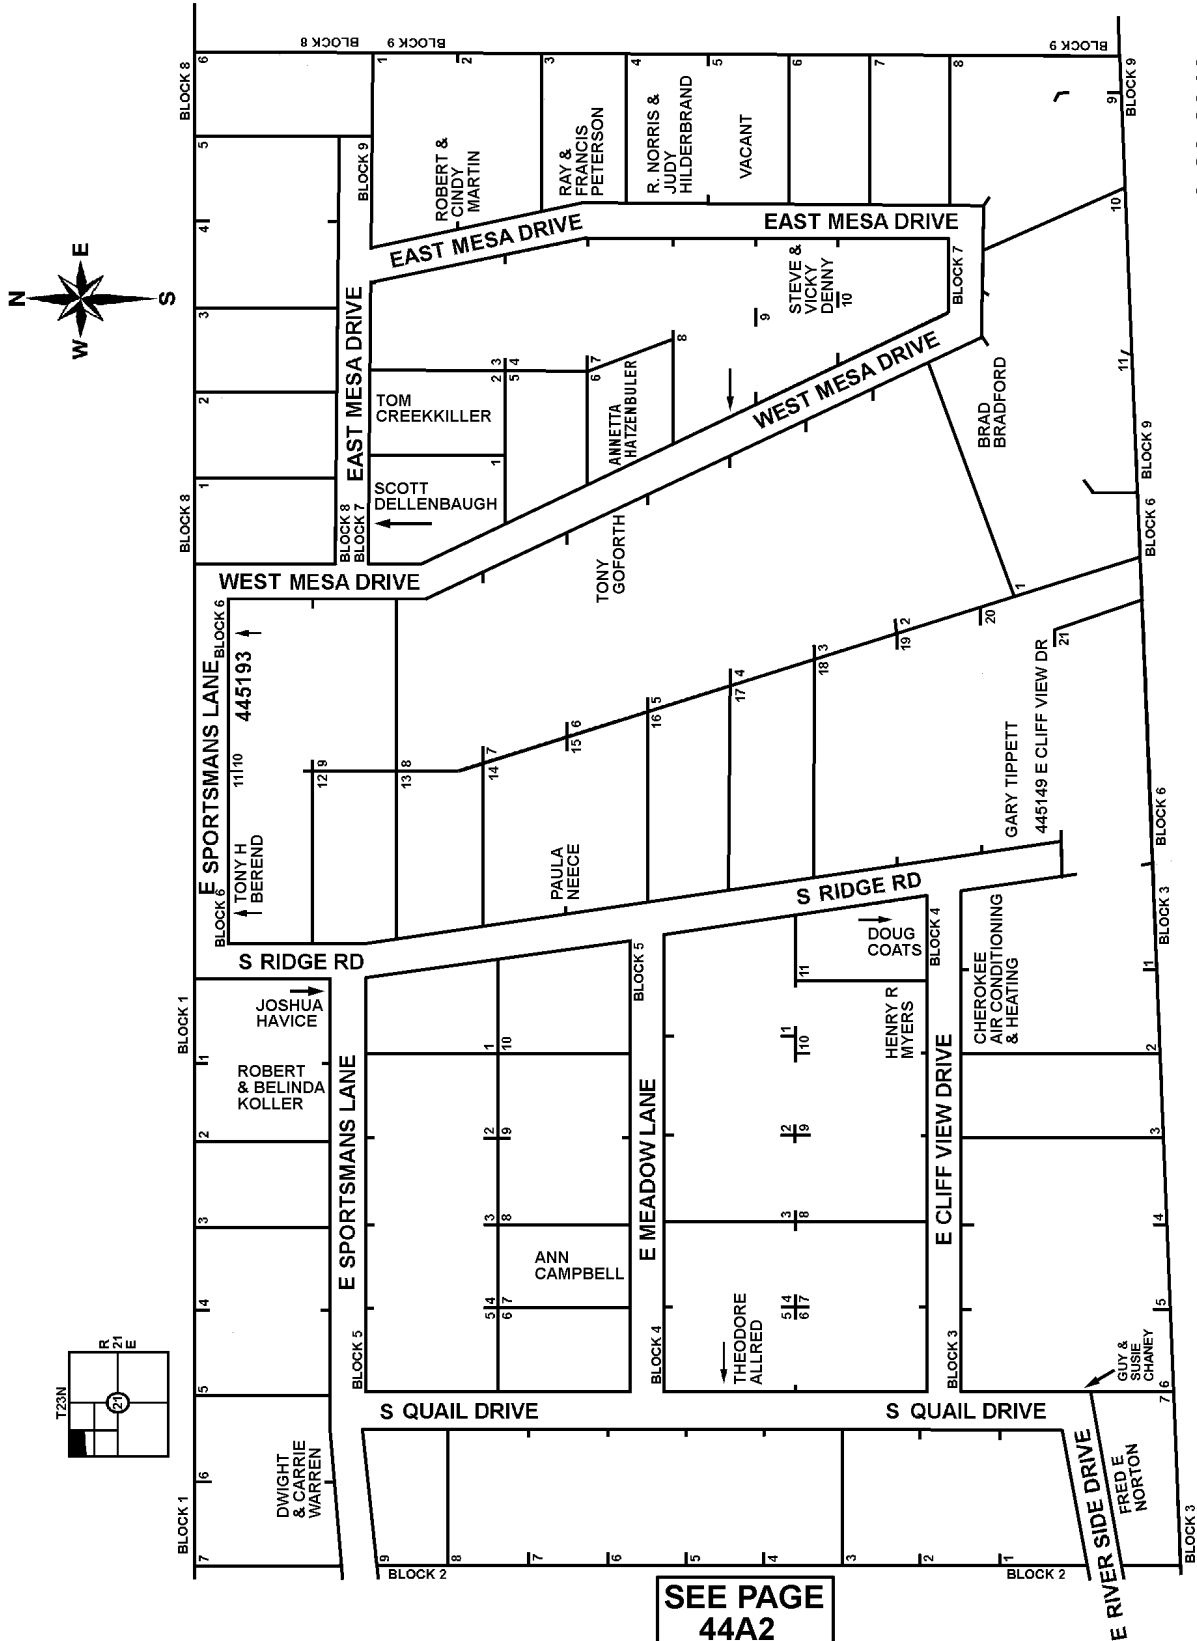

T23N - R21E

SECTION 21

MAYES COUNTY, OKLAHOMA

44A3

SPORTSMAN'S SHORES THIRD ADDITION

3-20-2010
REVISED 1-28-2019
CRAIG COUNTY E-911

GRAND RIVER

GRAND RIVER

NOTE: NAMES MAY NOT BE CURRENT