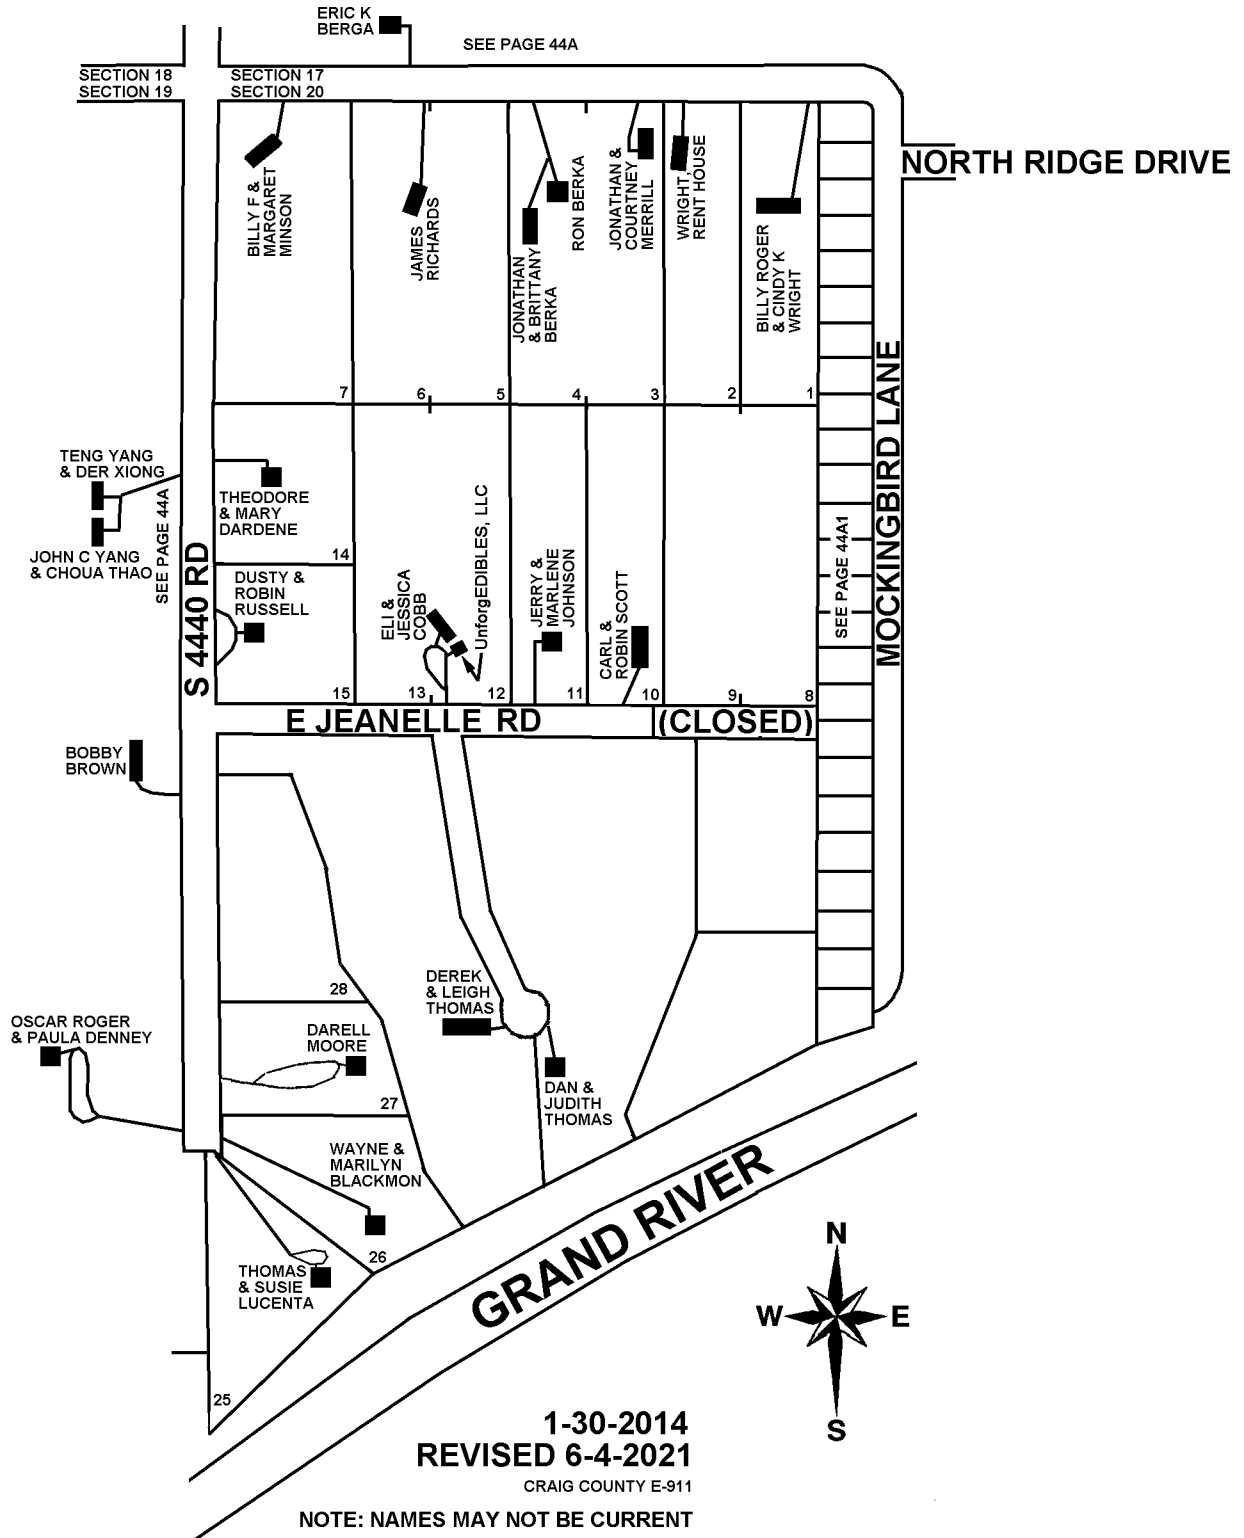

# T23N - R21E

SECTION 20  
FAIR HAVEN 1  
MAYES COUNTY, OKLA.

E 380 RD

1-30-2014  
REVISED 6-4-2021

CRAIG COUNTY E-911

NOTE: NAMES MAY NOT BE CURRENT