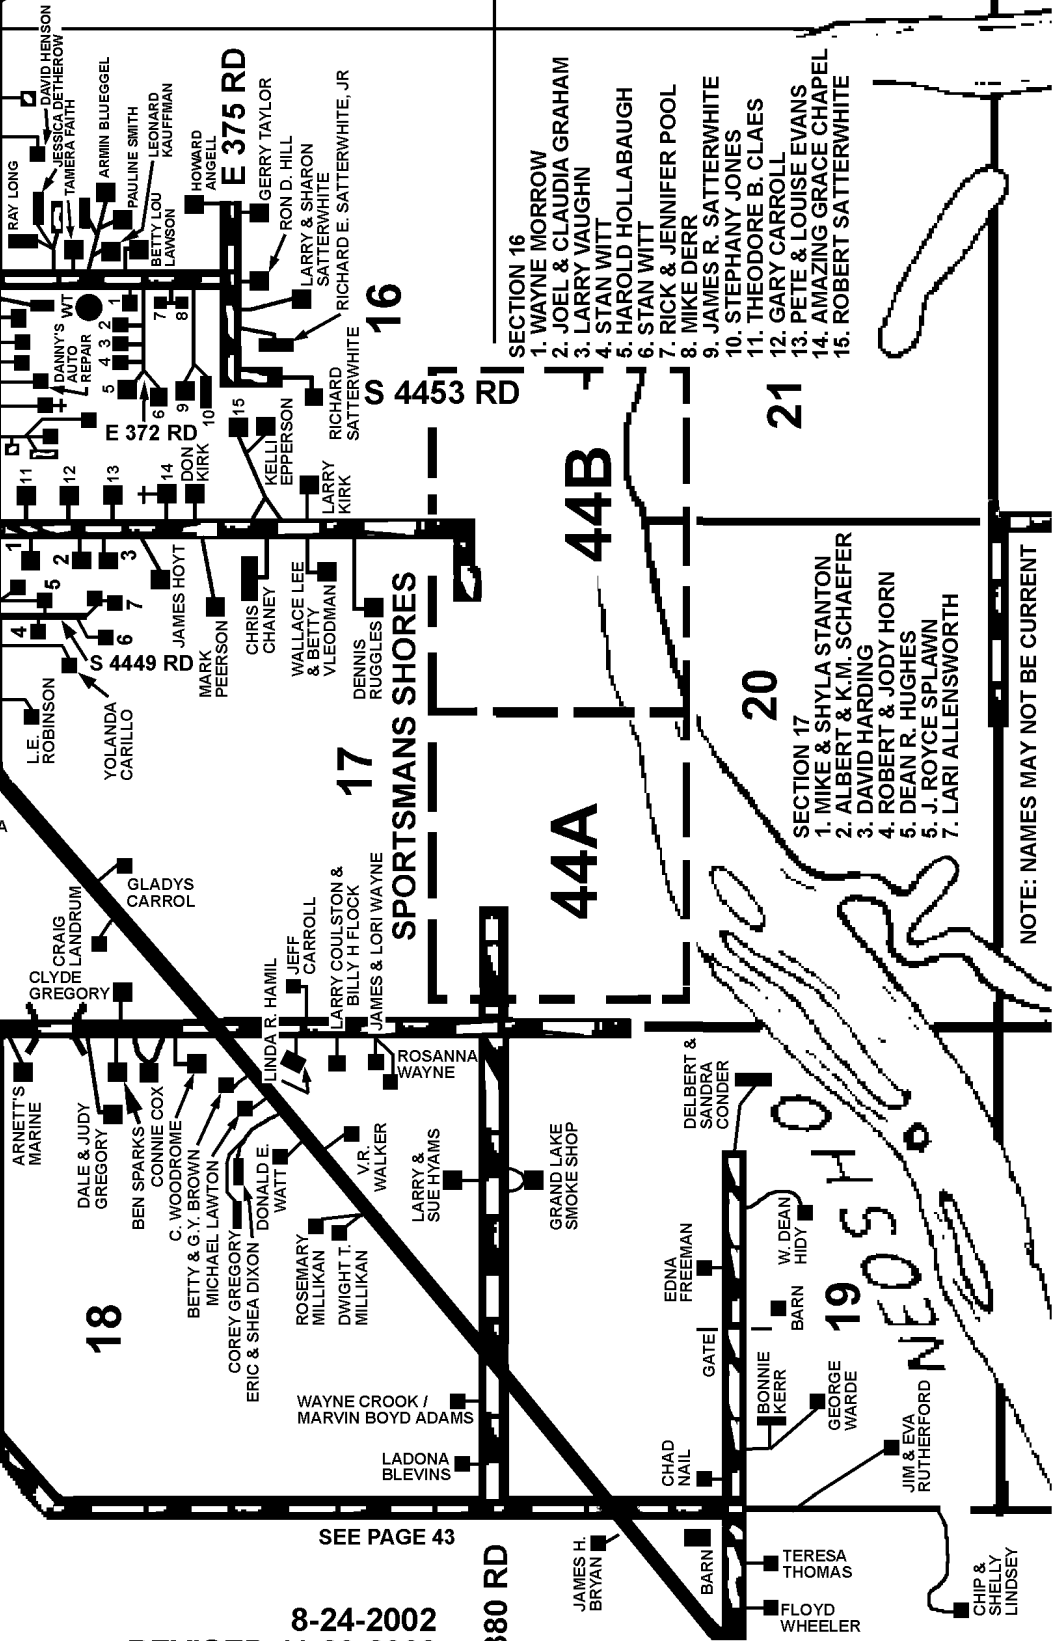

SEE PAGE 44E

T23N -R21E

MAYES COUNTY, OKLAHOMA

44C

SEE PAGE 44E

S HWY 82

S 4455 RD

STORAGE BUILDING
 LAKESPORT
 ALLIED MARINE
 SECURITY CENTER
 STONEHEDGE LANDSCAPE PRODUCTS
 FELLOWSHIP OF BELIEVERS
 JIMMY & JOYCE CRABTREE

S 4430 RD

E 370 RD

SEE PAGE 43

E 380 RD

E 386 RD

8-24-2002
 REVISED 11-23-2009
 CRAIG COUNTY E-911

NOTE: NAMES MAY NOT BE CURRENT