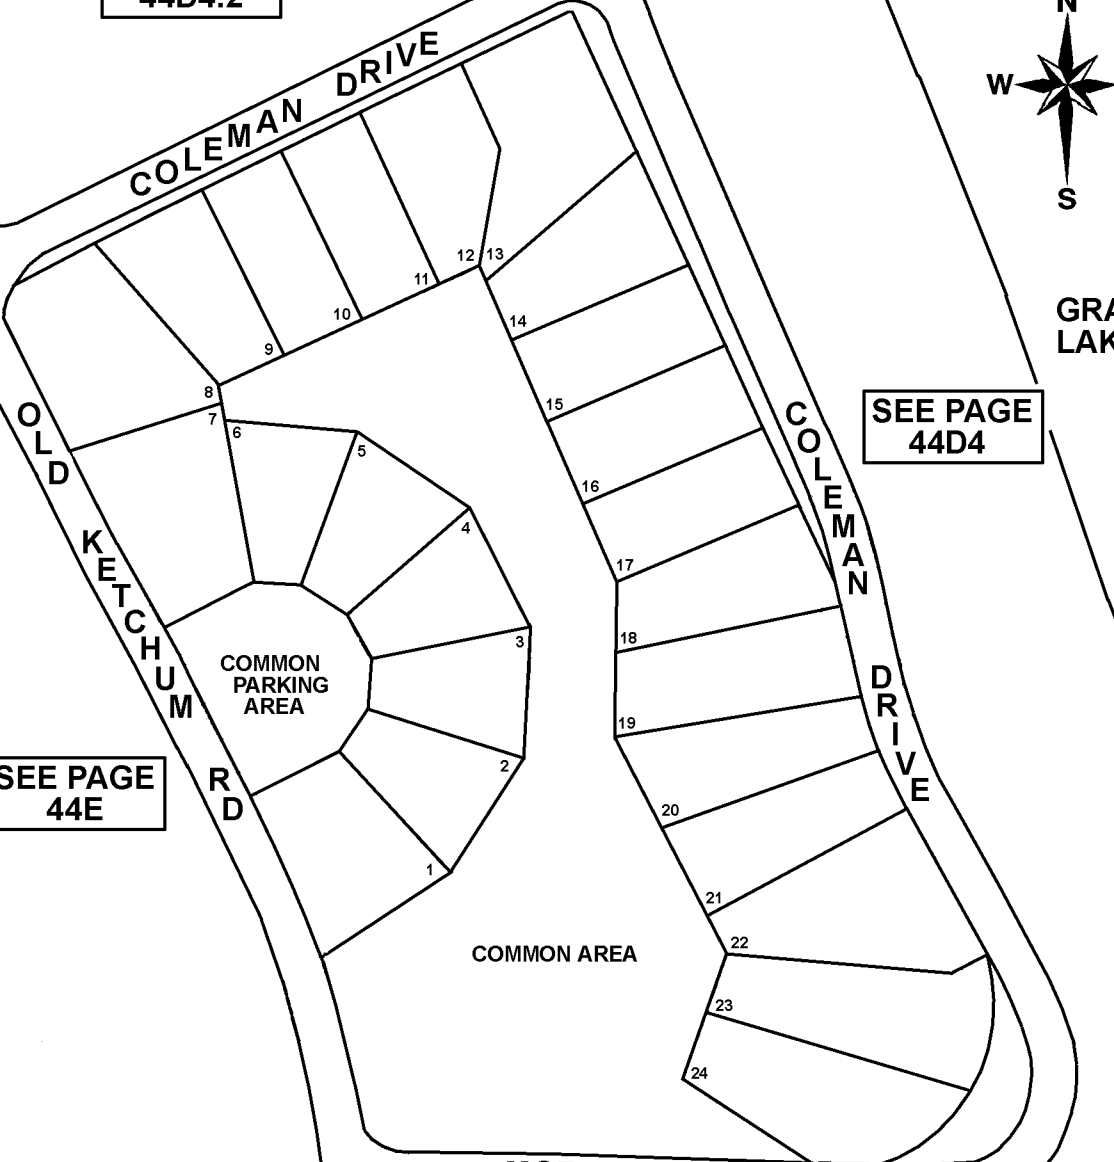

T23N - R21E

SECTION 15

MAYES COUNTY, OKLAHOMA

STONEGATE TRAILS

44D4.1

SEE PAGE
44D4.2

GRAND
LAKE

GRAND
LAKE

SEE PAGE
44D4

SEE PAGE
44E

COMMON AREA

MORROW DRIVE

SEE PAGE
44D4

1-29-2006
REVISED 3-21-2010
CRAIG COUNTY E-911

MORROW DRIVE

NOTE: NAMES MAY NOT BE CURRENT