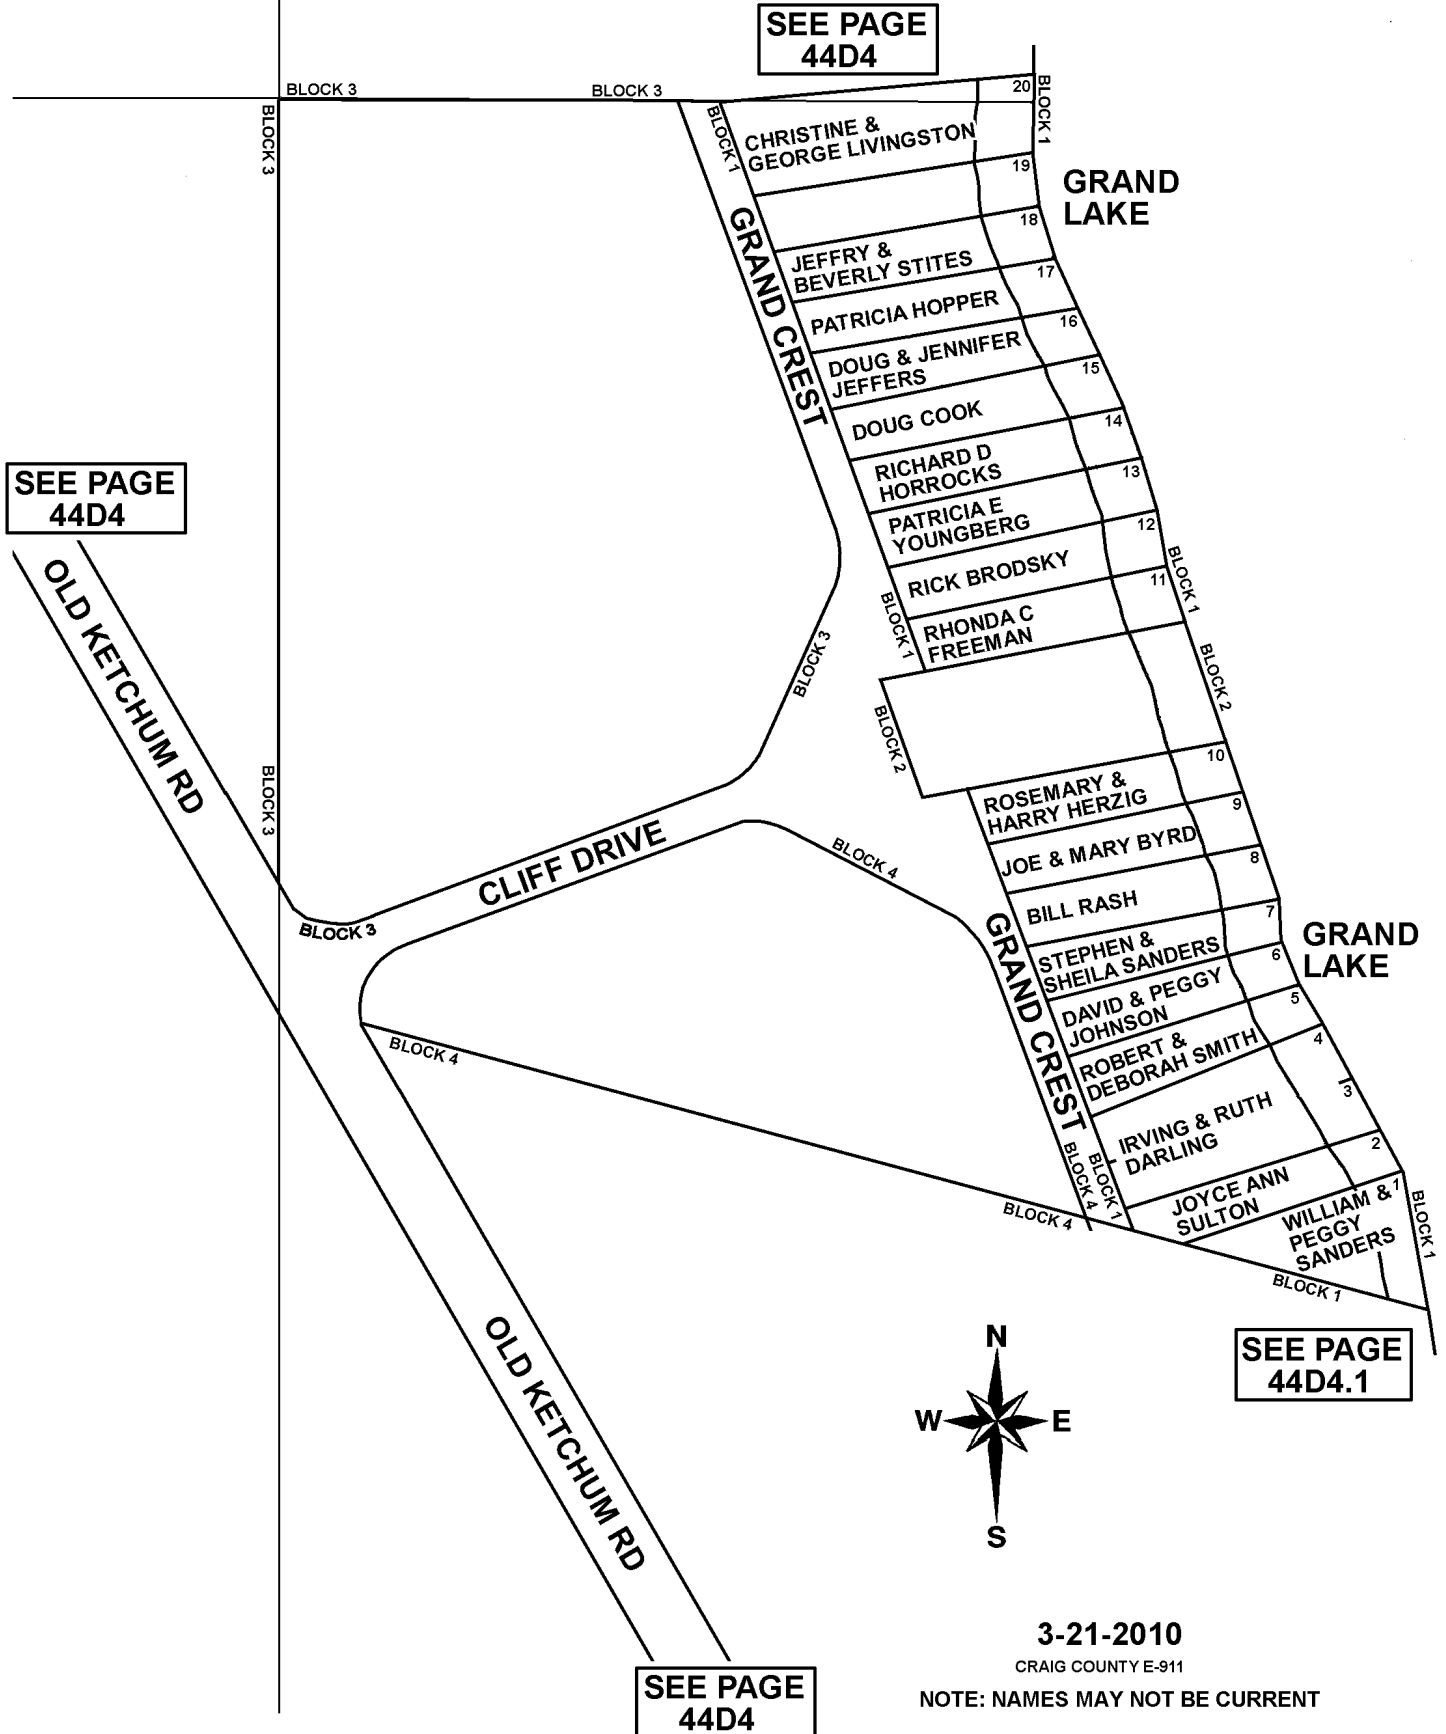

T23N - R21E
SECTION 15
MAYES COUNTY, OKLAHOMA
GRAND CREST

44D4.2

3-21-2010

CRAIG COUNTY E-911

NOTE: NAMES MAY NOT BE CURRENT