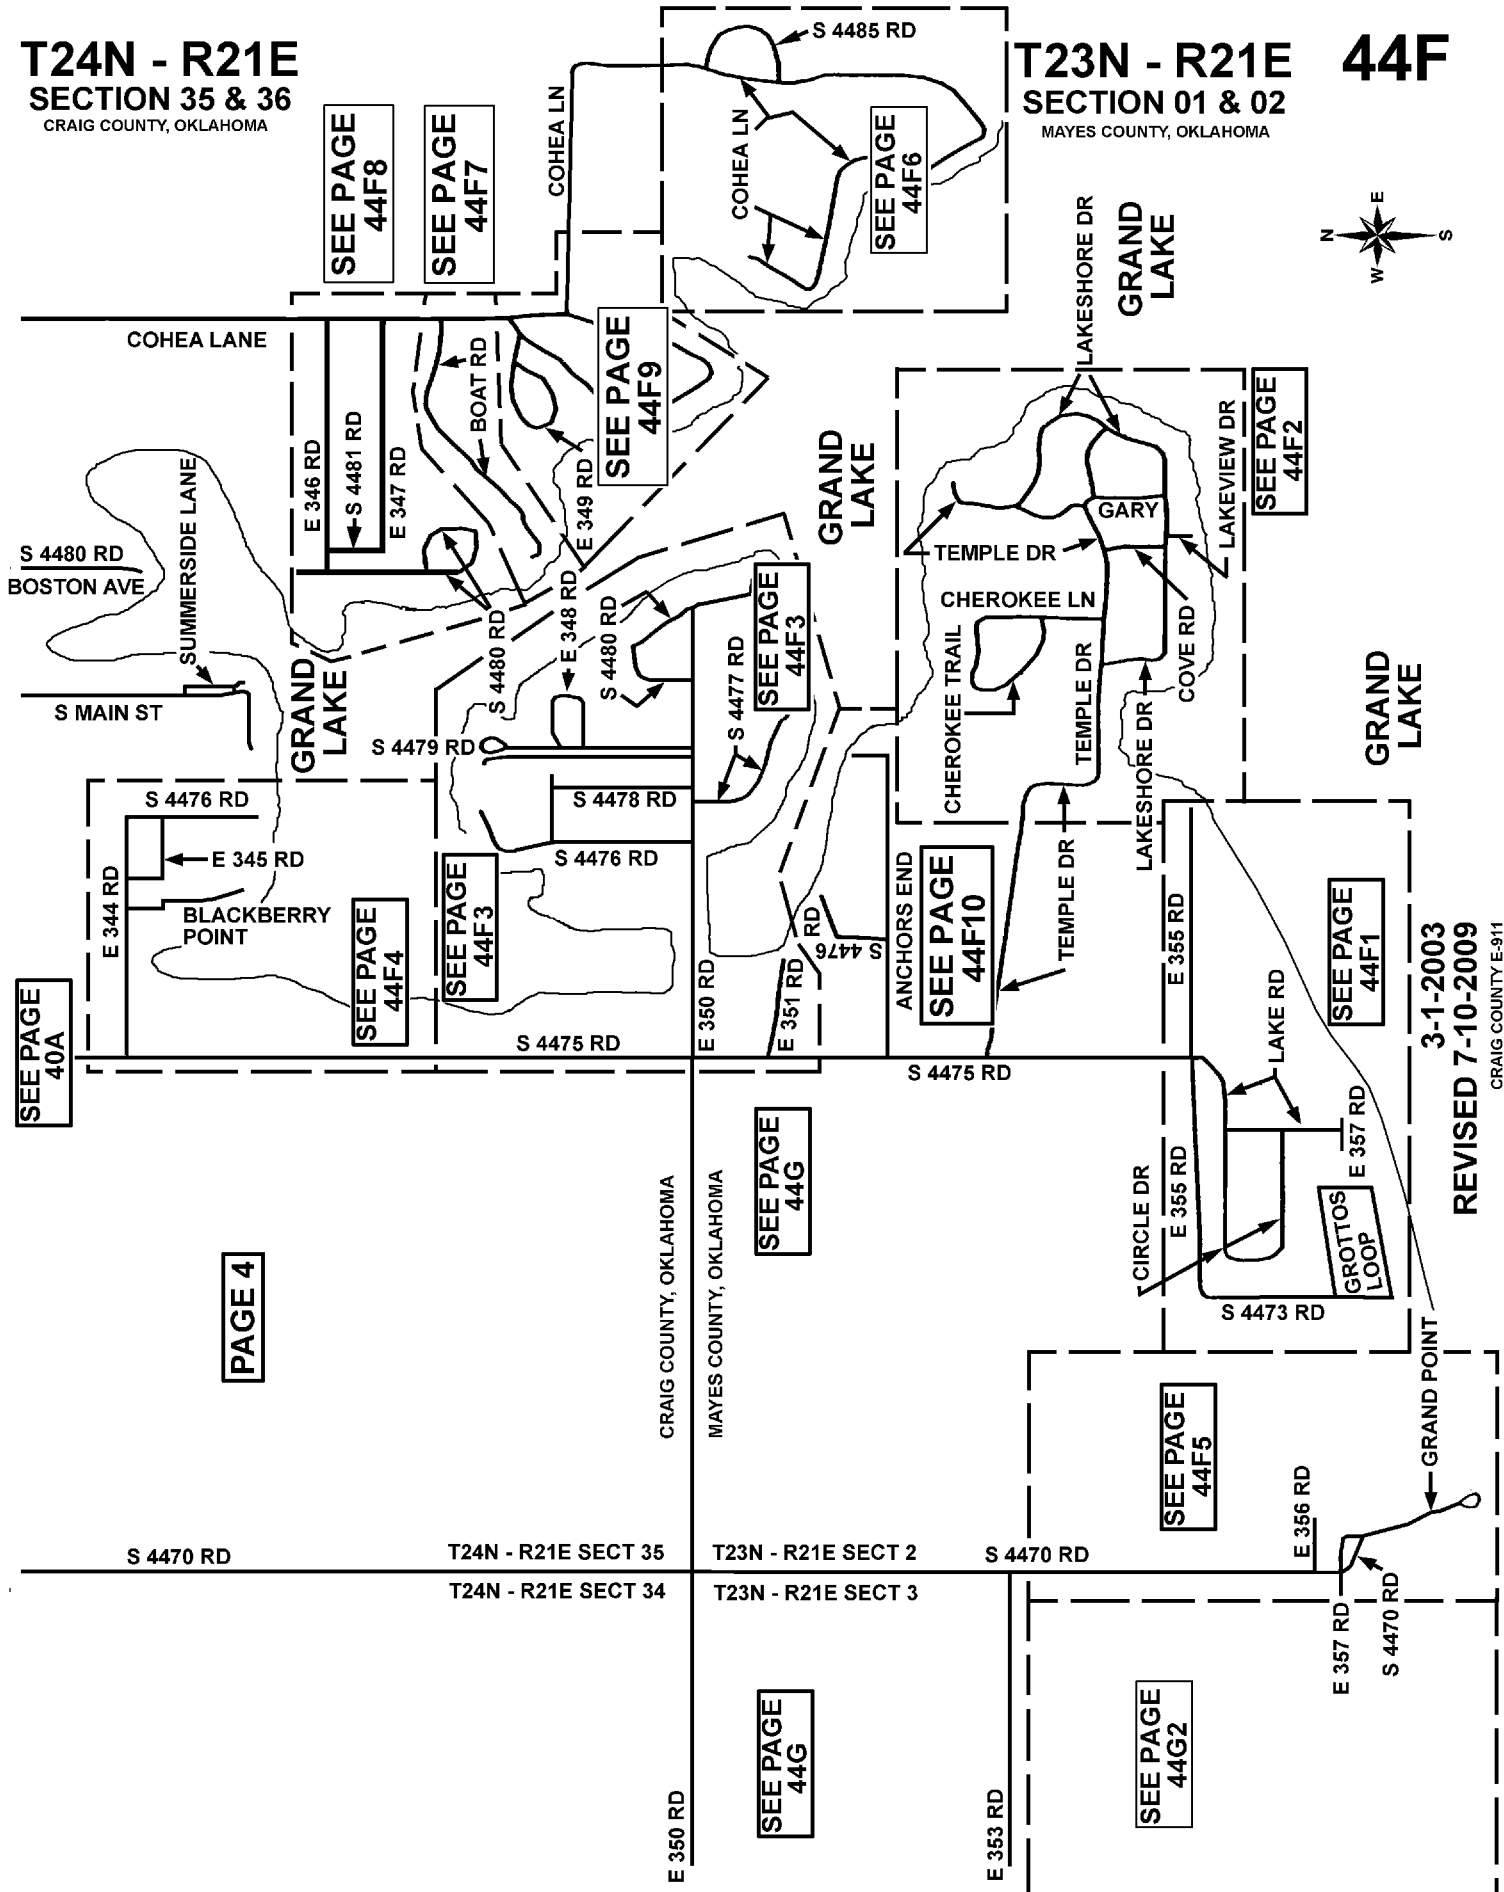

T24N - R21E
SECTION 35 & 36
CRAIG COUNTY, OKLAHOMA

T23N - R21E
SECTION 01 & 02
MAYES COUNTY, OKLAHOMA

44F

SEE PAGE 40A

SEE PAGE 44F8

SEE PAGE 44F7

SEE PAGE 44F6

SEE PAGE 44F9

SEE PAGE 44F3

SEE PAGE 44F10

SEE PAGE 44F2

SEE PAGE 44F1

SEE PAGE 44G

SEE PAGE 44F5

SEE PAGE 44G

SEE PAGE 44G2

PAGE 4

3-1-2003
REVISED 7-10-2009
CRAIG COUNTY E-911