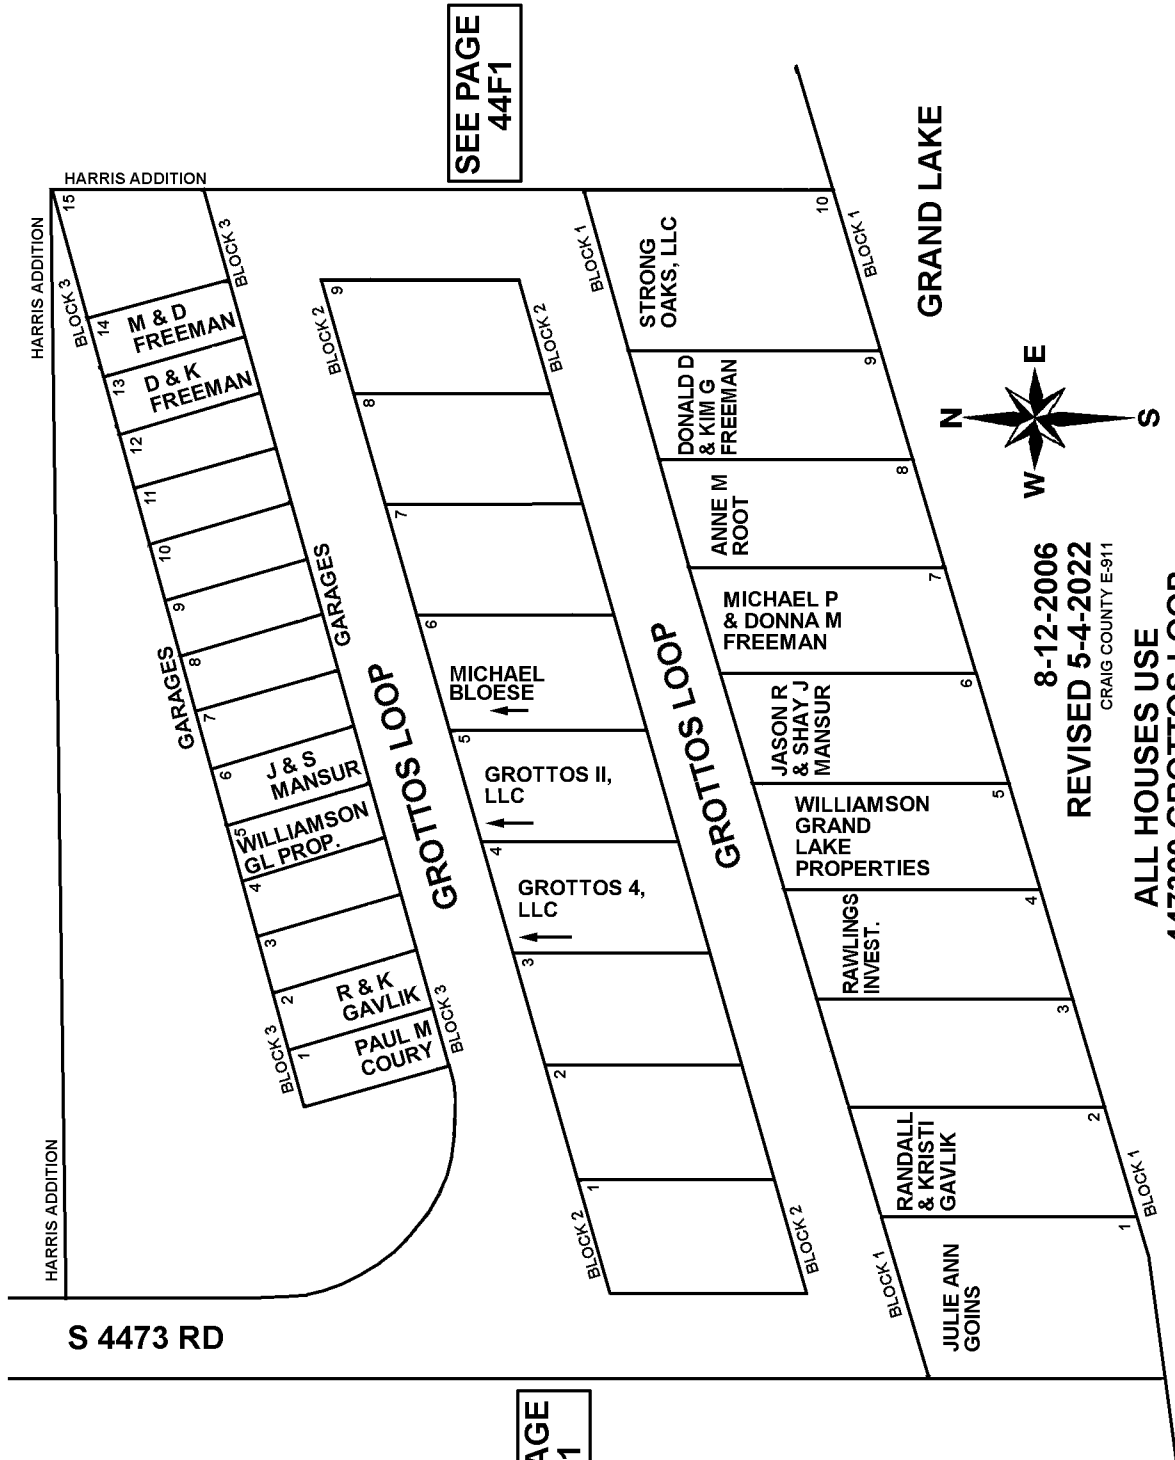

T23N - R21E

SECTION 02

MAYES COUNTY, OKLAHOMA

44F1.1

THE GROTTOS

SEE PAGE
44F1

SEE PAGE
44F1

8-12-2006
REVISED 5-4-2022
CRAIG COUNTY E-911

ALL HOUSES USE
447300 GROTTOS LOOP
THEN ADD APT NUMBER

NOTE: NAMES MAY NOT BE CURRENT

SEE PAGE
44F1

GRAND LAKE