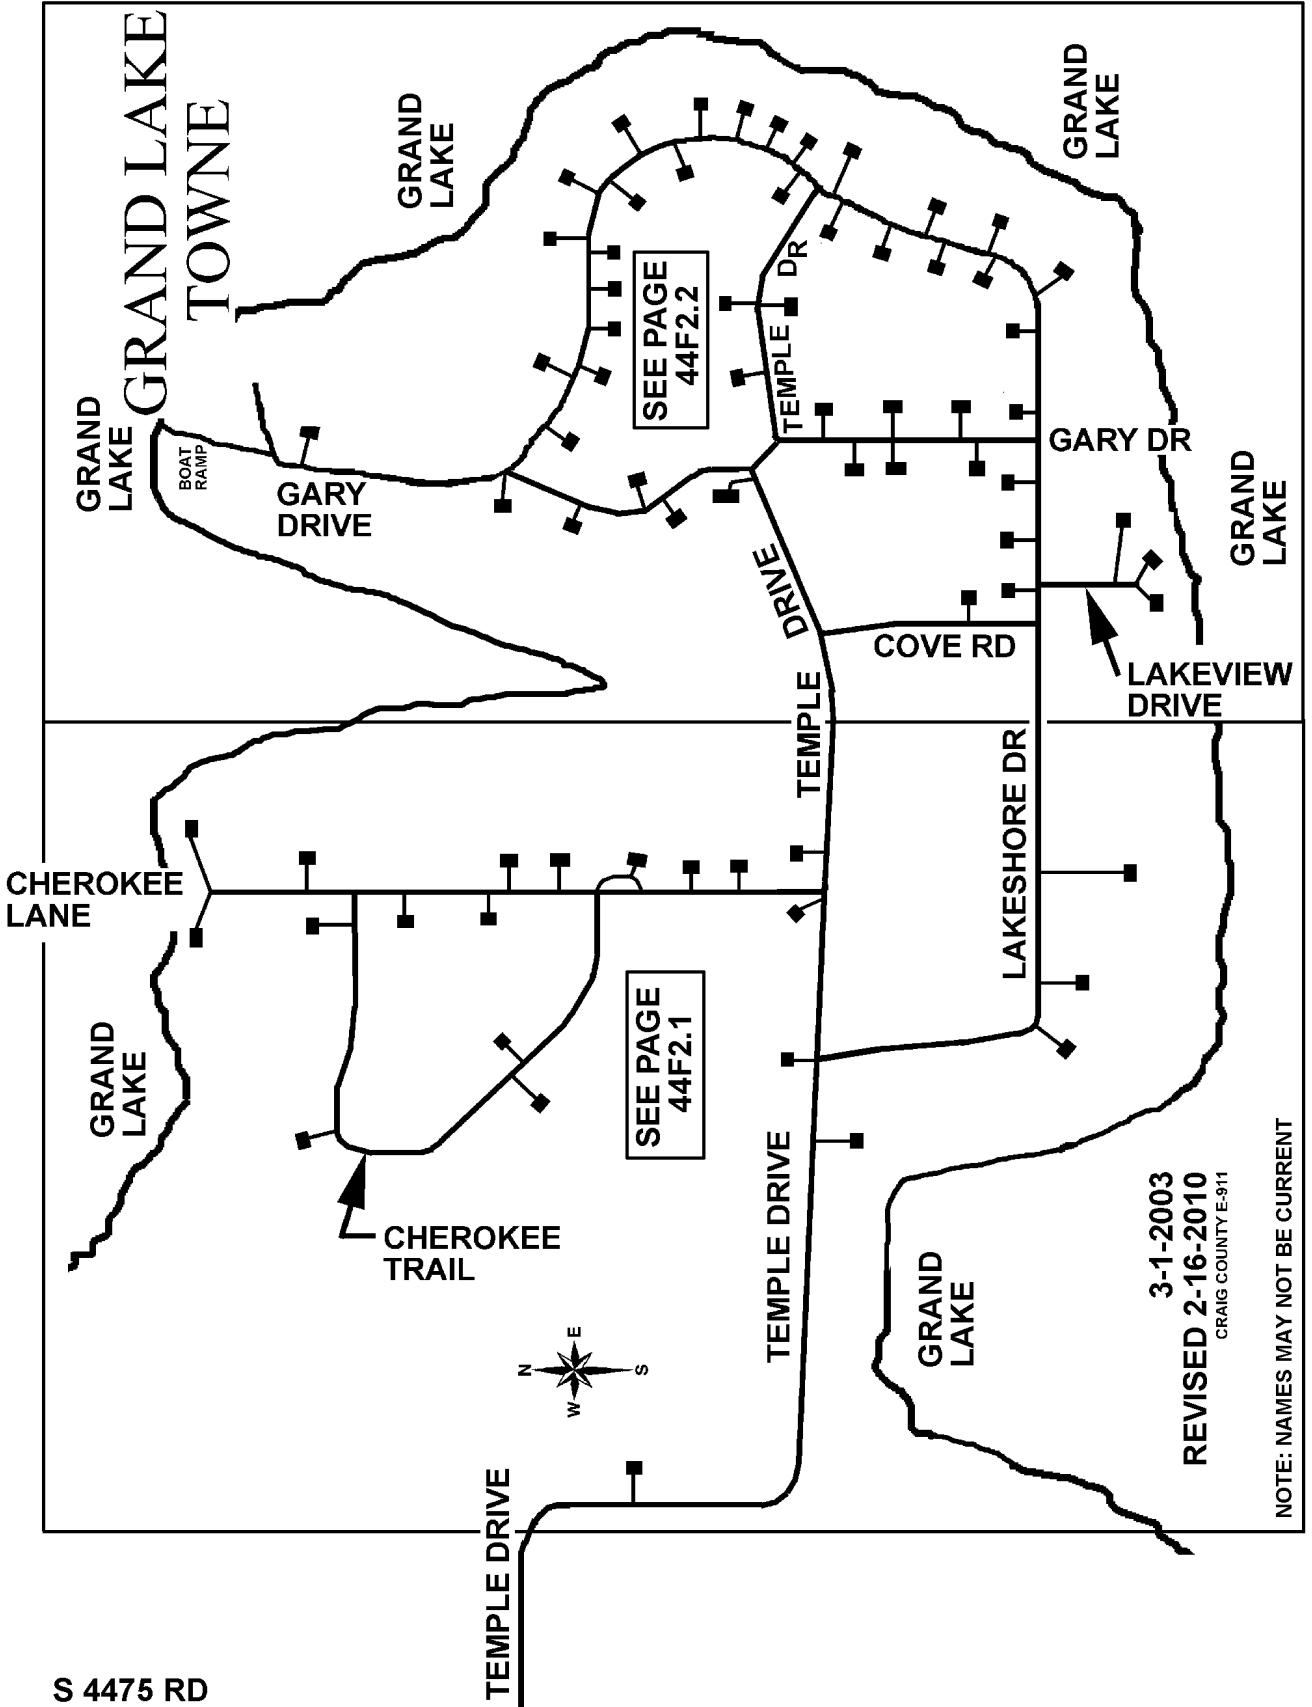

# T23N - R21E

# 44F2

SECTION 02  
MAYES COUNTY, OKLAHOMA

S 4475 RD

3-1-2003  
REVISED 2-16-2010  
CRAIG COUNTY E-911

NOTE: NAMES MAY NOT BE CURRENT