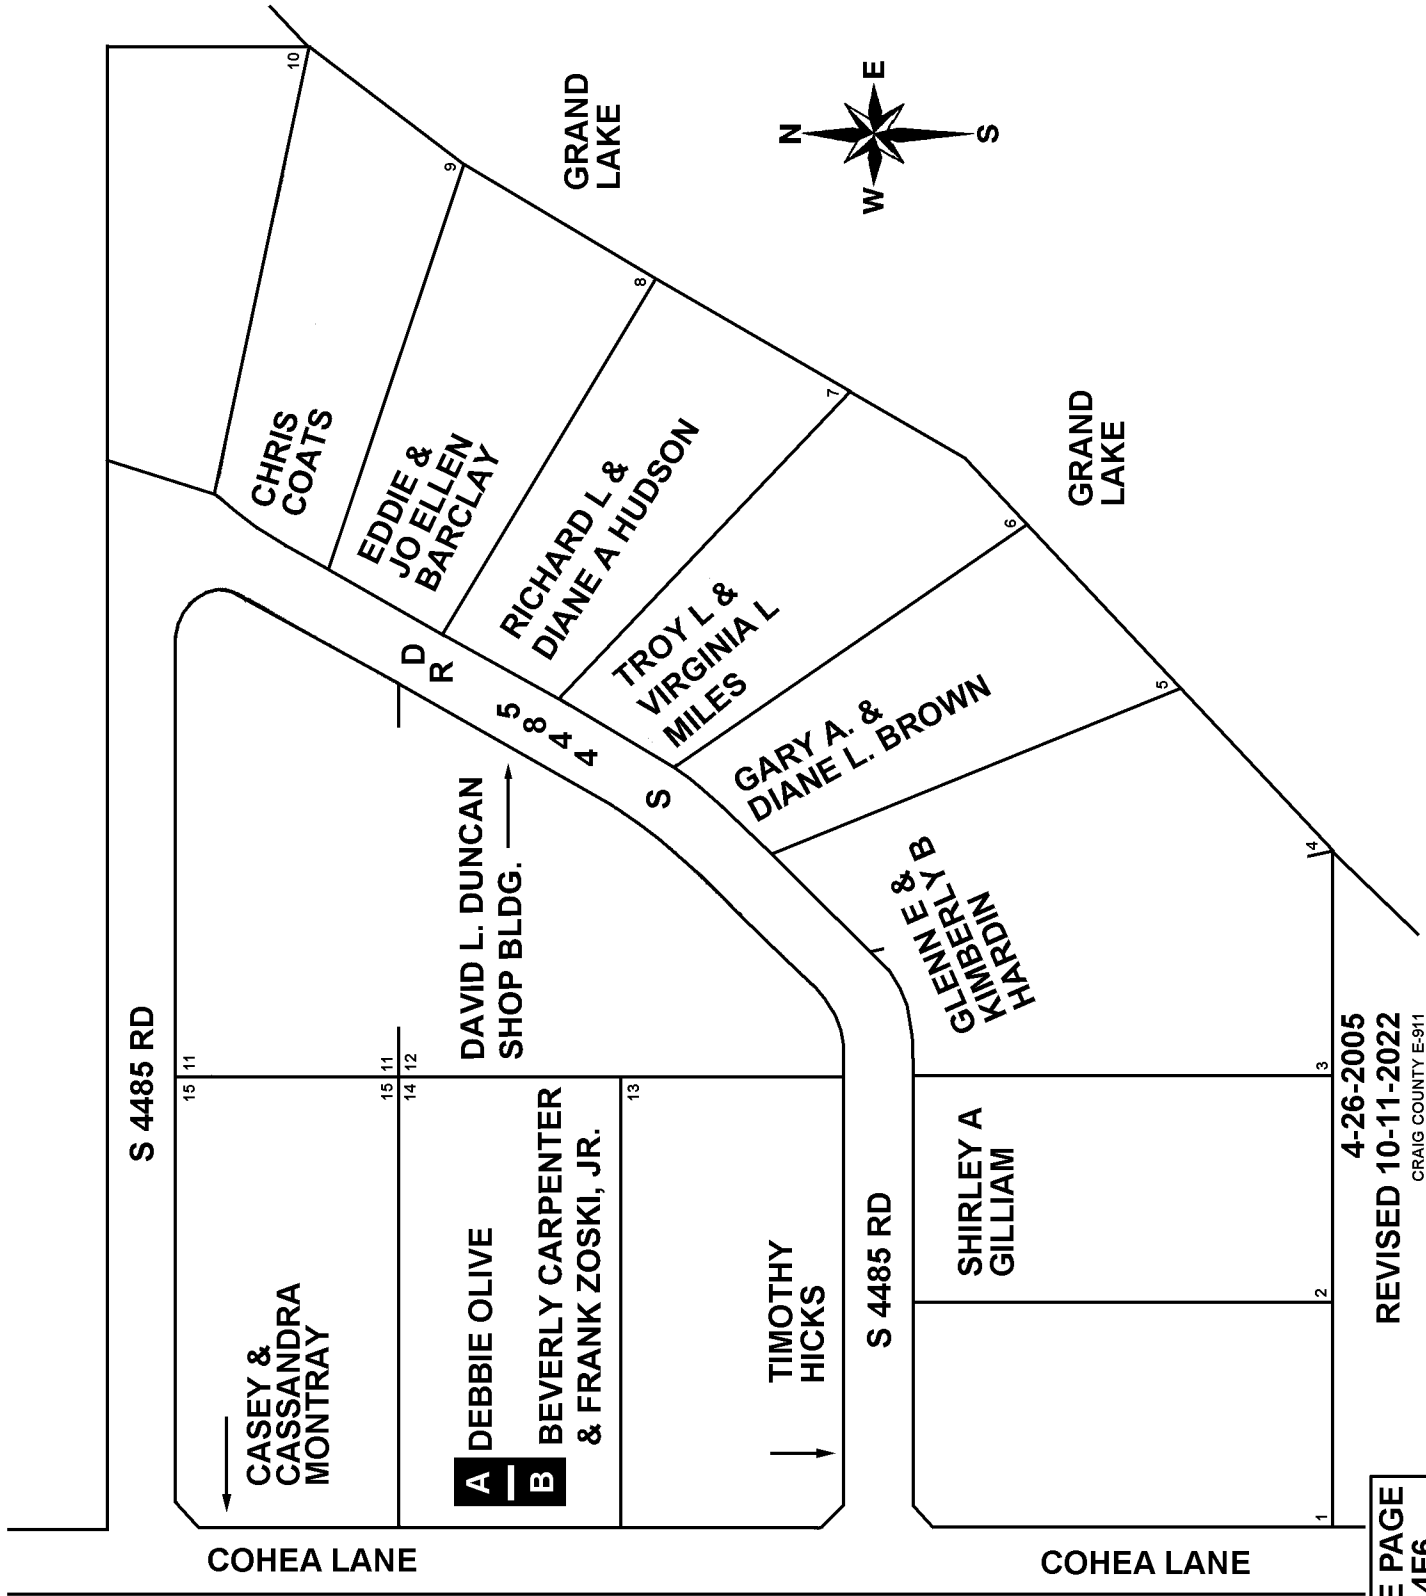

T23N - R21E

SECTION 01

MAYES COUNTY, OKLAHOMA

COHEA POINT 1ST ADDITION

44F6.1

CRAIG CO
MAYES CO

4-26-2005

REVISED 10-11-2022

CRAIG COUNTY E-911

NOTE: NAMES MAY NOT BE CURRENT

SEE PAGE
44F6