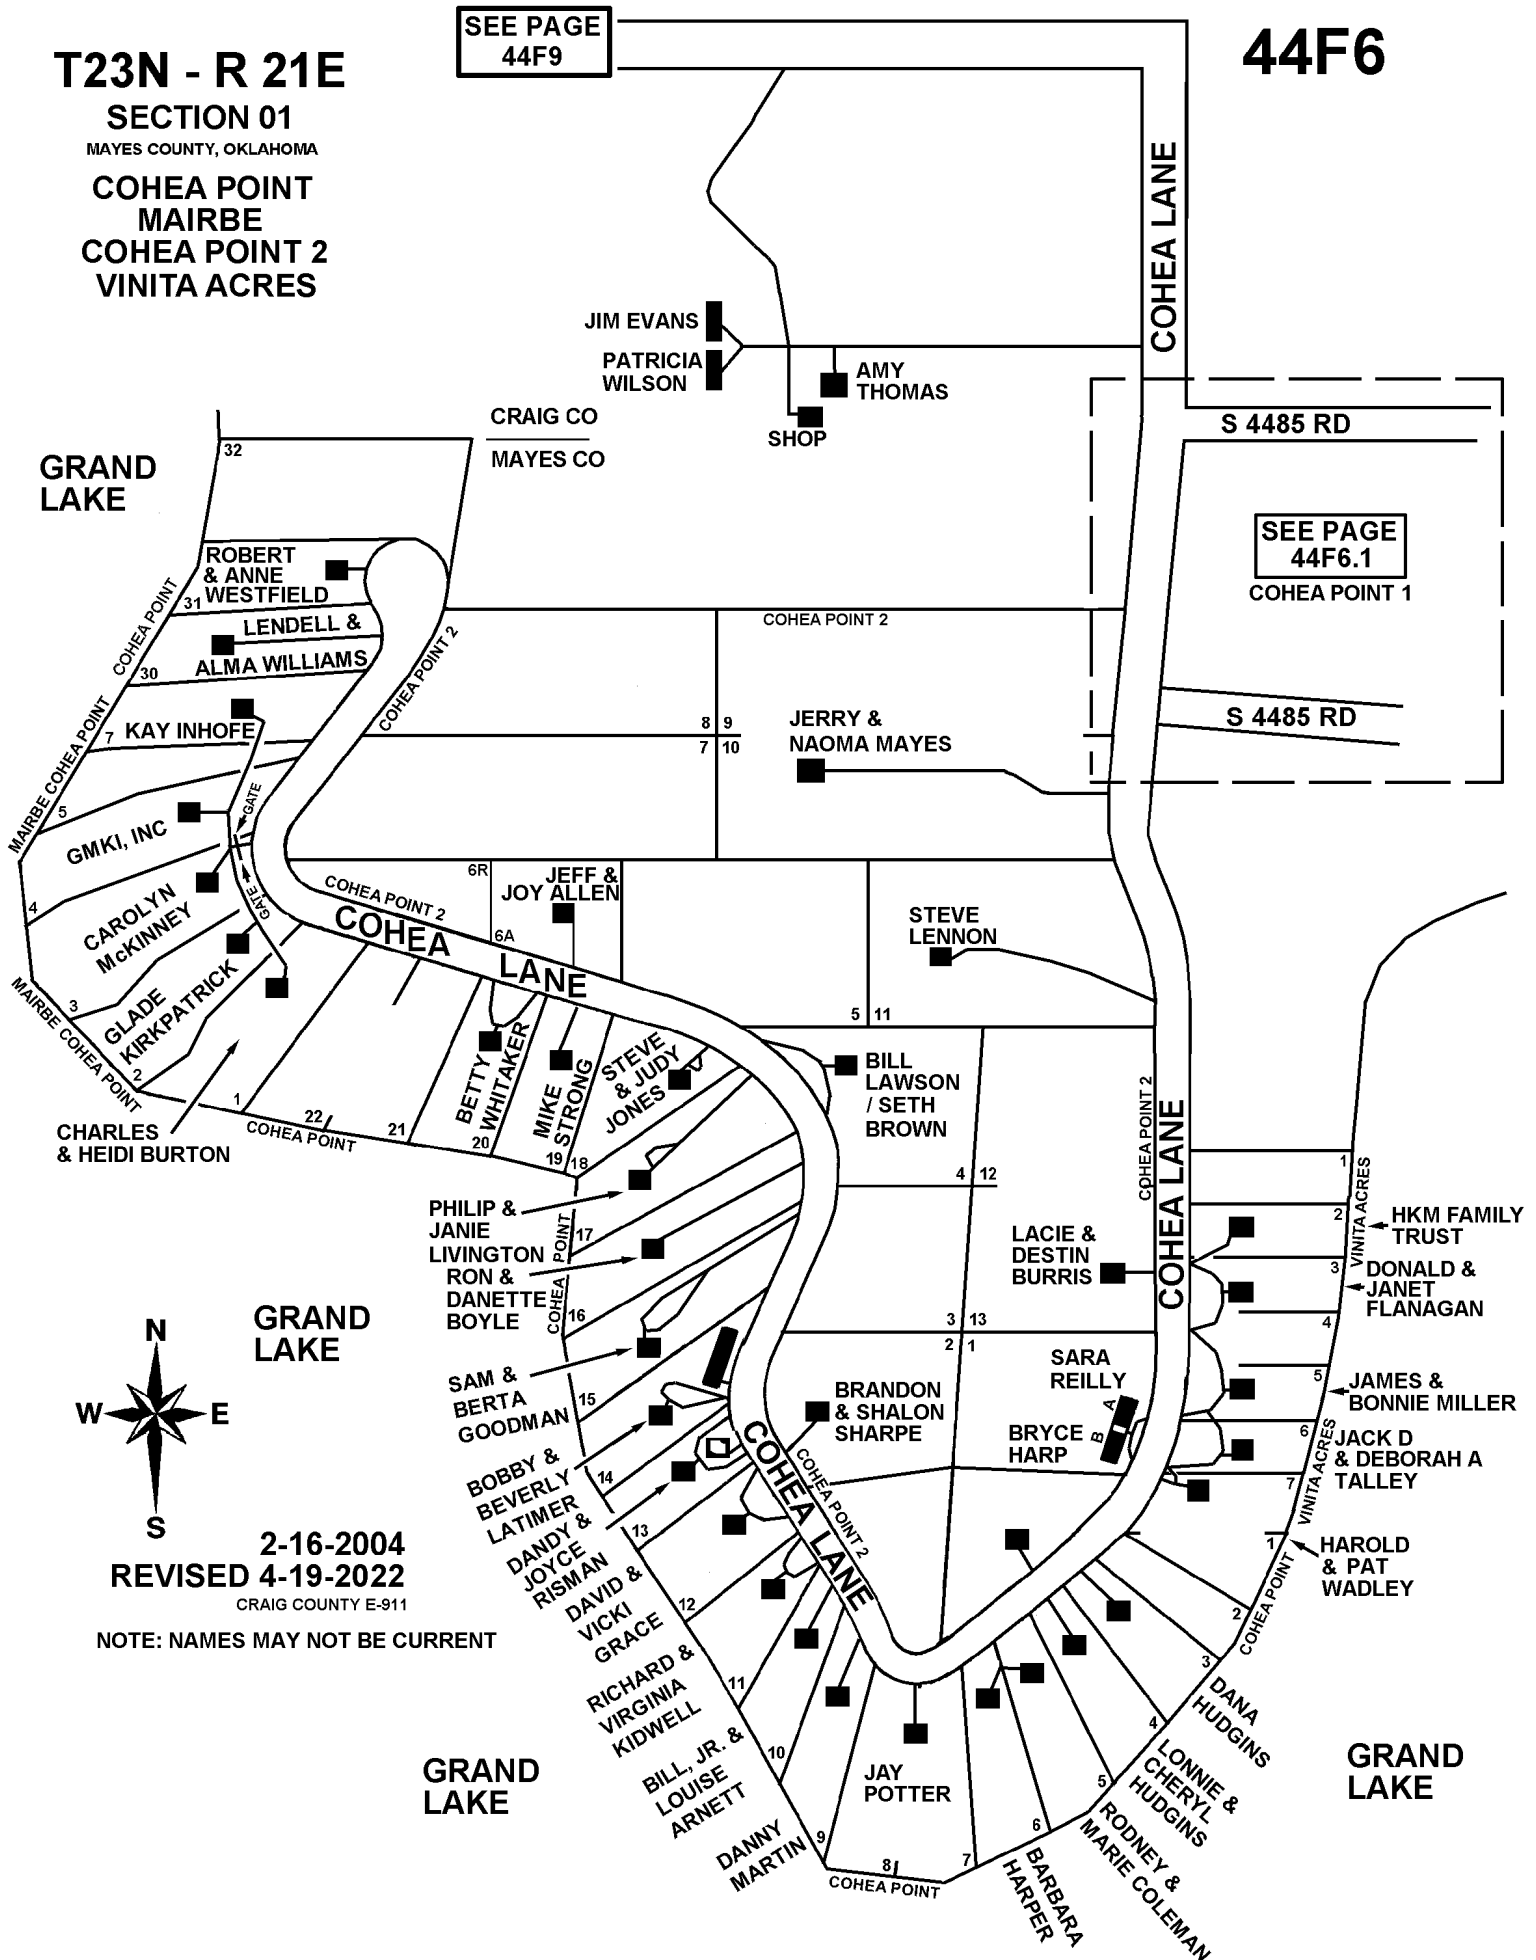

# T23N - R 21E

## SECTION 01

MAYES COUNTY, OKLAHOMA

COHEA POINT  
MAIRBE  
COHEA POINT 2  
VINITA ACRES

SEE PAGE  
44F9

# 44F6

SEE PAGE  
44F6.1  
COHEA POINT 1

2-16-2004  
REVISED 4-19-2022  
CRAIG COUNTY E-911

NOTE: NAMES MAY NOT BE CURRENT