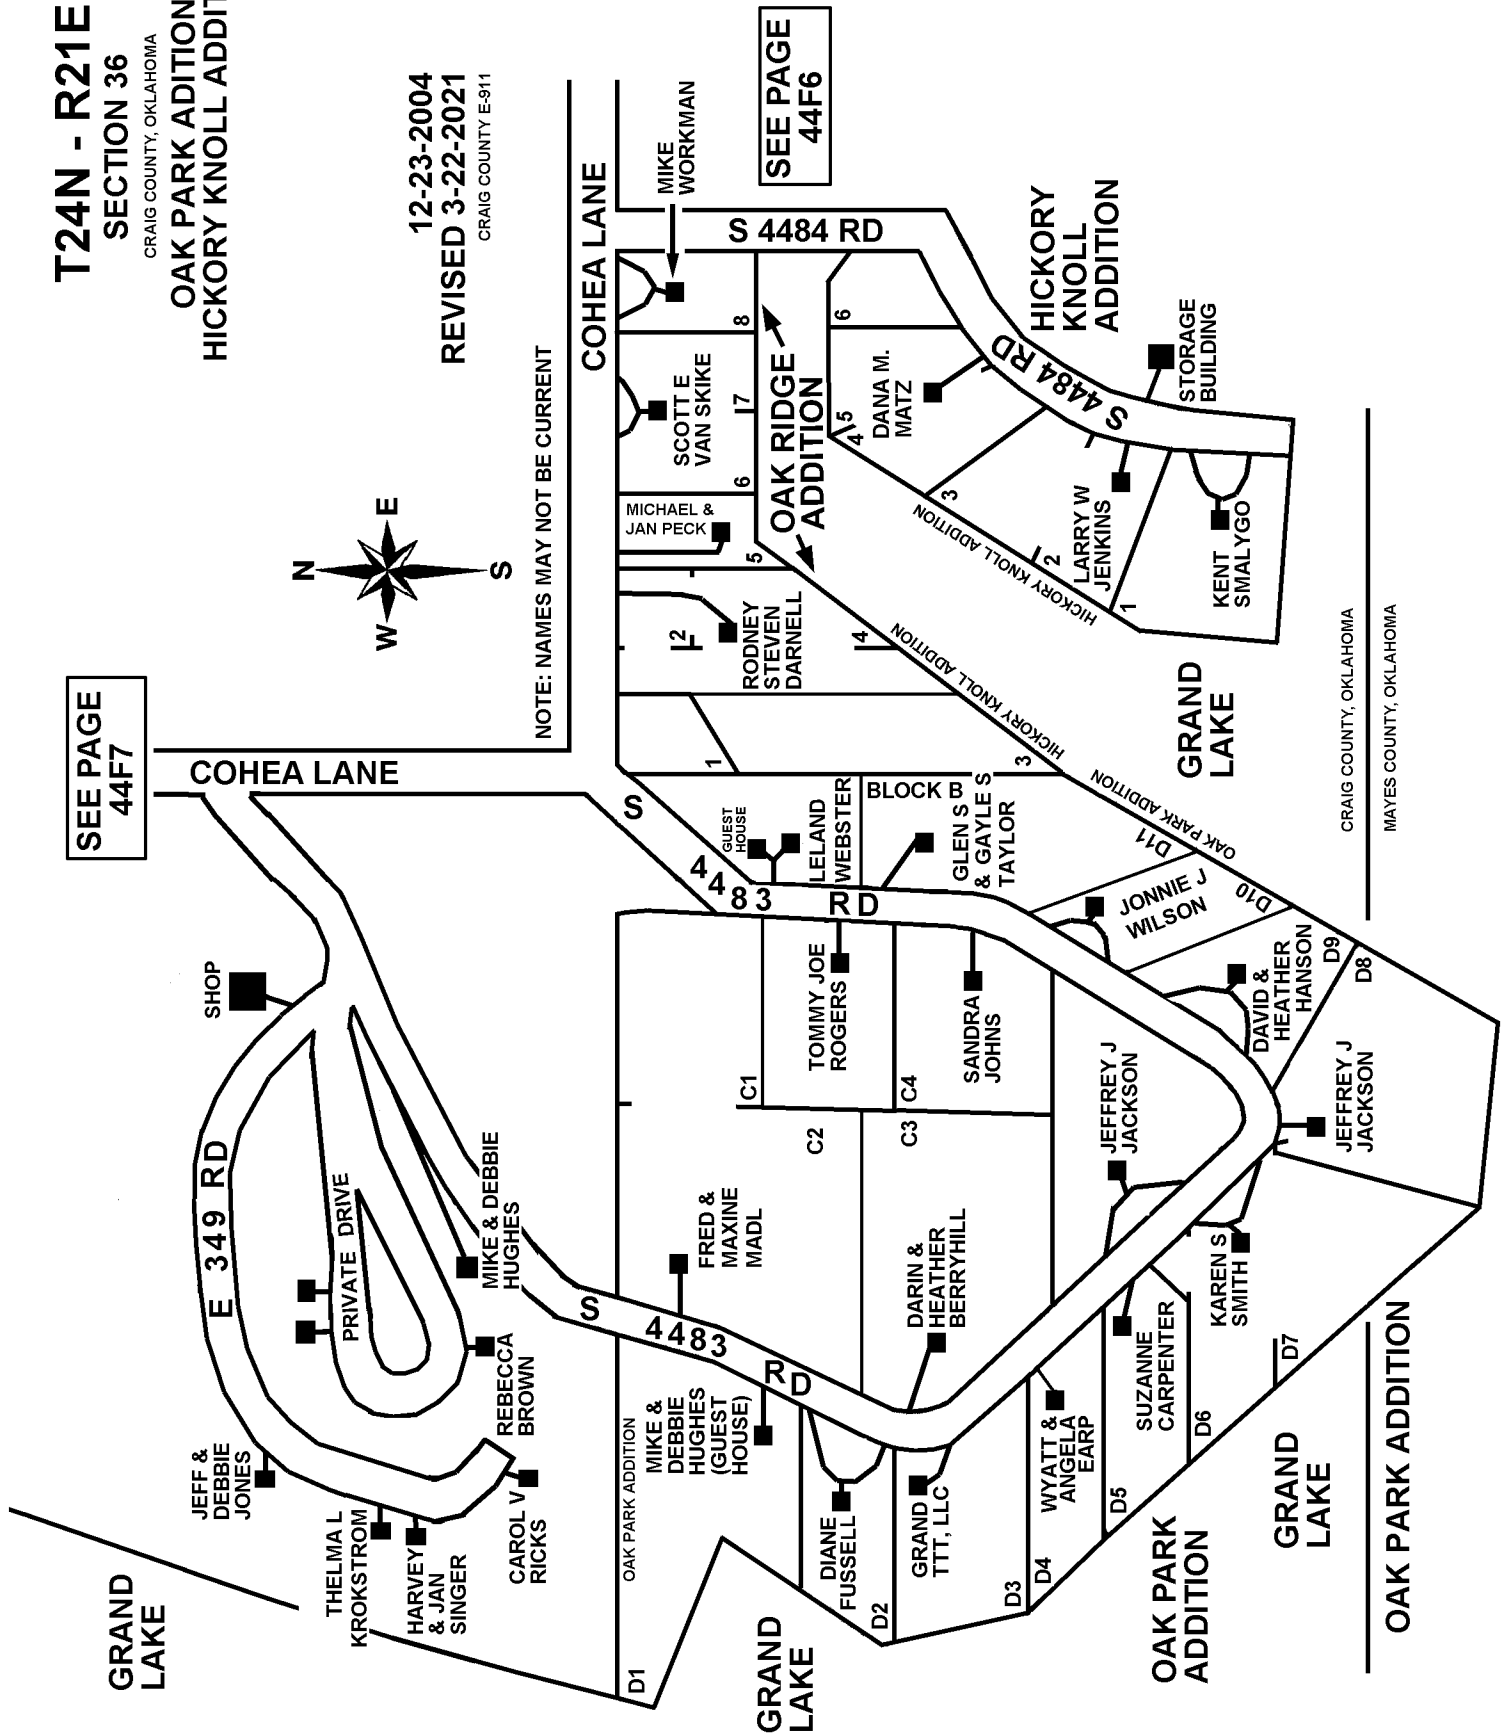

T24N - R21E
SECTION 36
CRAIG COUNTY, OKLAHOMA

OAK PARK ADDITION
HICKORY KNOLL ADDITION

12-23-2004
REVISED 3-22-2021
CRAIG COUNTY E-911

NOTE: NAMES MAY NOT BE CURRENT

SEE PAGE
44F6

SEE PAGE
44F7

CRAIG COUNTY, OKLAHOMA
MAYES COUNTY, OKLAHOMA