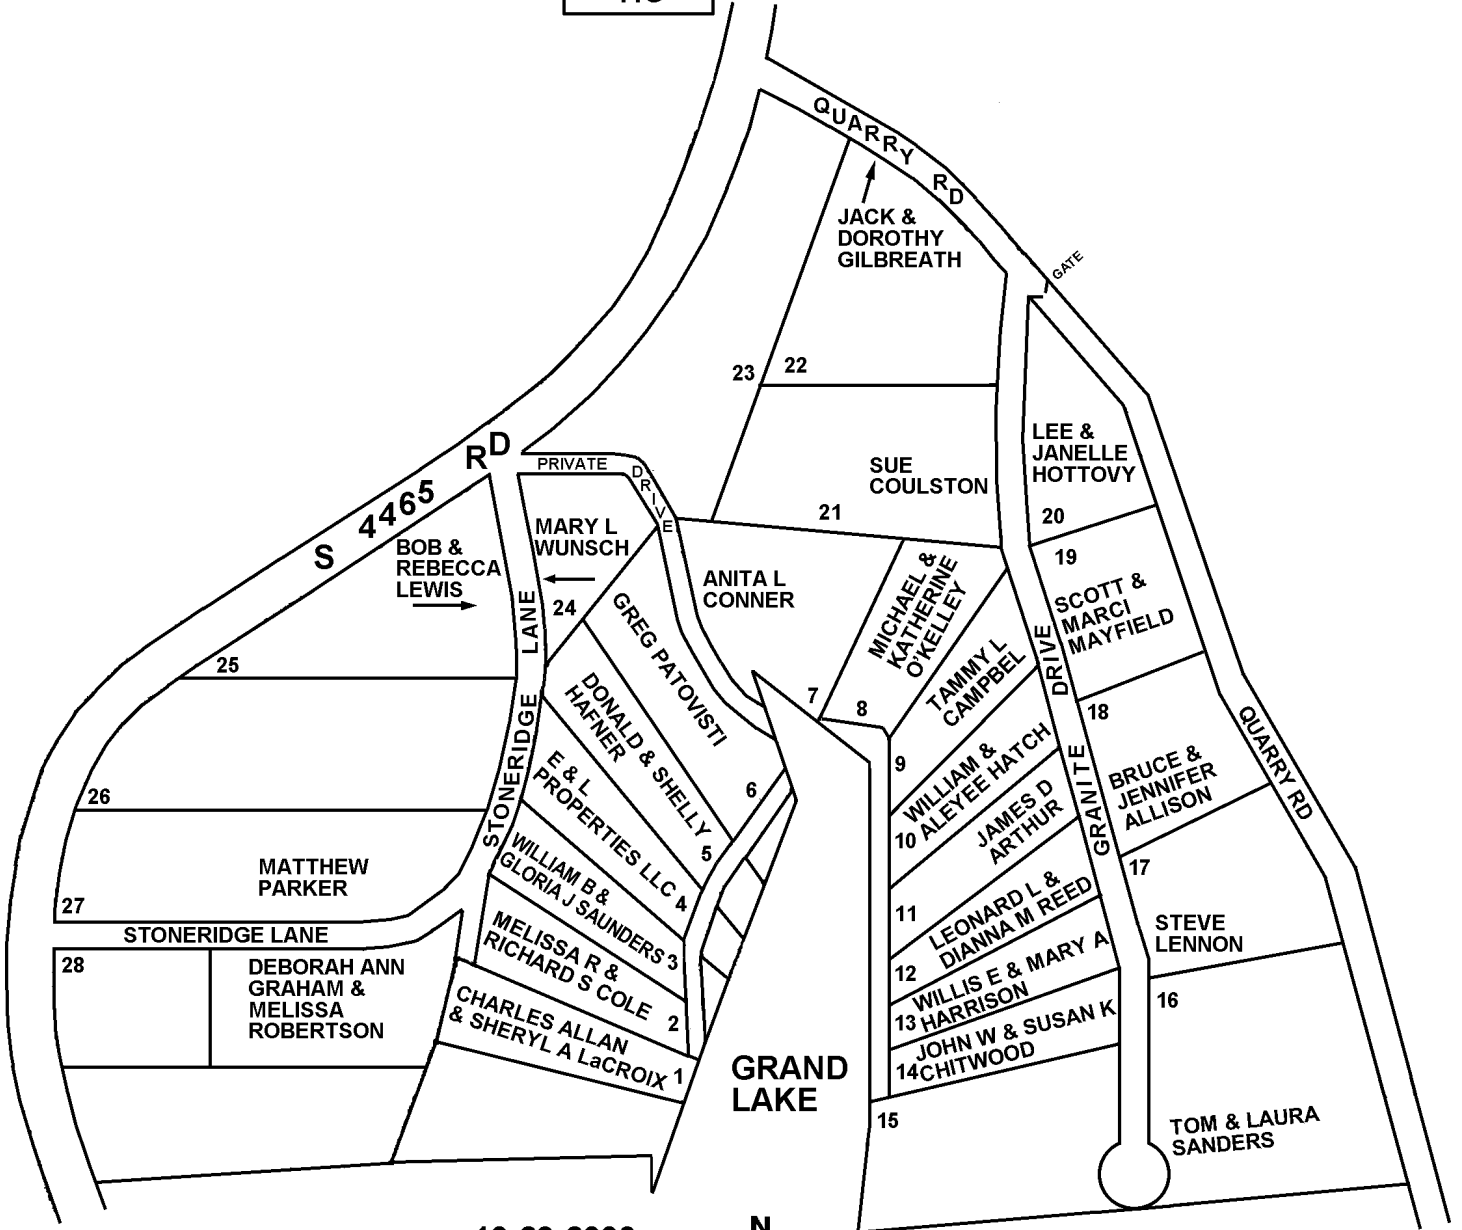

T23N - R21E

SECTION 3

MAYES COUNTY, OKLAHOMA

44G1

STONERIDGE ADDITION

SEE PAGE
44G

SEE PAGE
44G

10-29-2003
REVISED 7-20-2021
CRAIG COUNTY E-911

NAMES MAY NOT BE CURRENT