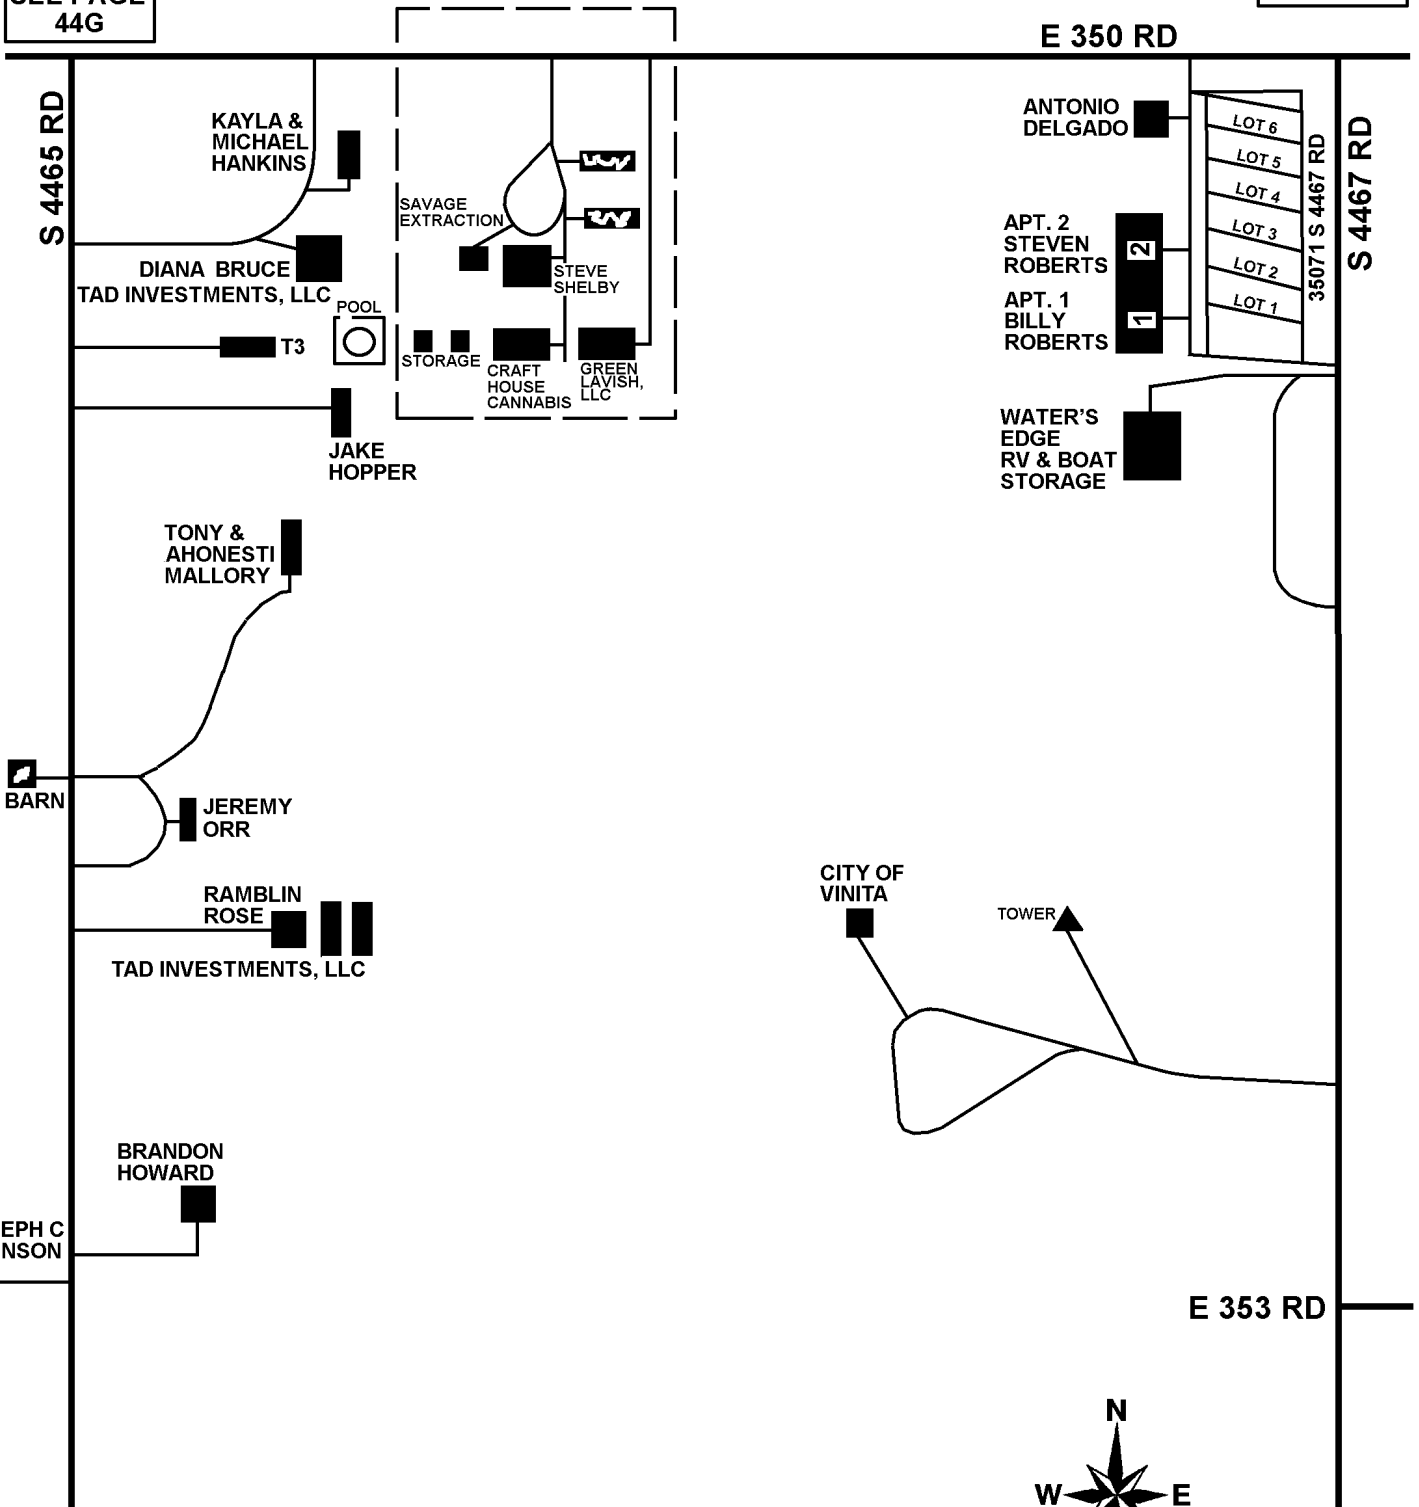

T23N - R21E

SECTION 03

MAYES COUNTY, OKLAHOMA

44G3

SEE PAGE
44G

SEE PAGE
44G

E 350 RD

SEE PAGE
44G1