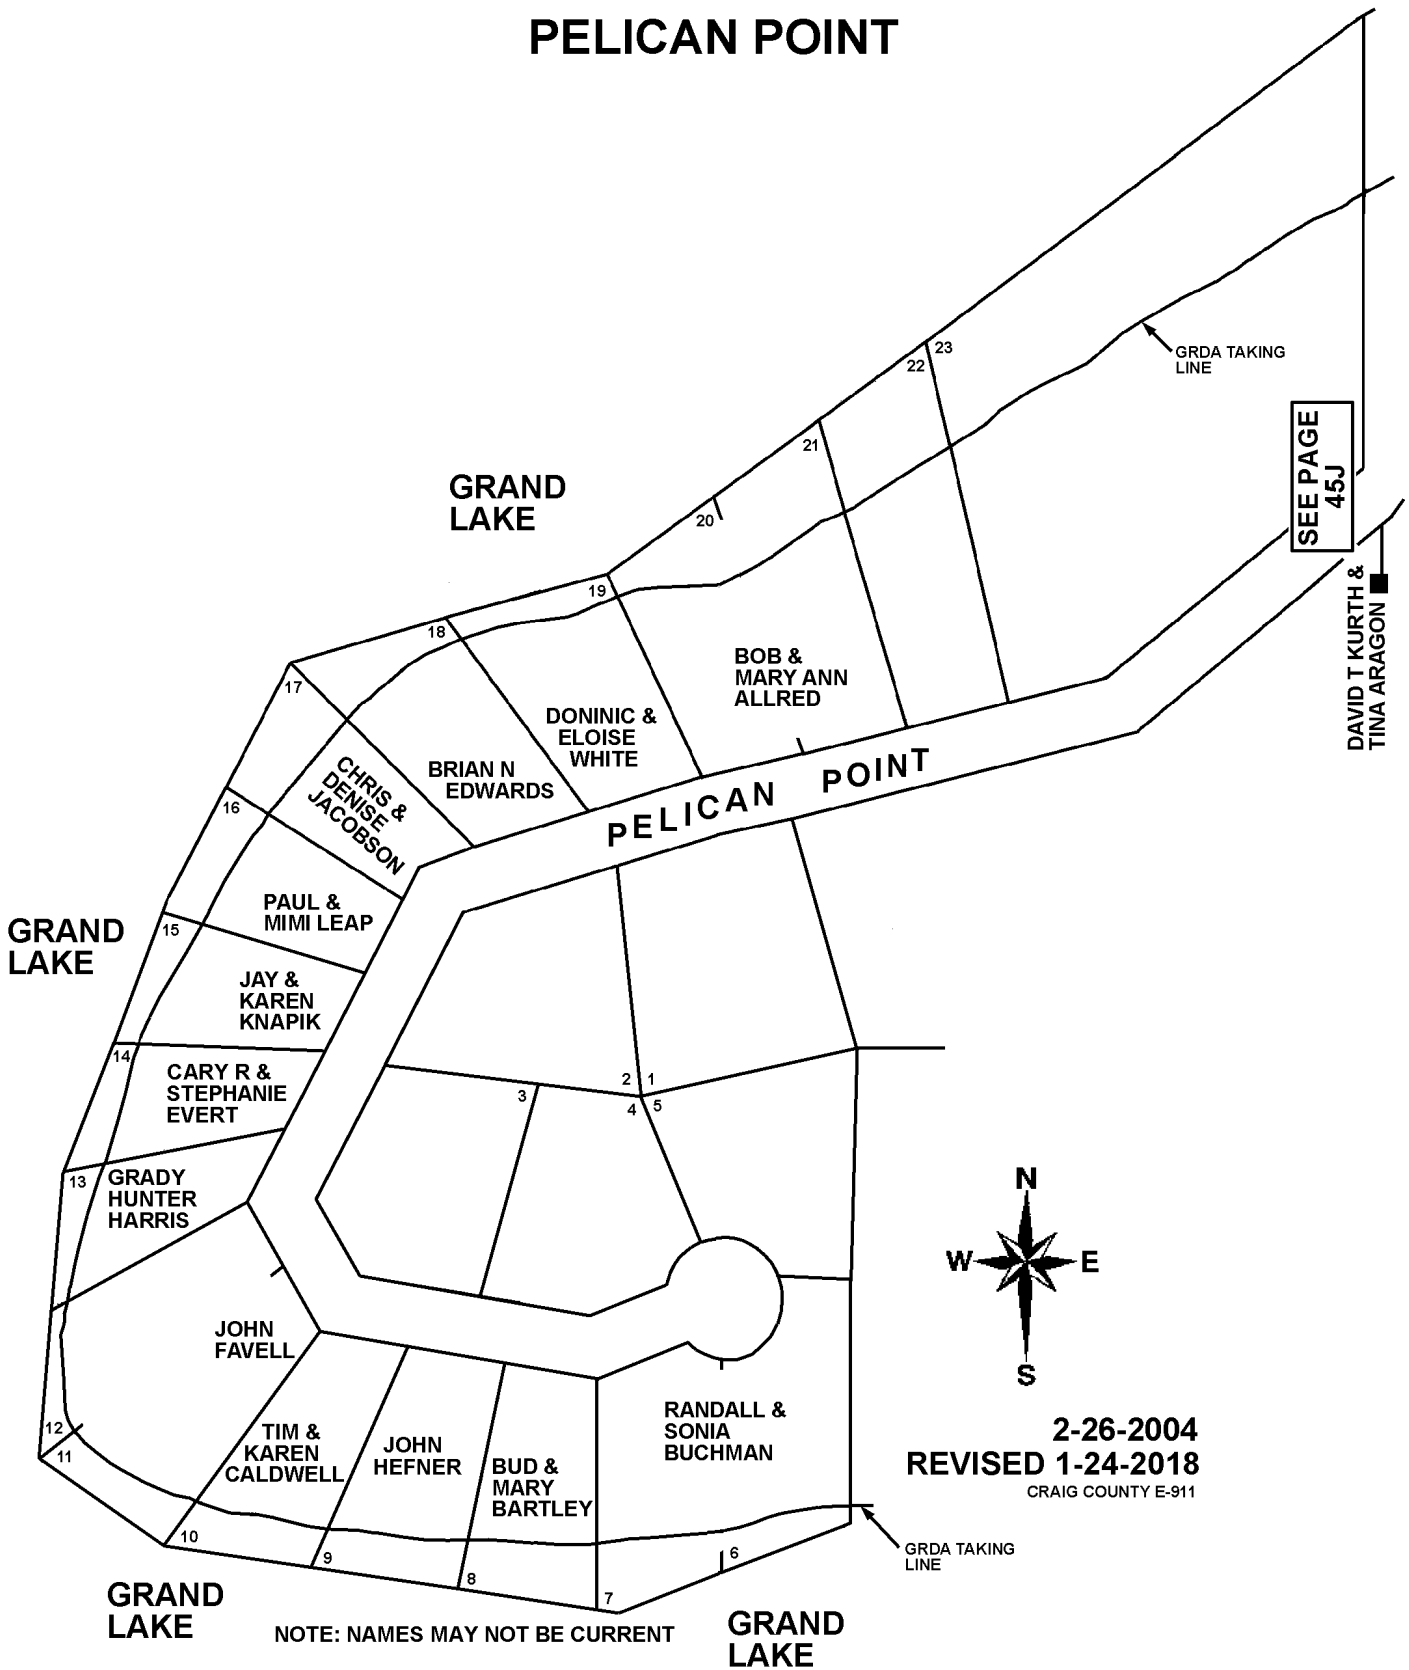

T23N - R21E

SECTION 01

MAYES COUNTY, OKLAHOMA

44H

PELICAN POINT

NOTE: NAMES MAY NOT BE CURRENT

2-26-2004
REVISED 1-24-2018
CRAIG COUNTY E-911