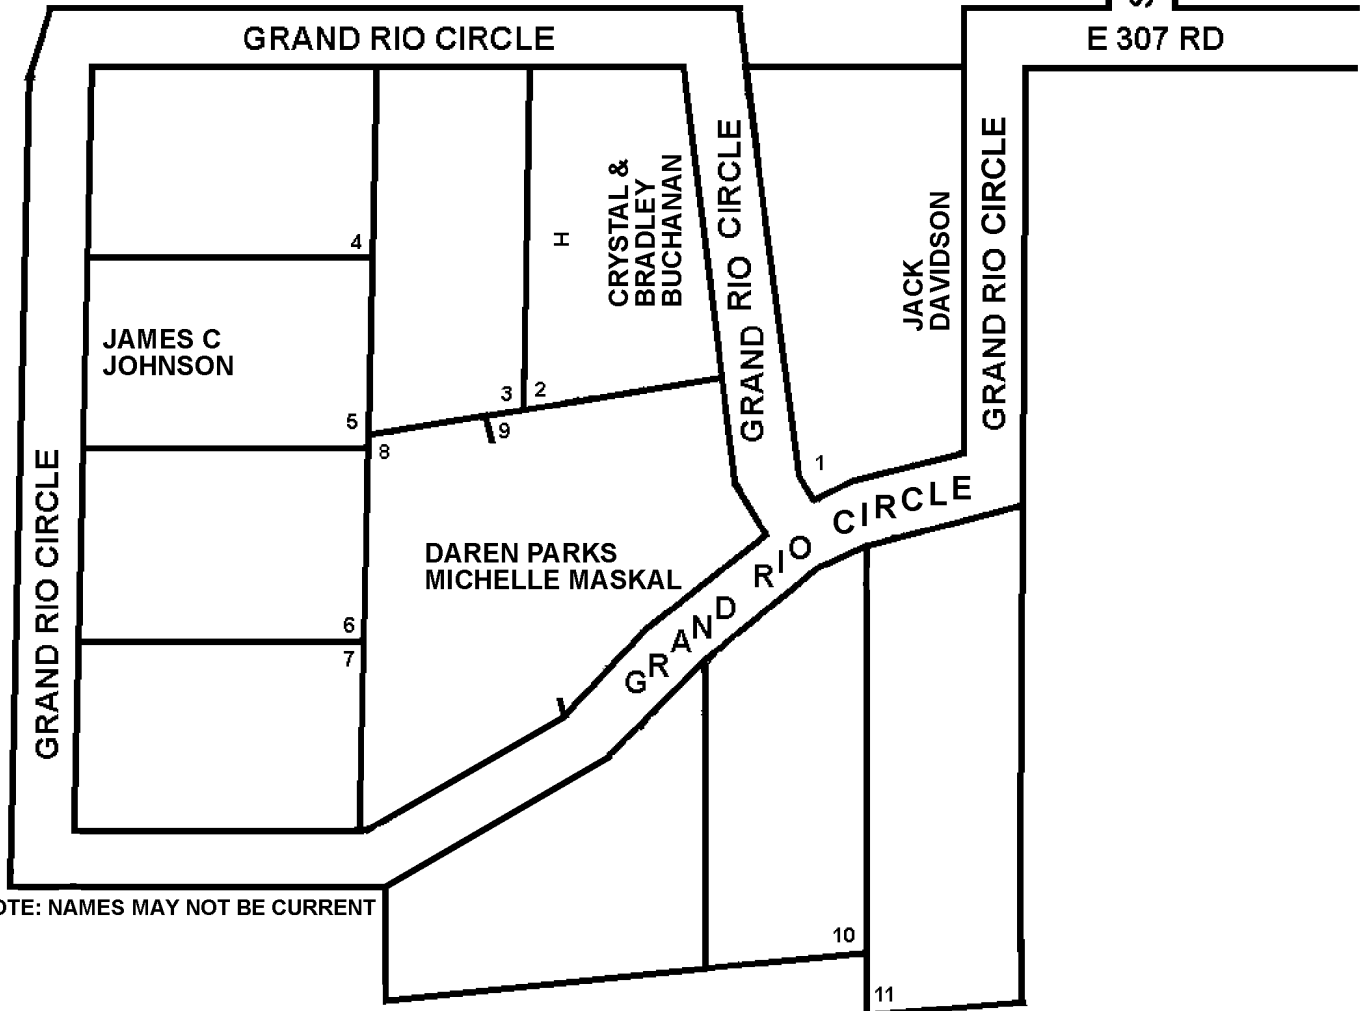

T24N - R22E

SECTION 11

DELAWARE COUNTY, OKLAHOMA

S 4535 RD

SEE PAGE 45A3.4

E 307 RD

NOTE: NAMES MAY NOT BE CURRENT

1-6-2003  
REVISED 4-26-2016  
CRAIG COUNTY E-911

GRAND RIO