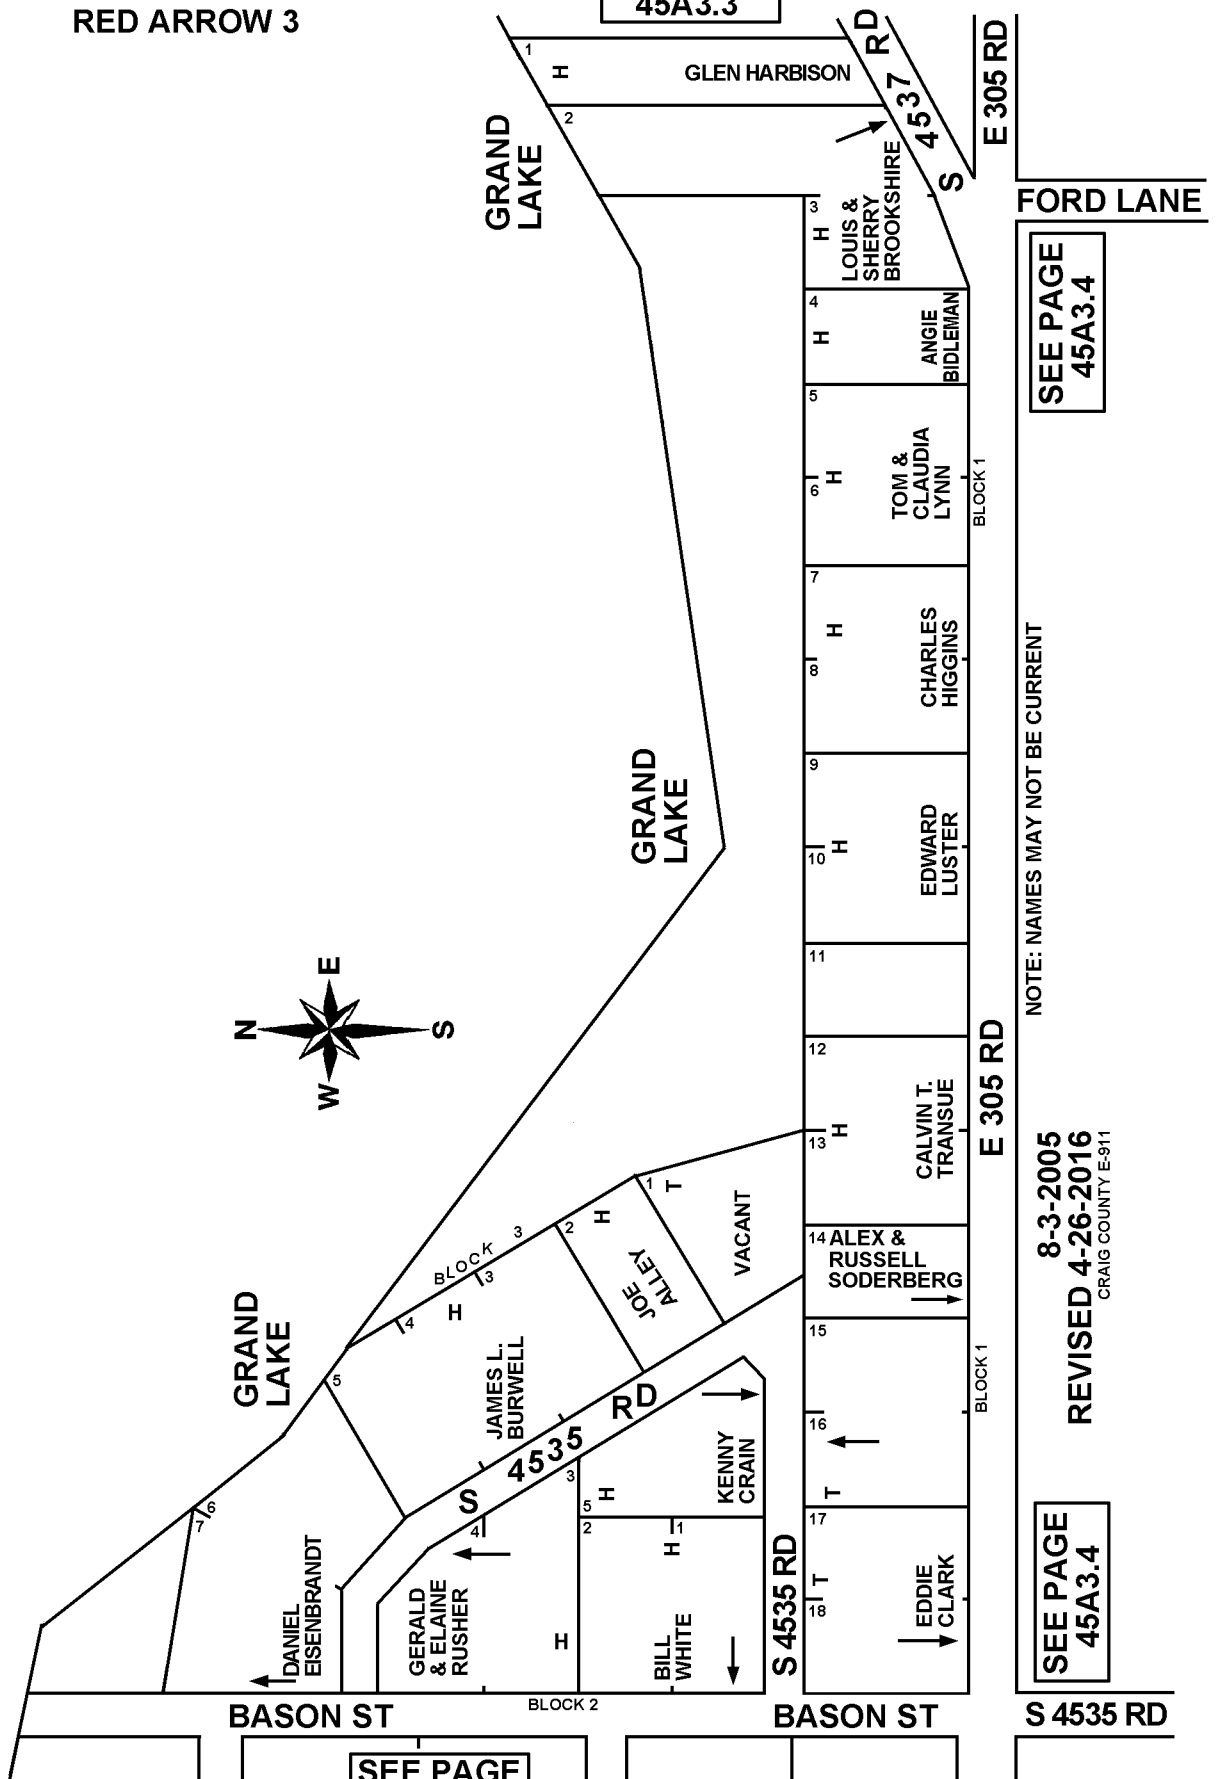

T24N - R22E

SECTION 11

DELAWARE COUNTY, OKLAHOMA

RED ARROW 3

45A3.1.3

SEE PAGE
45A3.3

SEE PAGE
45A3.4

NOTE: NAMES MAY NOT BE CURRENT

8-3-2005
REVISED 4-26-2016
CRAIG COUNTY E-911

SEE PAGE
45A3.4

SEE PAGE
45A3.1.2