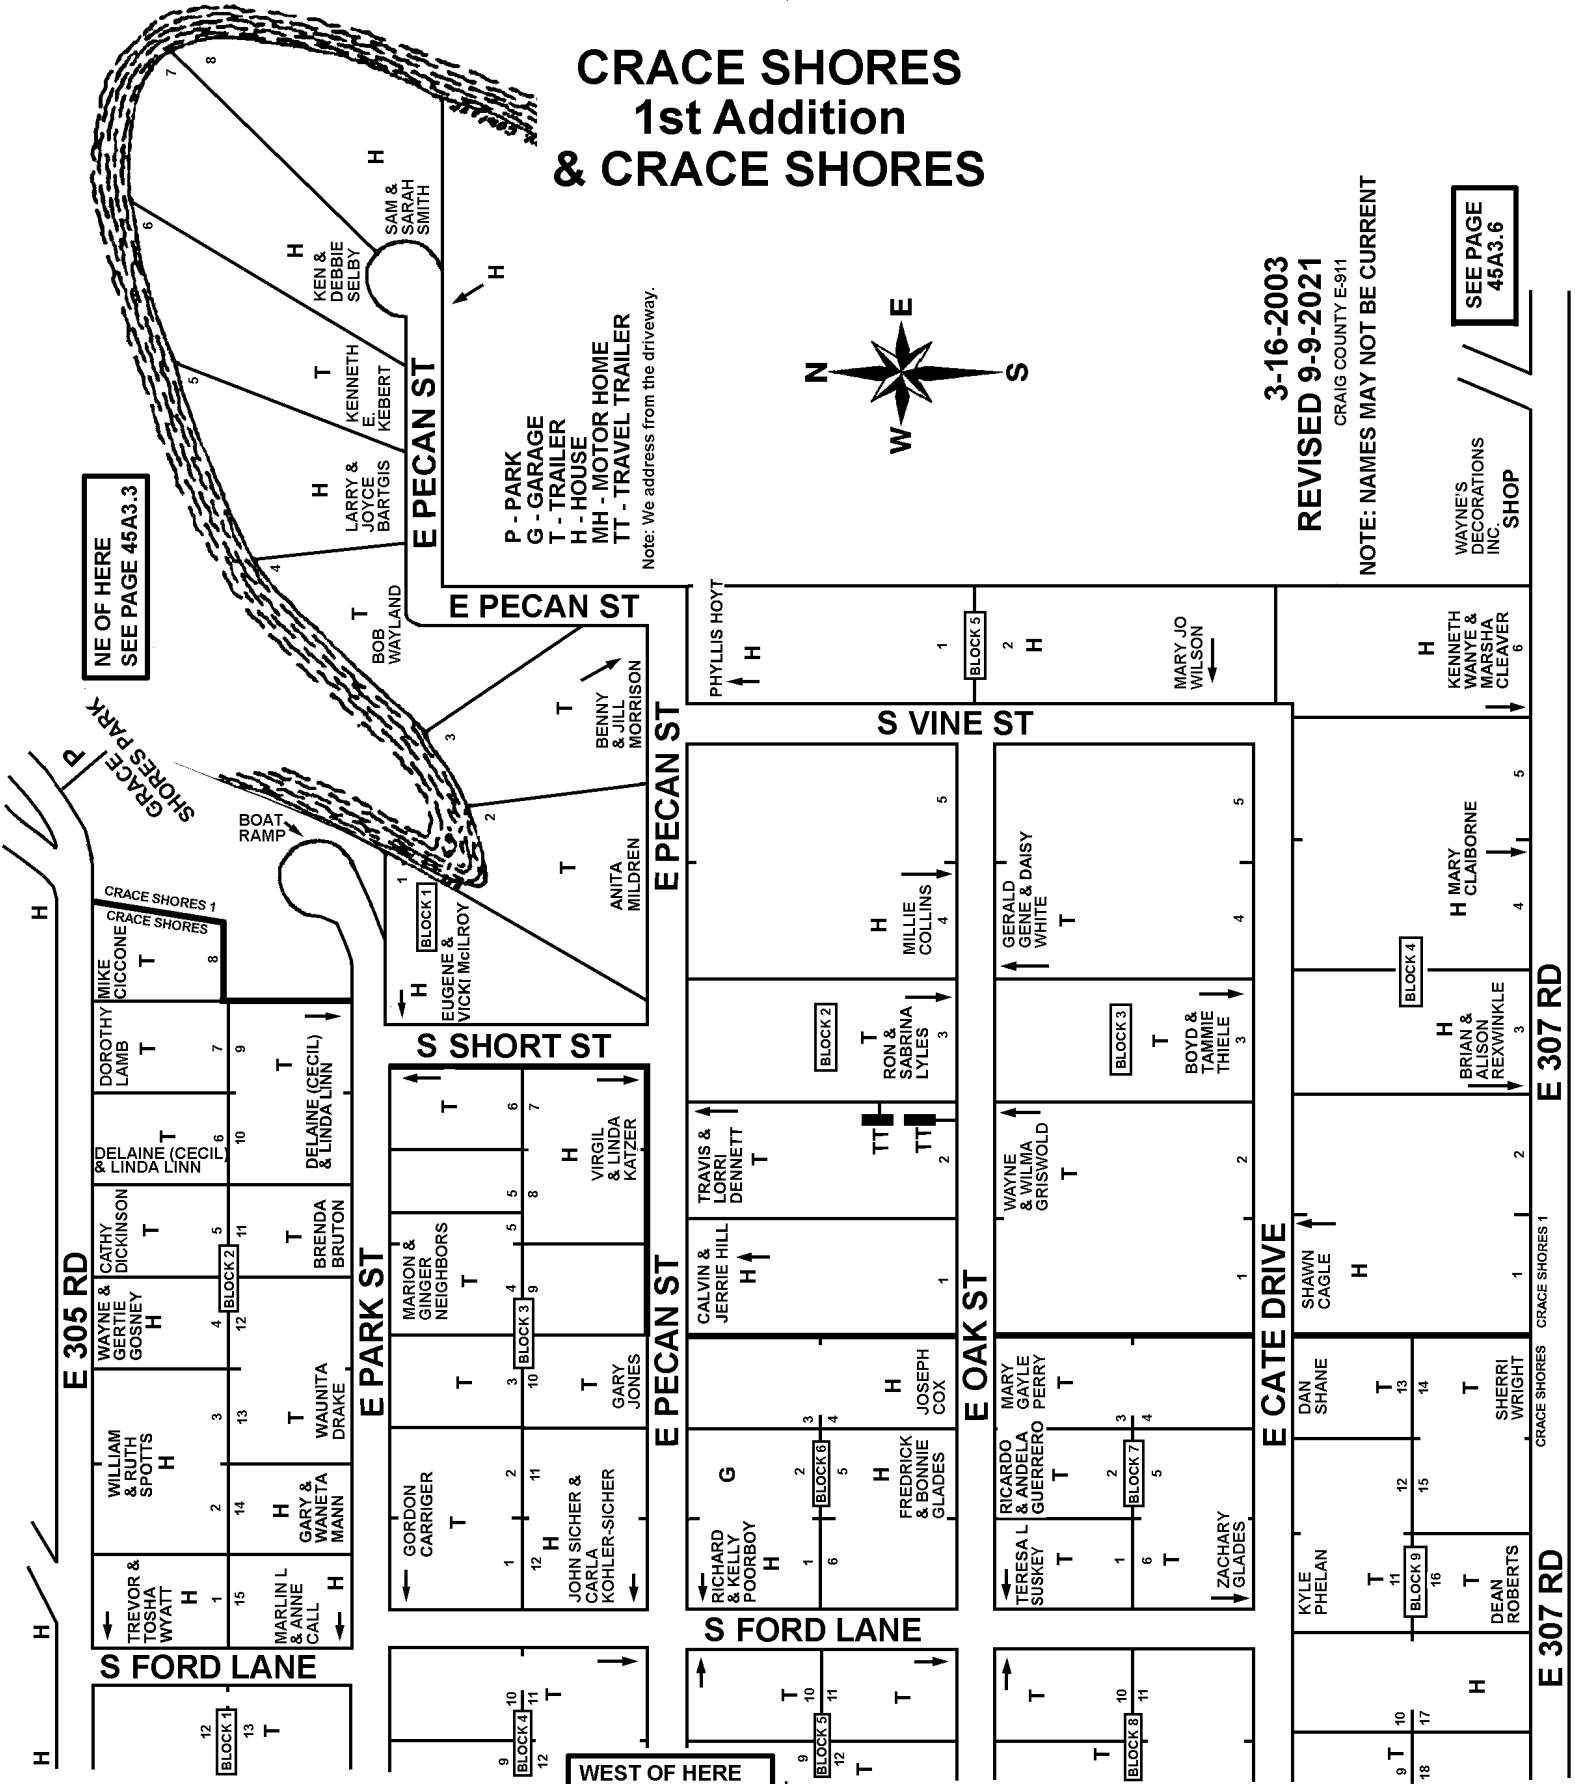

T24N- R22E

SECTION 11

DELAWARE COUNTY, OKLAHOMA

45A3.5

CRACE SHORES  
1st Addition  
& CRACE SHORES

P - PARK  
G - GARAGE  
T - TRAILER  
H - HOUSE  
MH - MOTOR HOME  
TT - TRAVEL TRAILER

Note: We address from the driveway.

NE OF HERE  
SEE PAGE 45A3.3

WEST OF HERE  
SEE PAGE 45A3.4

3-16-2003  
REVISED 9-9-2021  
CRAIG COUNTY E-911

NOTE: NAMES MAY NOT BE CURRENT

SEE PAGE  
45A3.6

WAYNE'S  
DECORATIONS  
INC.  
SHOP

E 307 RD

E 307 RD

CRACE SHORES 1

CRACE SHORES