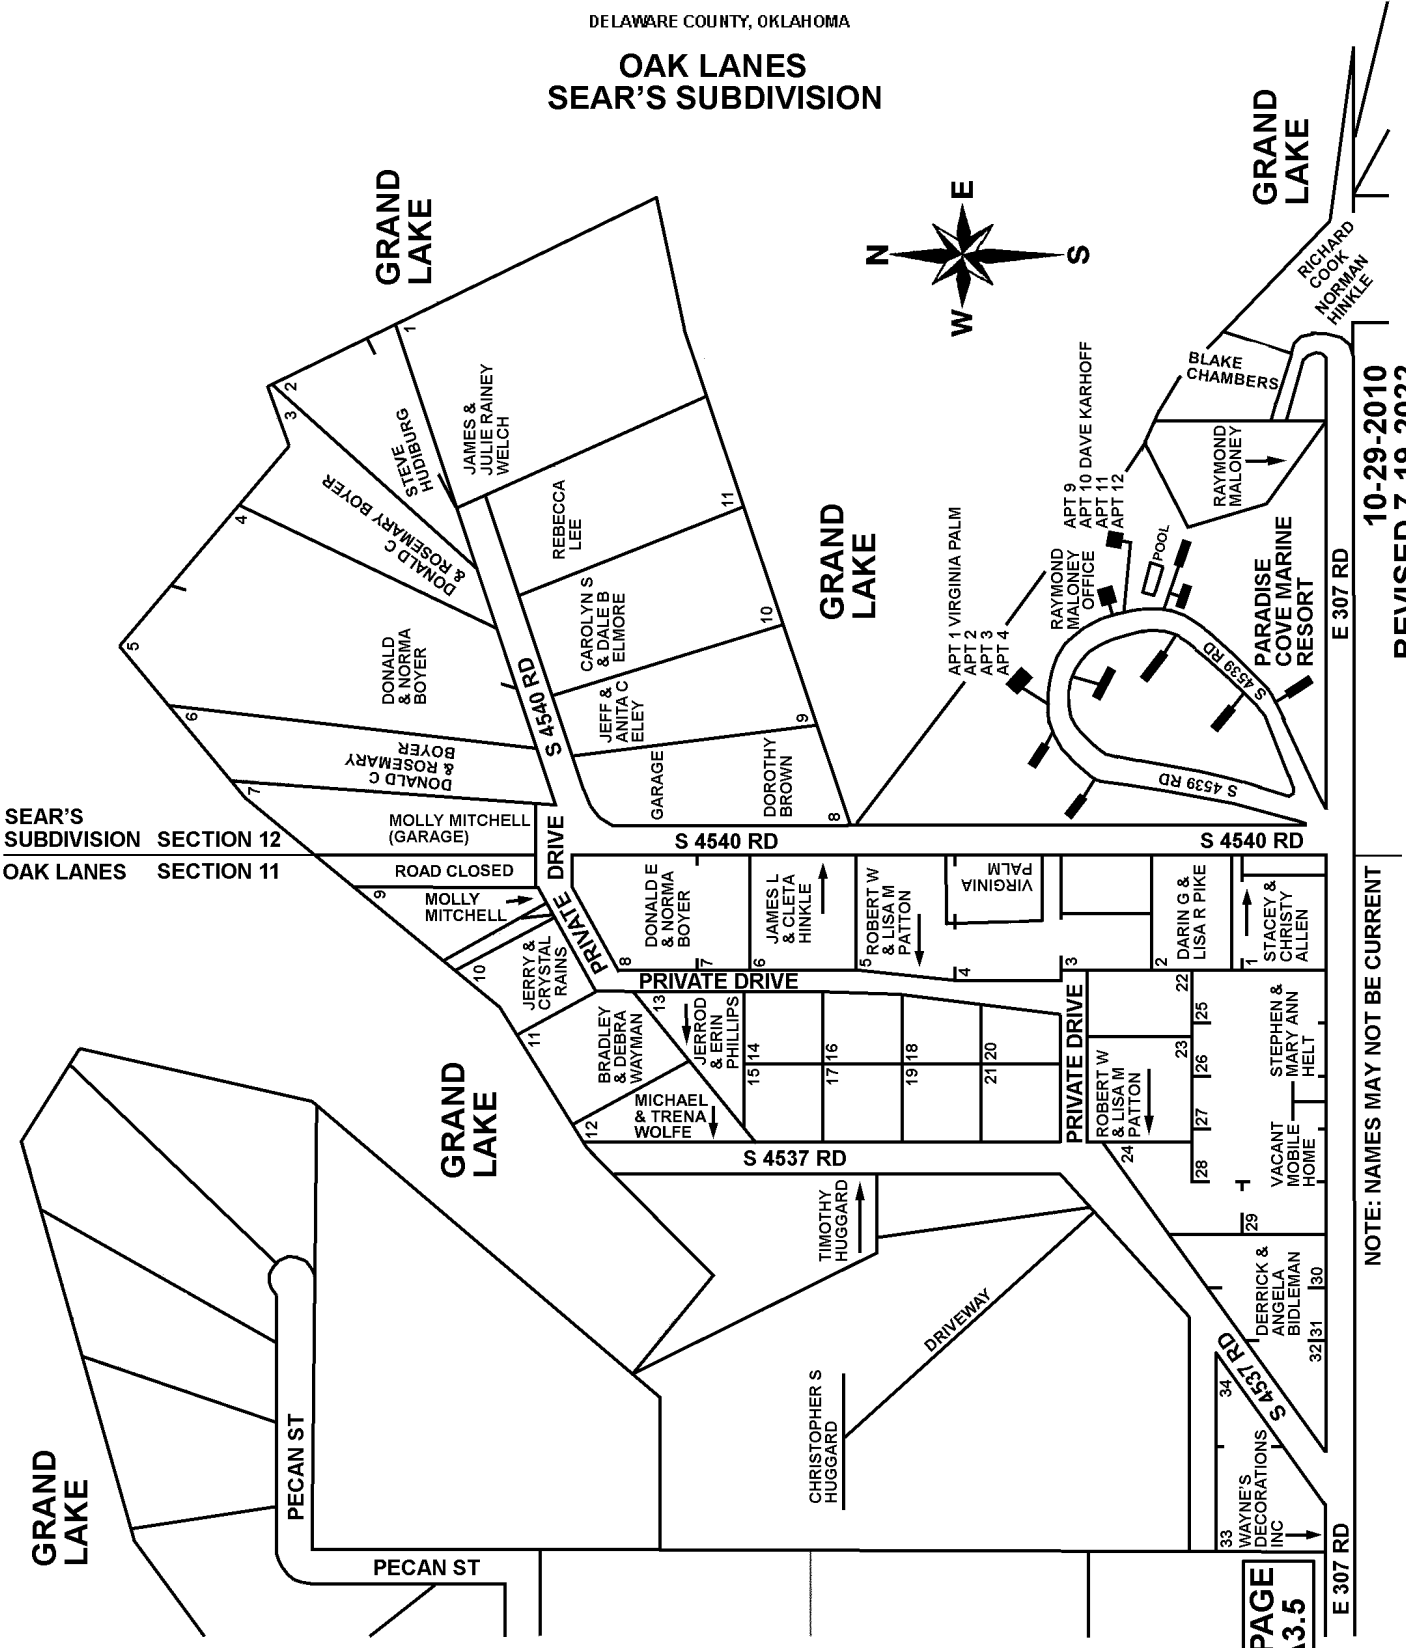

# T24N - R22E

# 45A3.6

## SECTION 11 & 12

DELAWARE COUNTY, OKLAHOMA

### OAK LANES SEAR'S SUBDIVISION

SEAR'S  
SUBDIVISION SECTION 12  
OAK LANES SECTION 11

10-29-2010  
REVISED 7-19-2022  
CRAIG COUNTY E-911

NOTE: NAMES MAY NOT BE CURRENT

SEE PAGE  
45A3.5

E 307 RD