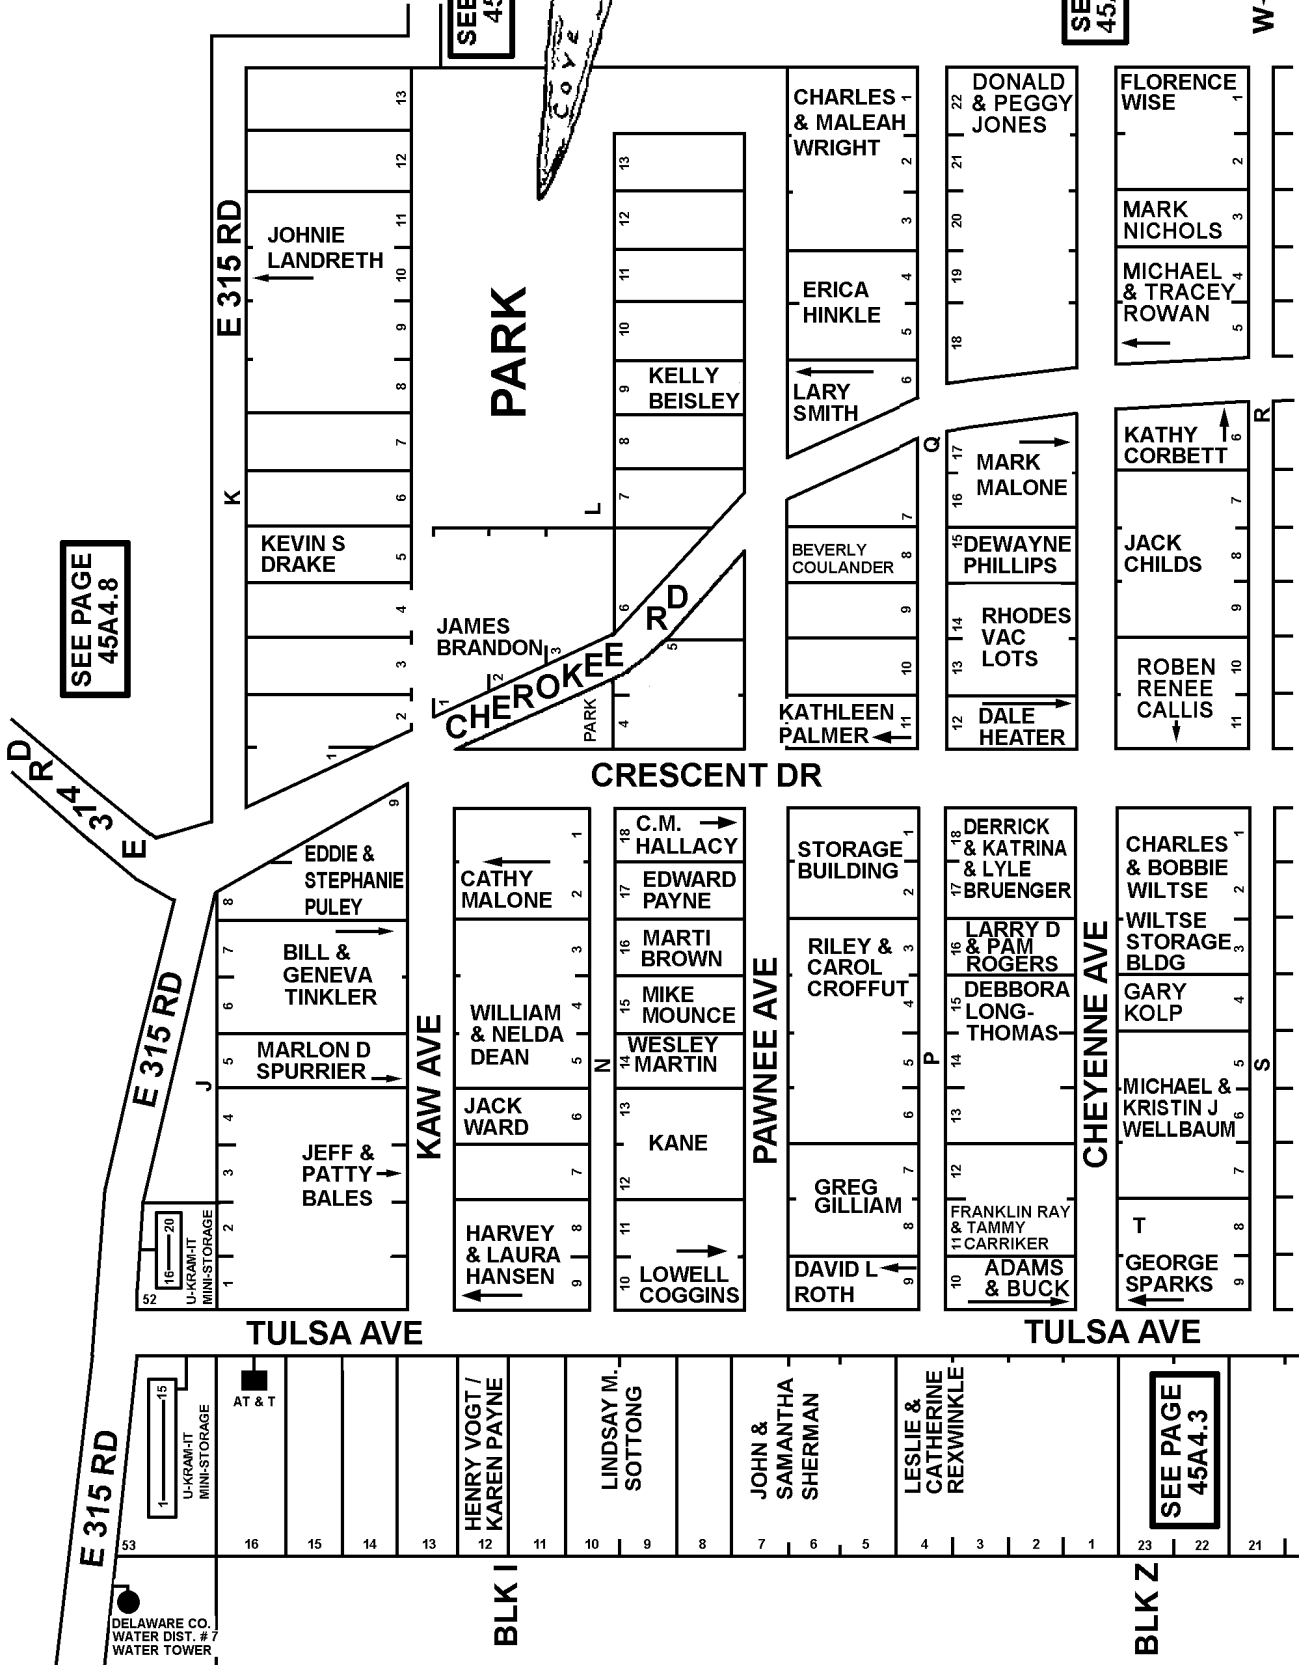

T24N - R22E SECTION 14 DELAWARE COUNTY, OKLAHOMA

45A4.1

SEE PAGE 45A4.2

SEE PAGE 45A4.8

SEE PAGE 45A4.8

SEE PAGE 45A4.3

NOTE: NAMES MAY NOT BE CURRENT

SEE PAGE 45A4.3

1-1-2003 REVISED 1-4-2022 CRAIG COUNTY E-911

SEE PAGE 45A4.3

DELAWARE CO. WATER DIST. #7 WATER TOWER