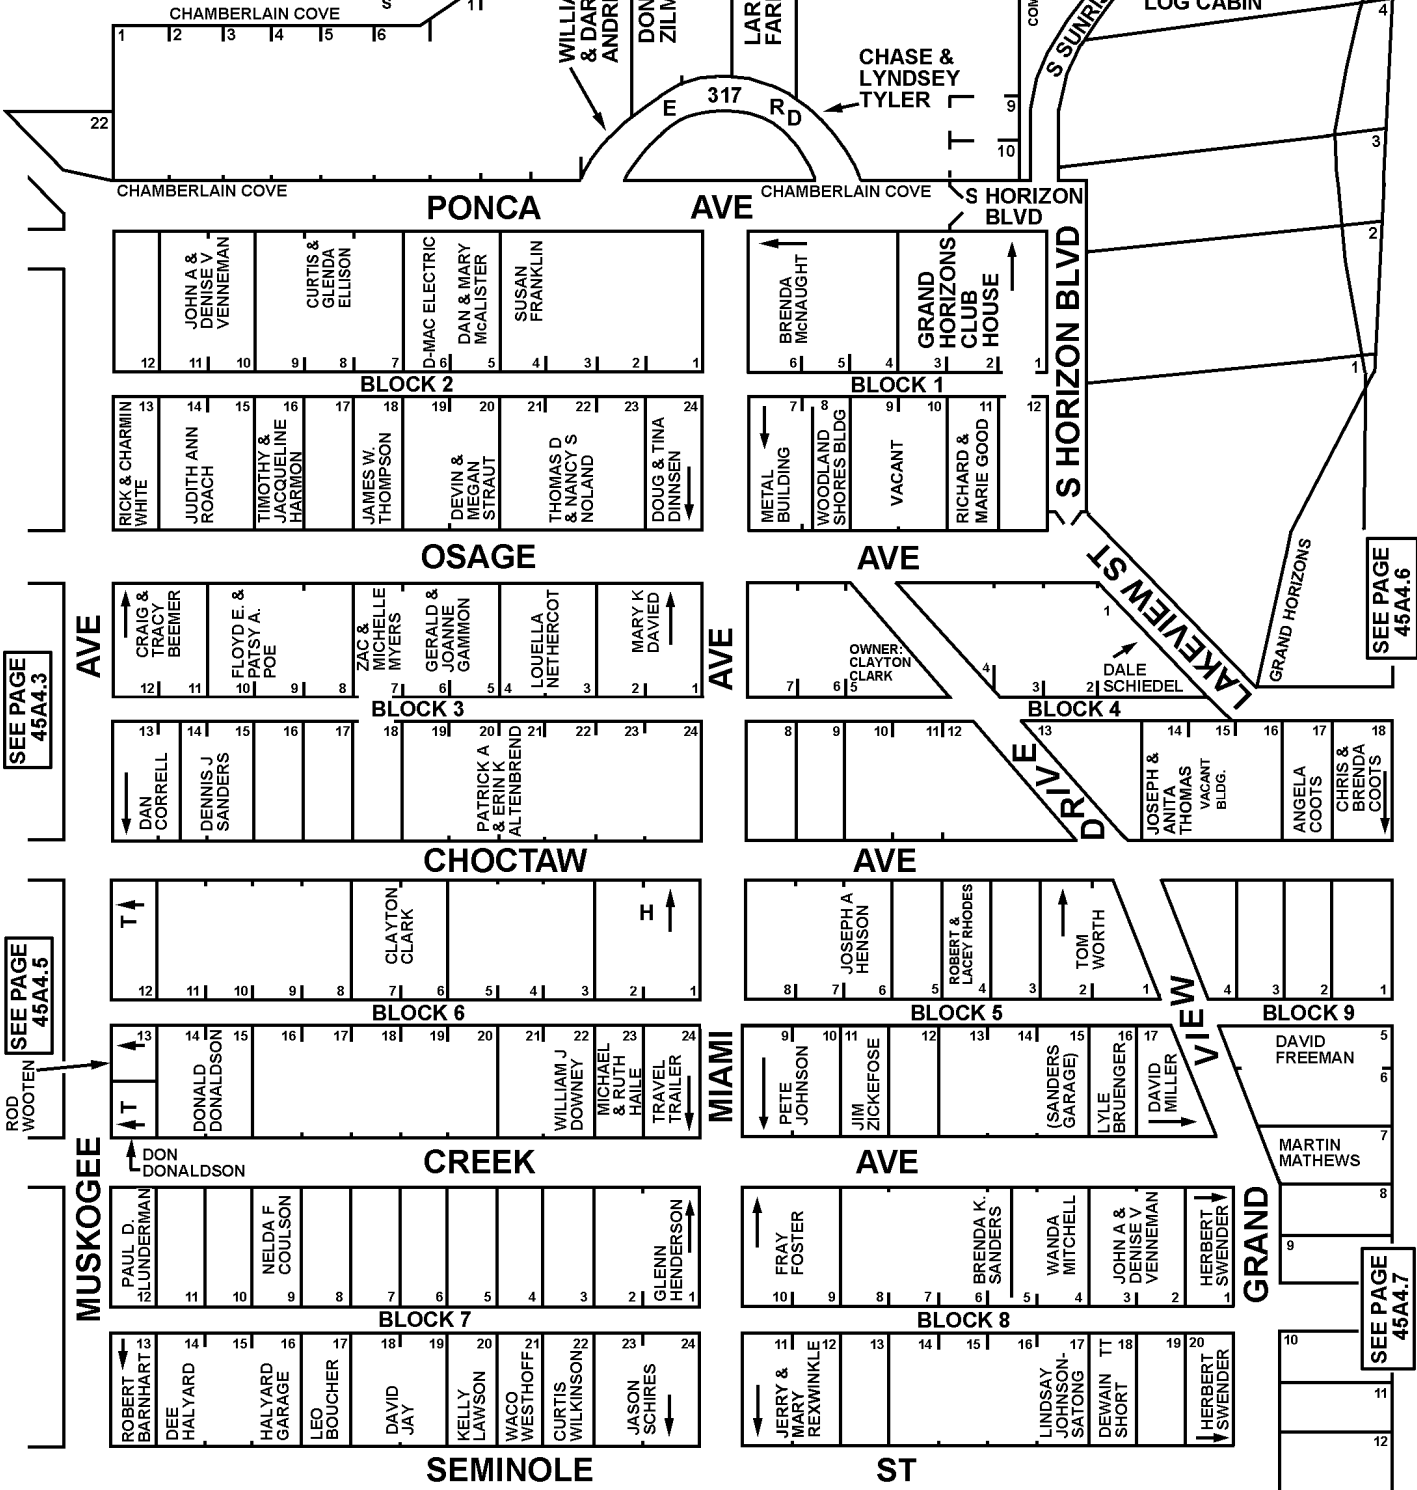

T24N - R22E

SECTION 14

DELAWARE COUNTY, OKLAHOMA

CHAMBERLAIN COVE GRAND HORIZONS

SEE PAGE 45A4.3

SEE PAGE 45A4.5

SEE PAGE 45A4.6

SEE PAGE 45A4.7

NOTE: NAMES MAY NOT BE CURRENT

1-25-2004 REVISED 7-6-2022 CRAIG COUNTY E-911

SEE PAGE 45A4.9