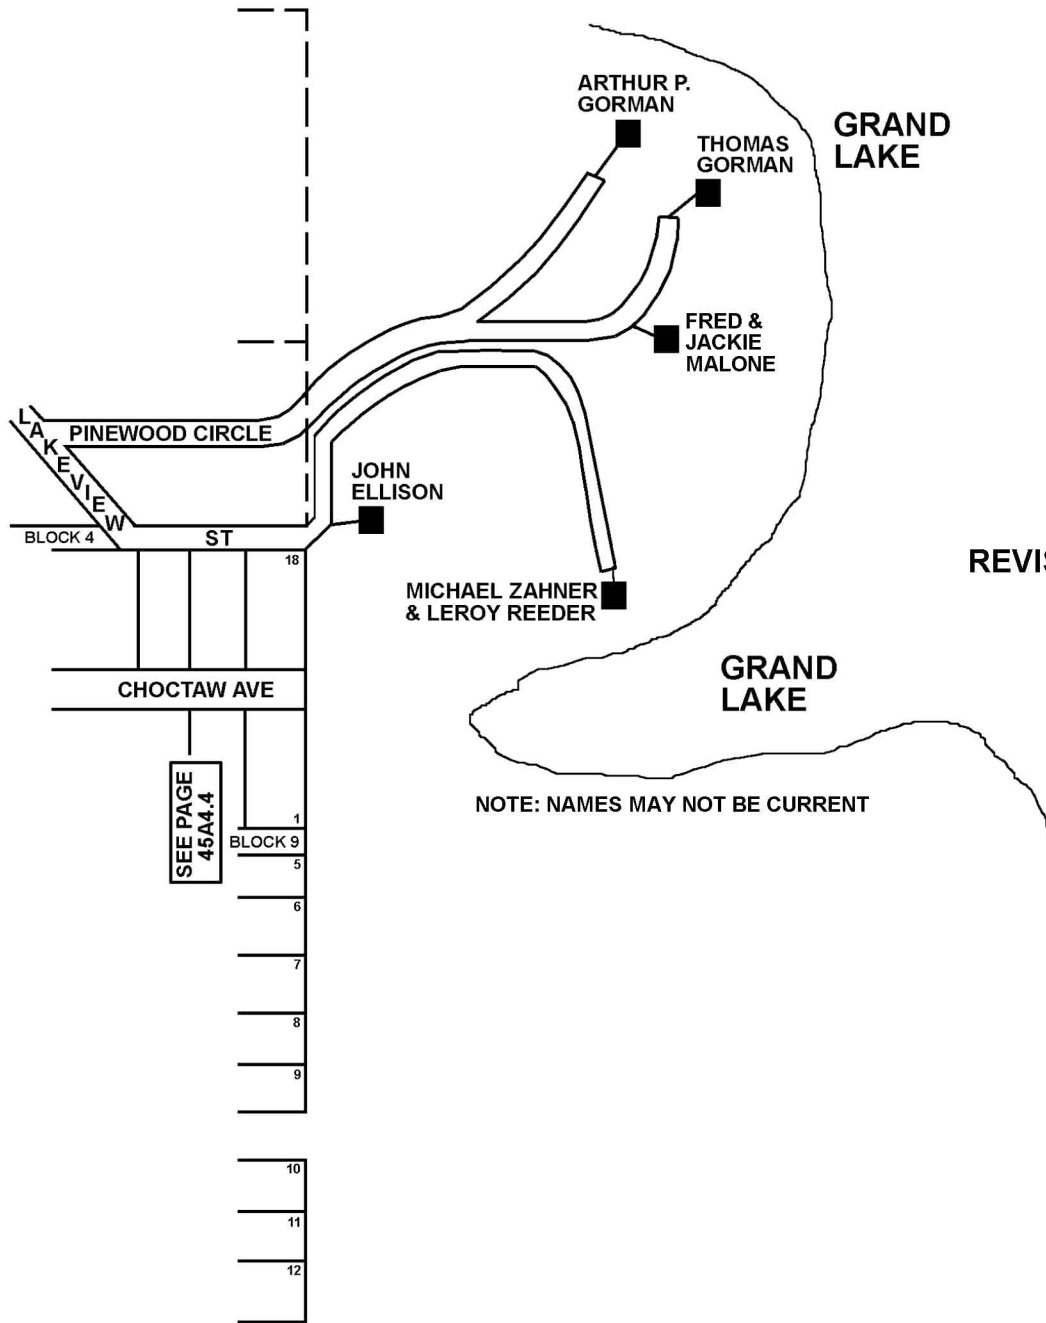

T24N - R22E
SECTION 13
DELAWARE COUNTY, OKLAHOMA
PINWOOD

45A4.6

8-16-2004
REVISED 12-23-2016