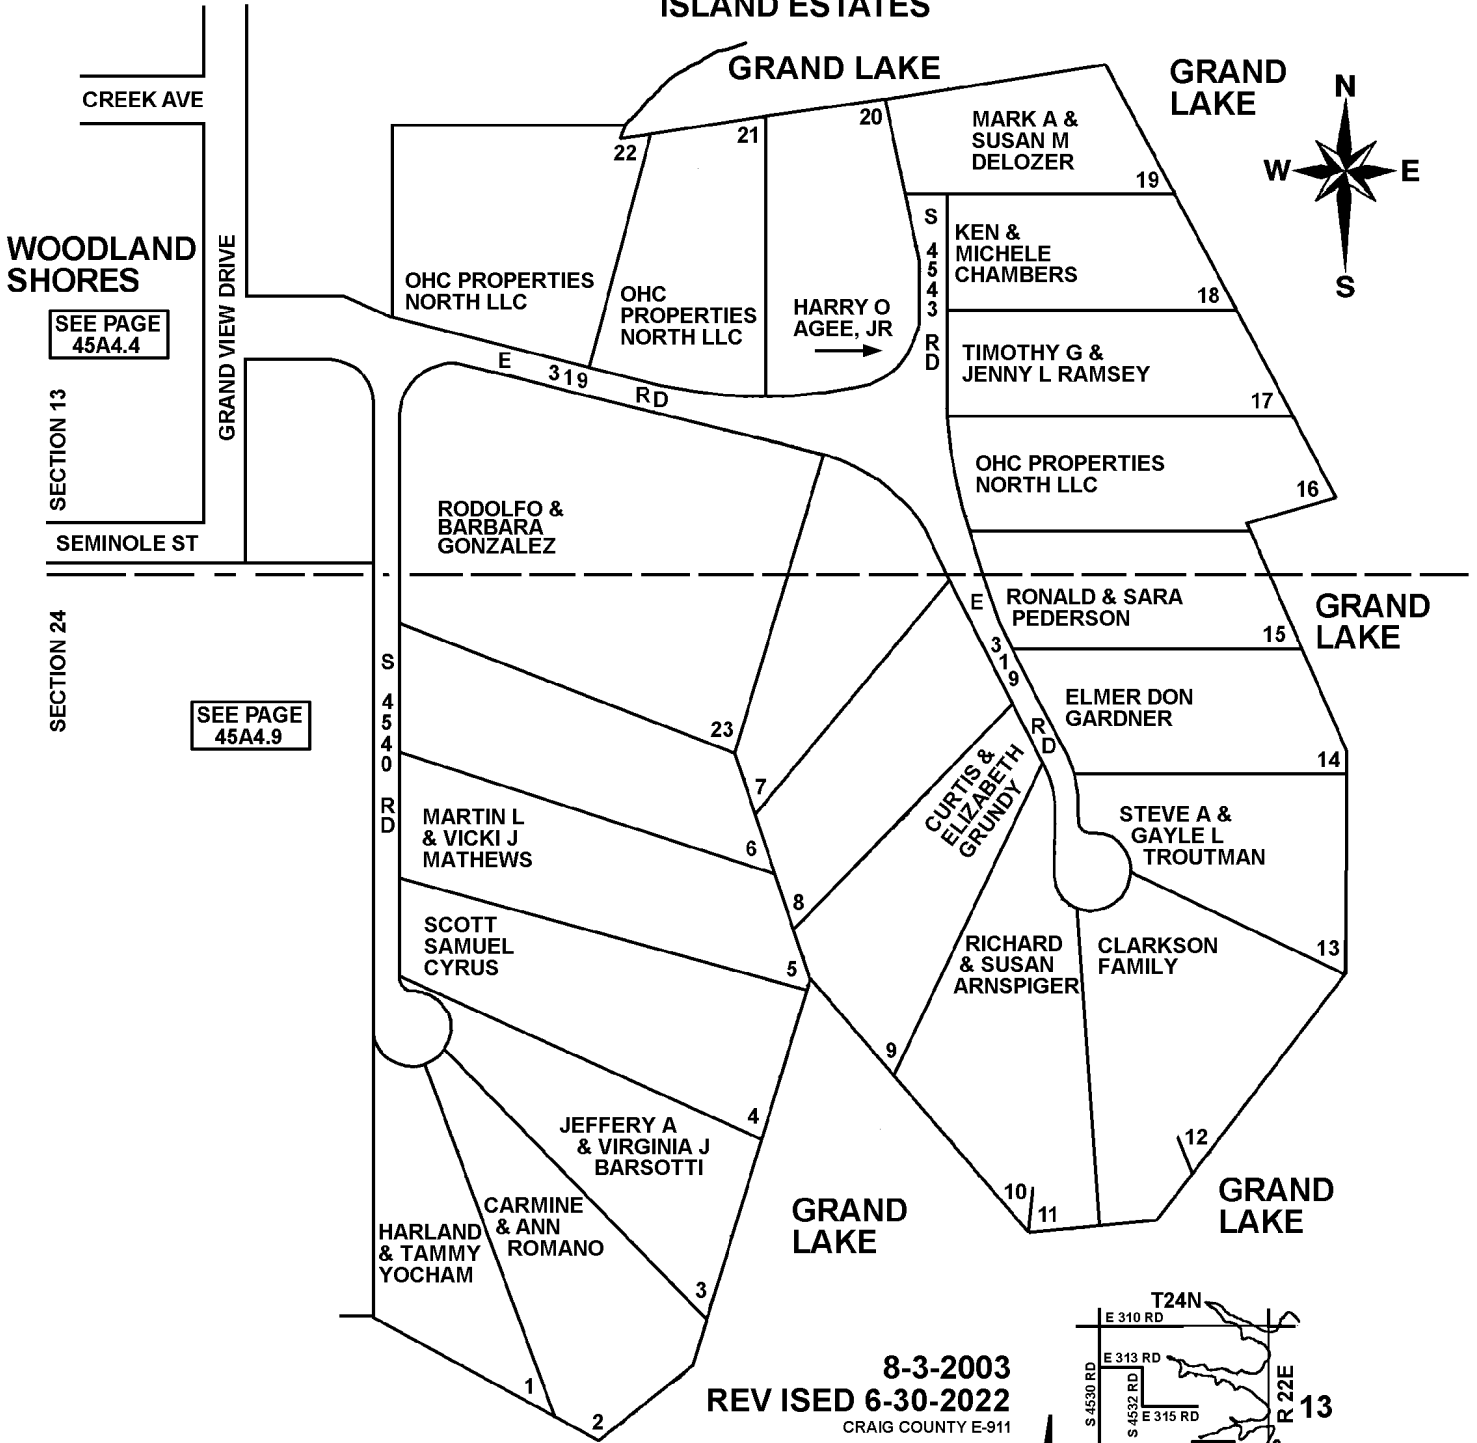

**T24N - R22E**  
**SECTION 13 & 24**  
DELAWARE COUNTY, OKLAHOMA

**45A4.7**

**TWO TREE ISLAND ESTATES**

SEE PAGE 45A4.4

SECTION 13

SECTION 24

SEE PAGE 45A4.9

NOTE: NAMES MAY NOT BE CURRENT

8-3-2003  
REVISED 6-30-2022  
CRAIG COUNTY E-911