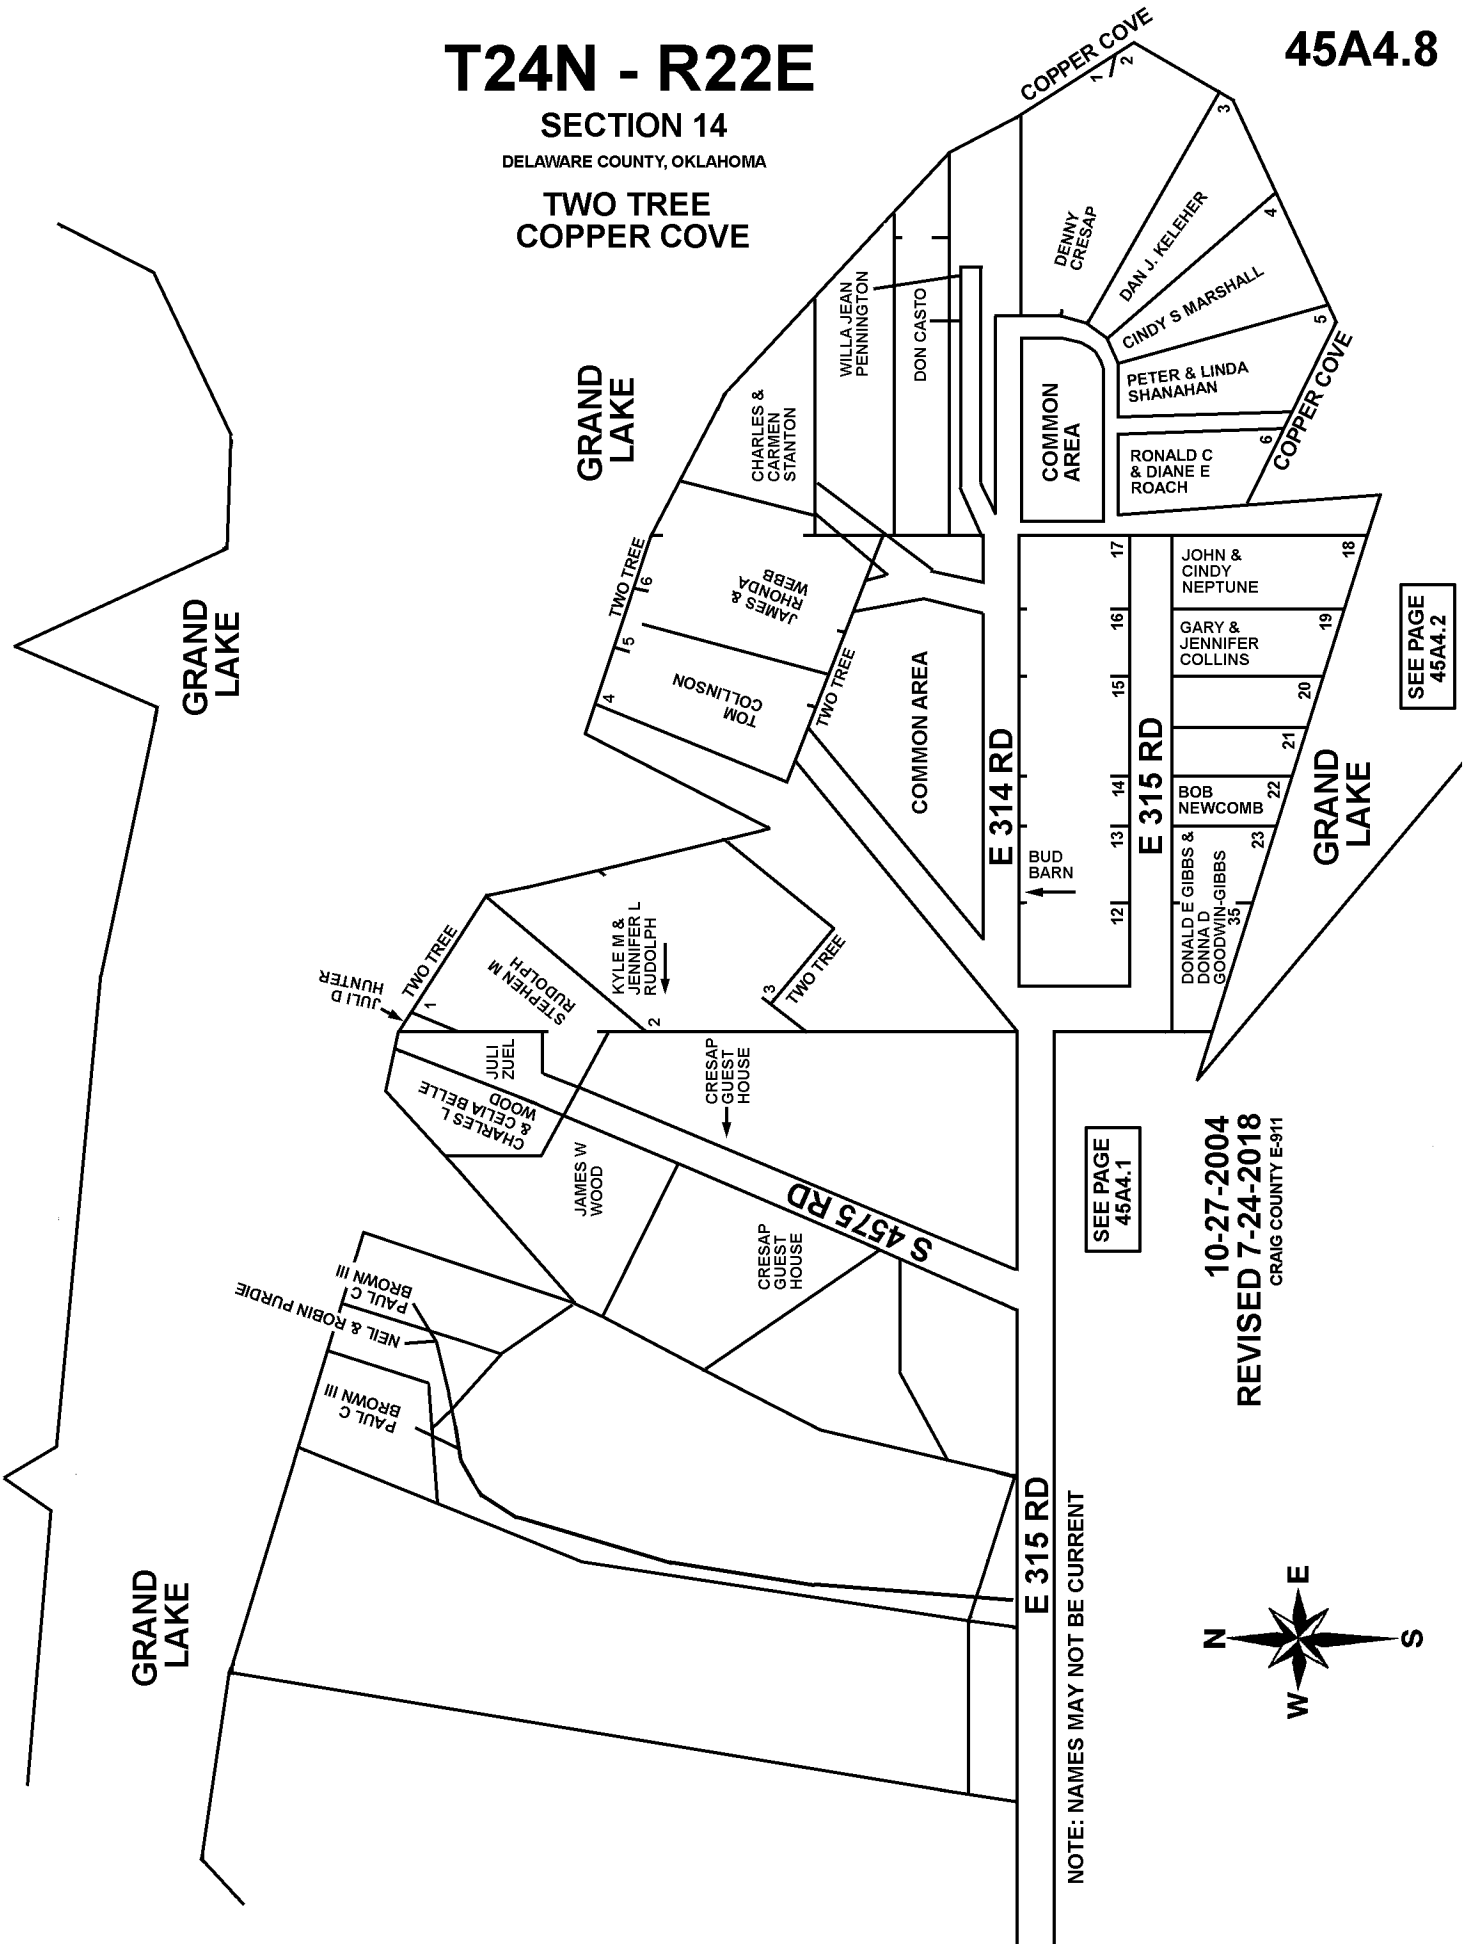

T24N - R22E

45A4.8

SECTION 14
DELAWARE COUNTY, OKLAHOMA

TWO TREE
COPPER COVE

SEE PAGE
45A4.2

SEE PAGE
45A4.1

10-27-2004
REVISED 7-24-2018
CRAIG COUNTY E-911

NOTE: NAMES MAY NOT BE CURRENT