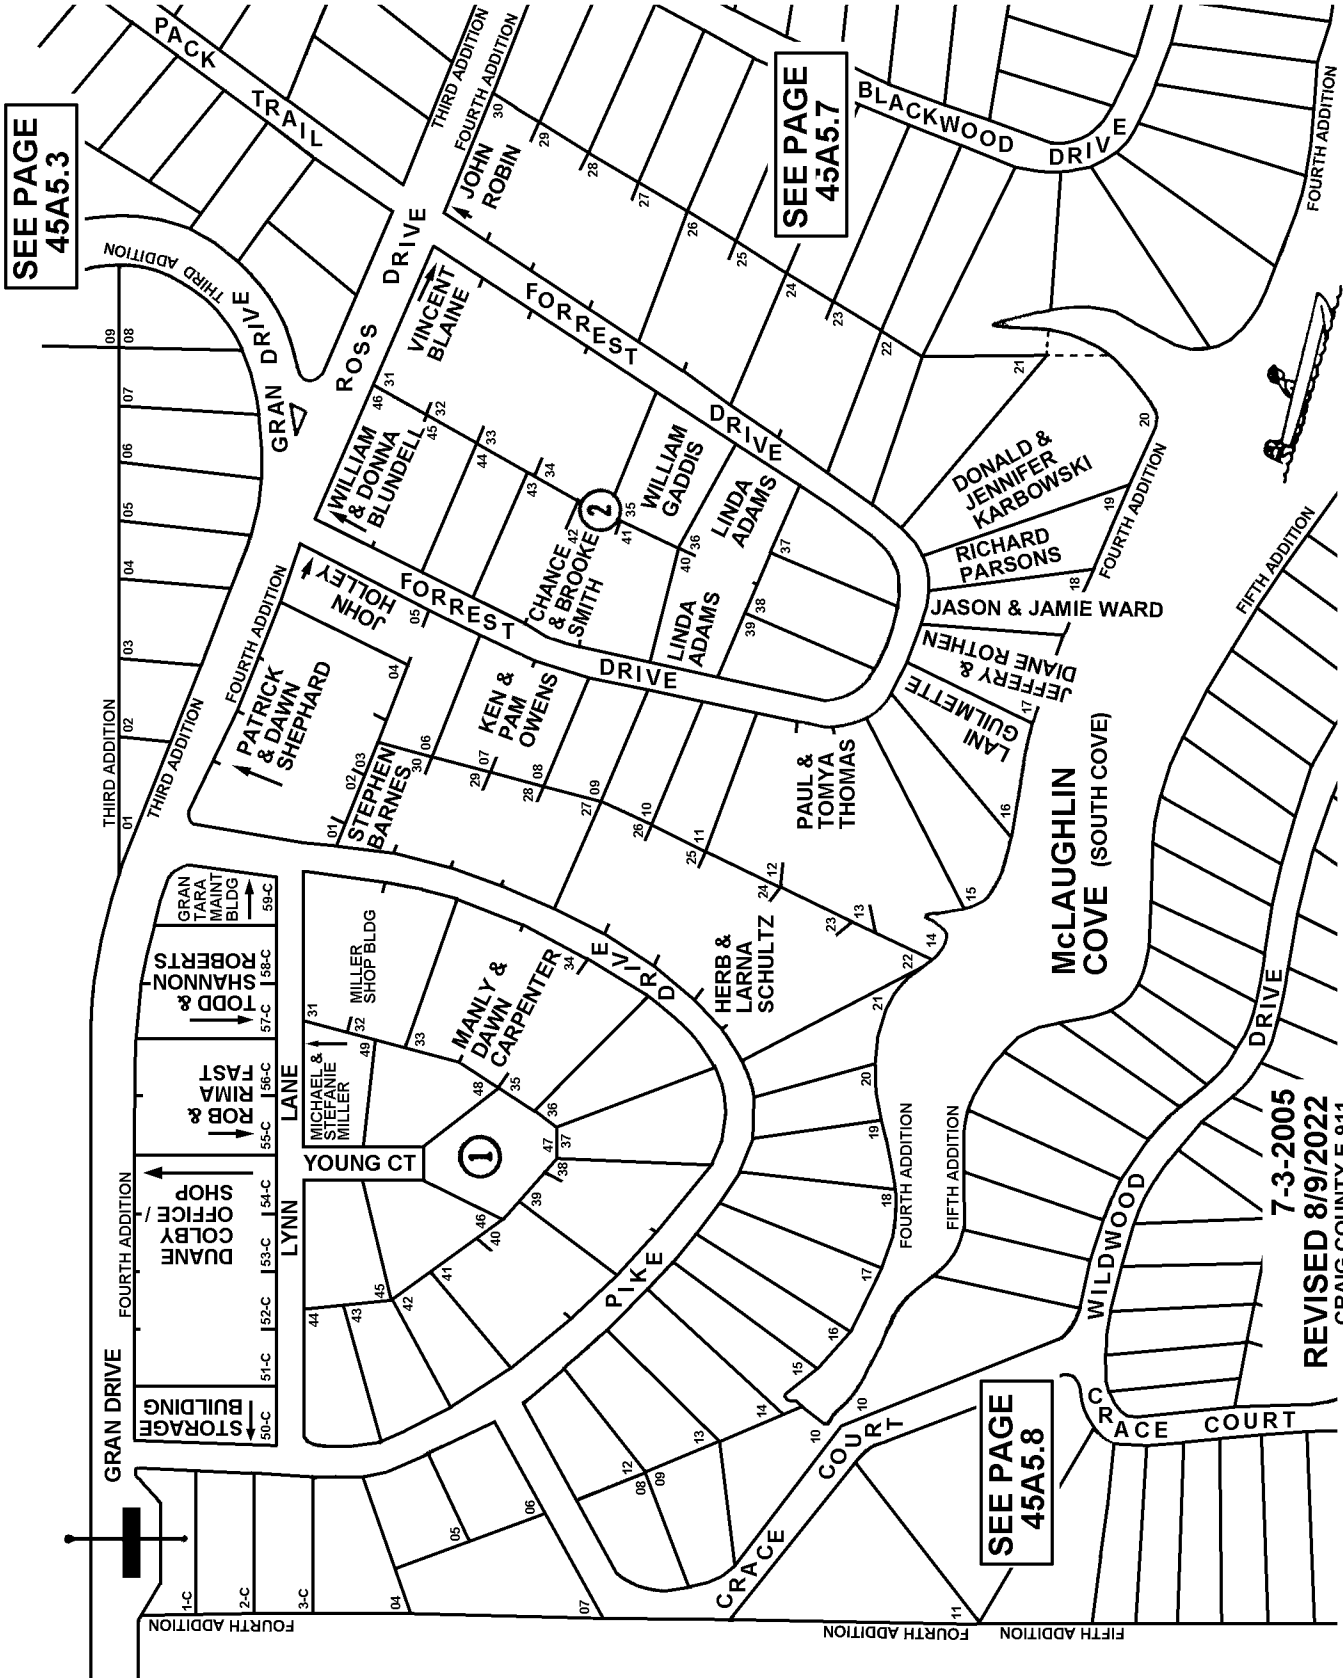

T24N - R22E

SECTION 14

DELAWARE COUNTY, OKLAHOMA

45A5.6

GRAN TARA COUNTRY CLUB SHORES FOURTH ADDITION BLOCKS 1 & 2

NOTE: NAMES MAY NOT BE CURRENT

7-3-2005
REVISED 8/9/2022
CRAIG COUNTY E-911