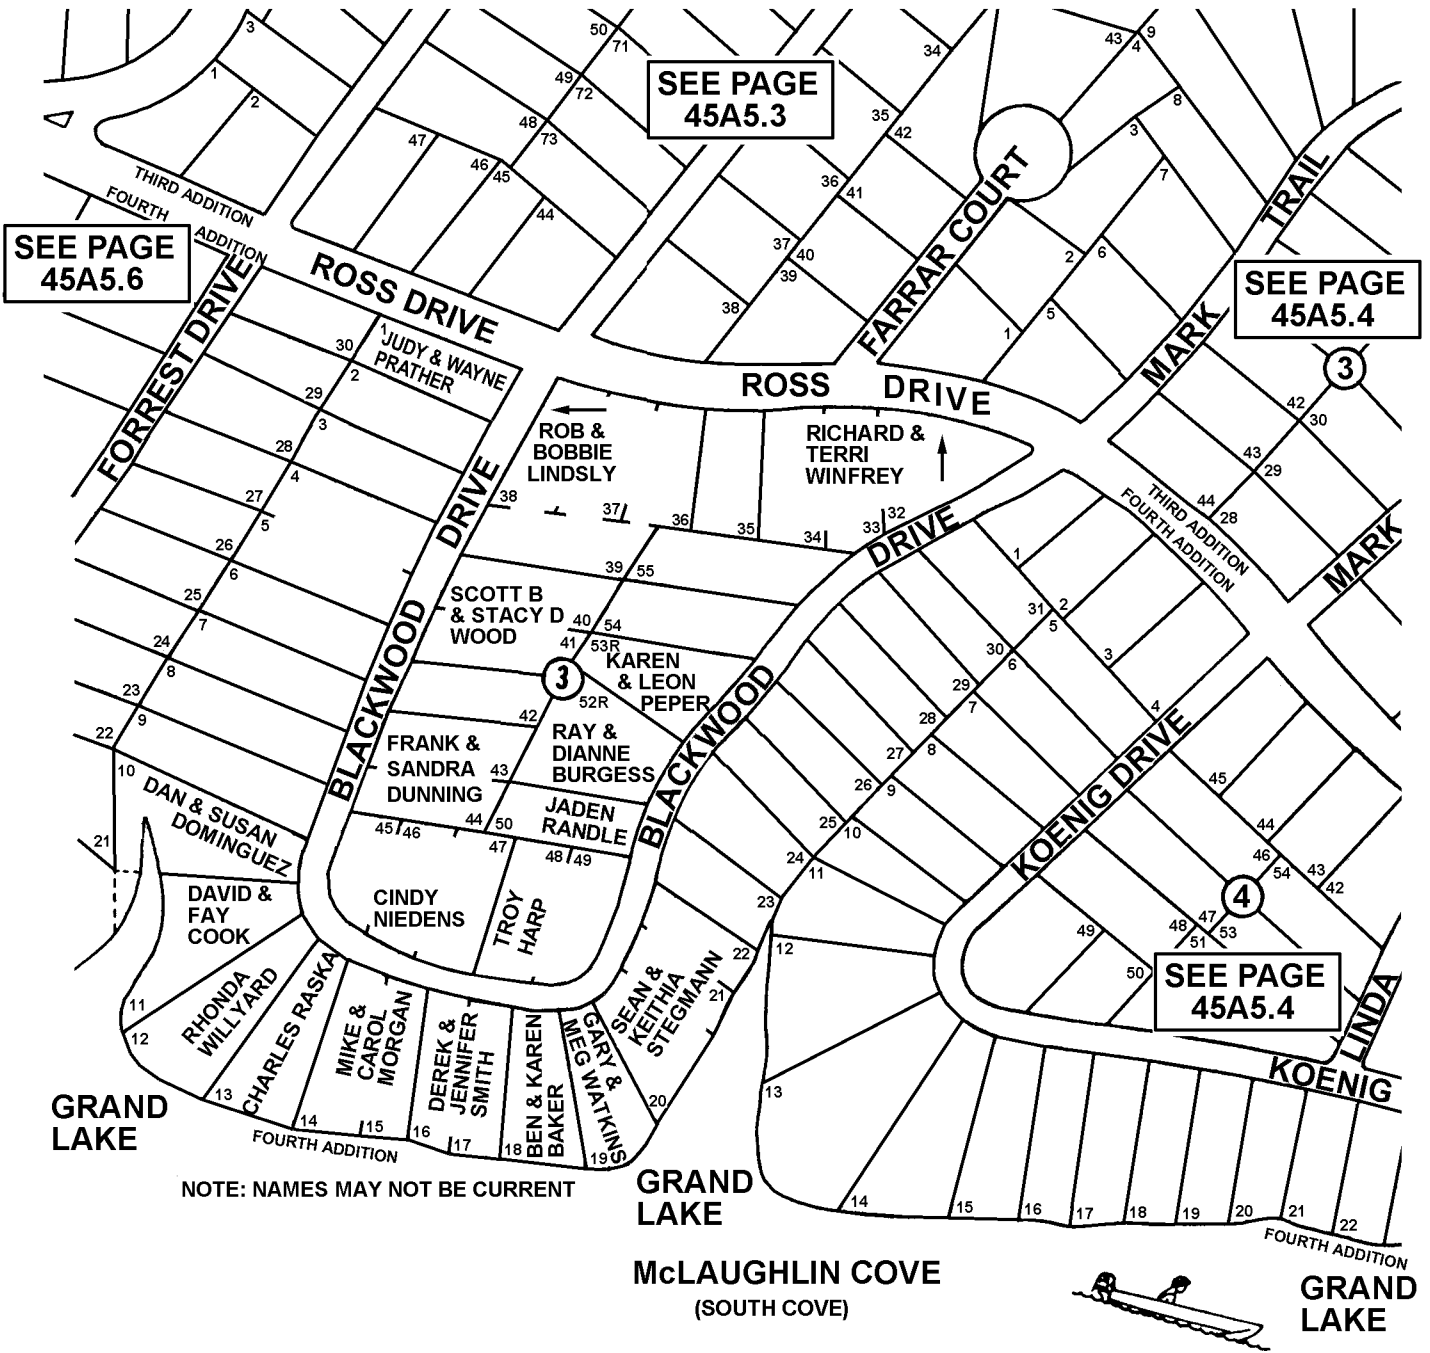

T24N - R22E
SECTION 14
DELAWARE COUNTY, OKLAHOMA

45A5.7

GRAN TARA
COUNTRY CLUB SHORES
FOURTH ADDITION BLOCK 3

7-3-2005
REVISED 2-8-2019
CRAIG COUNTY E-911

SEE PAGE
45A5.6

SEE PAGE
45A5.3

SEE PAGE
45A5.4

SEE PAGE
45A5.4

NOTE: NAMES MAY NOT BE CURRENT