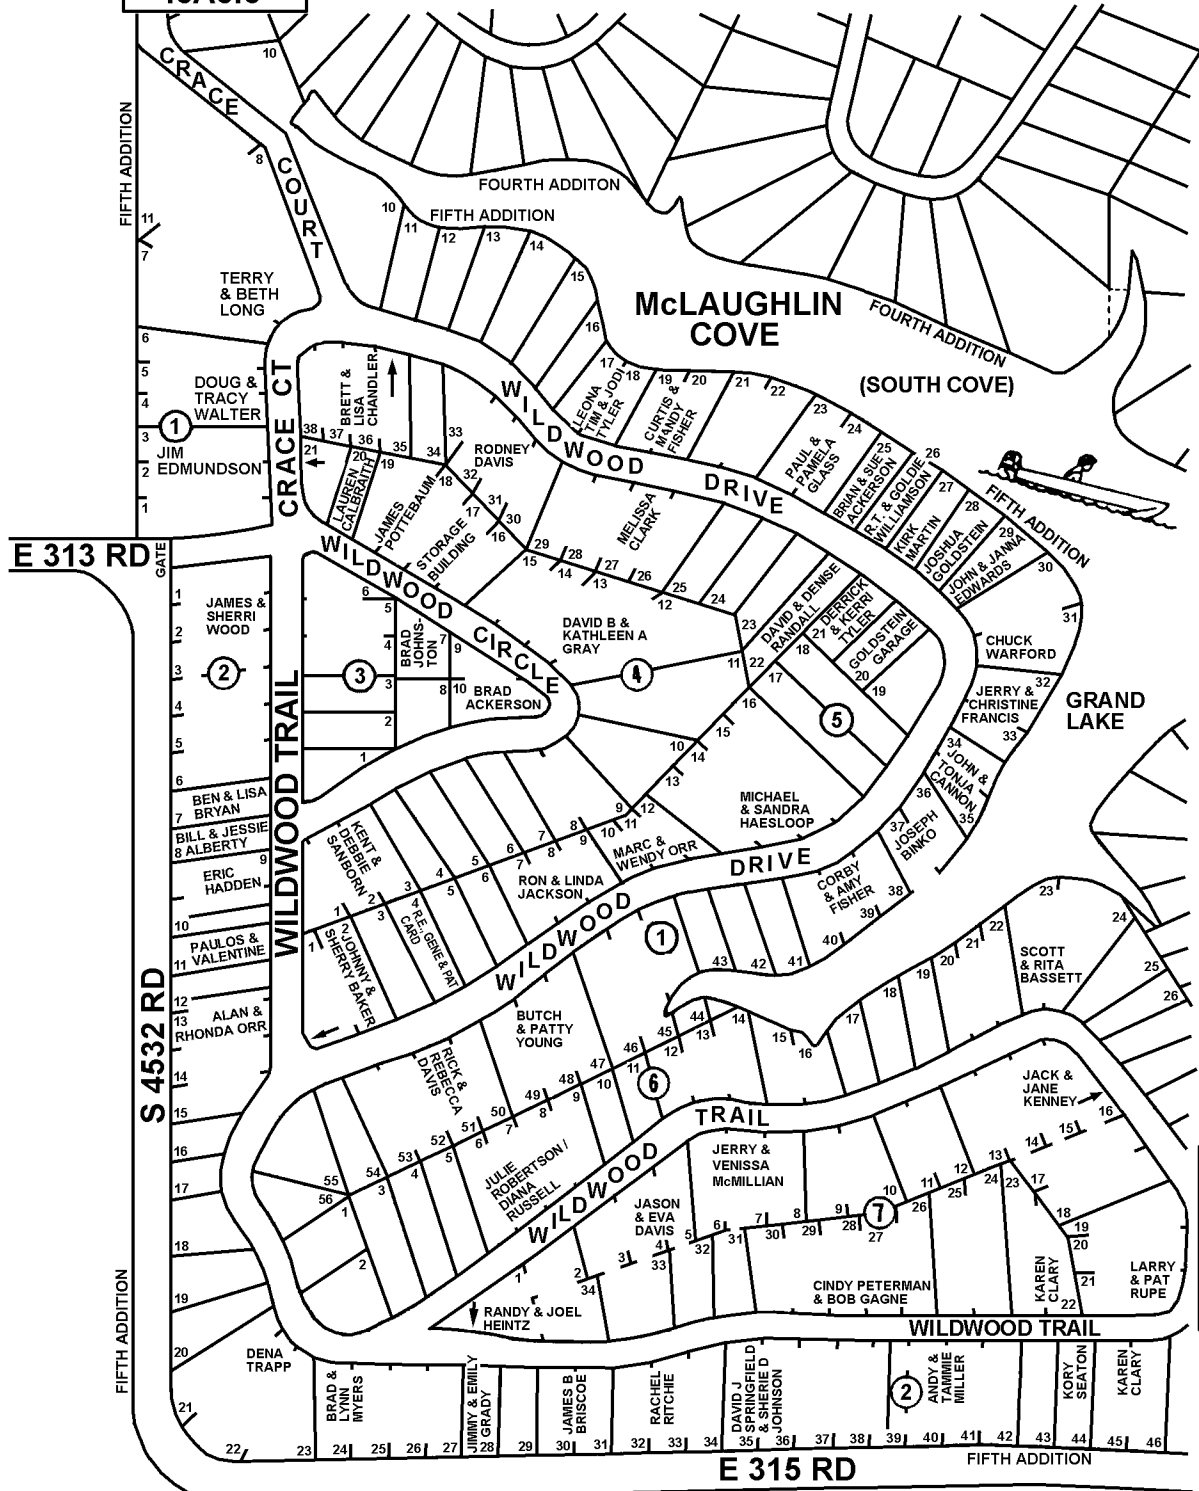

## SECTION 14

DELAWARE COUNTY, OKLAHOMA

### GRAN TARA WILDWOOD SHORES FIFTH ADDITION

3-5-2006  
REVISED 6-25-2019

CRAIG COUNTY E-911

SEE PAGE  
45A5.6

SEE PAGE  
45A5.9

E 315 RD

NOTE: NAMES MAY NOT BE CURRENT