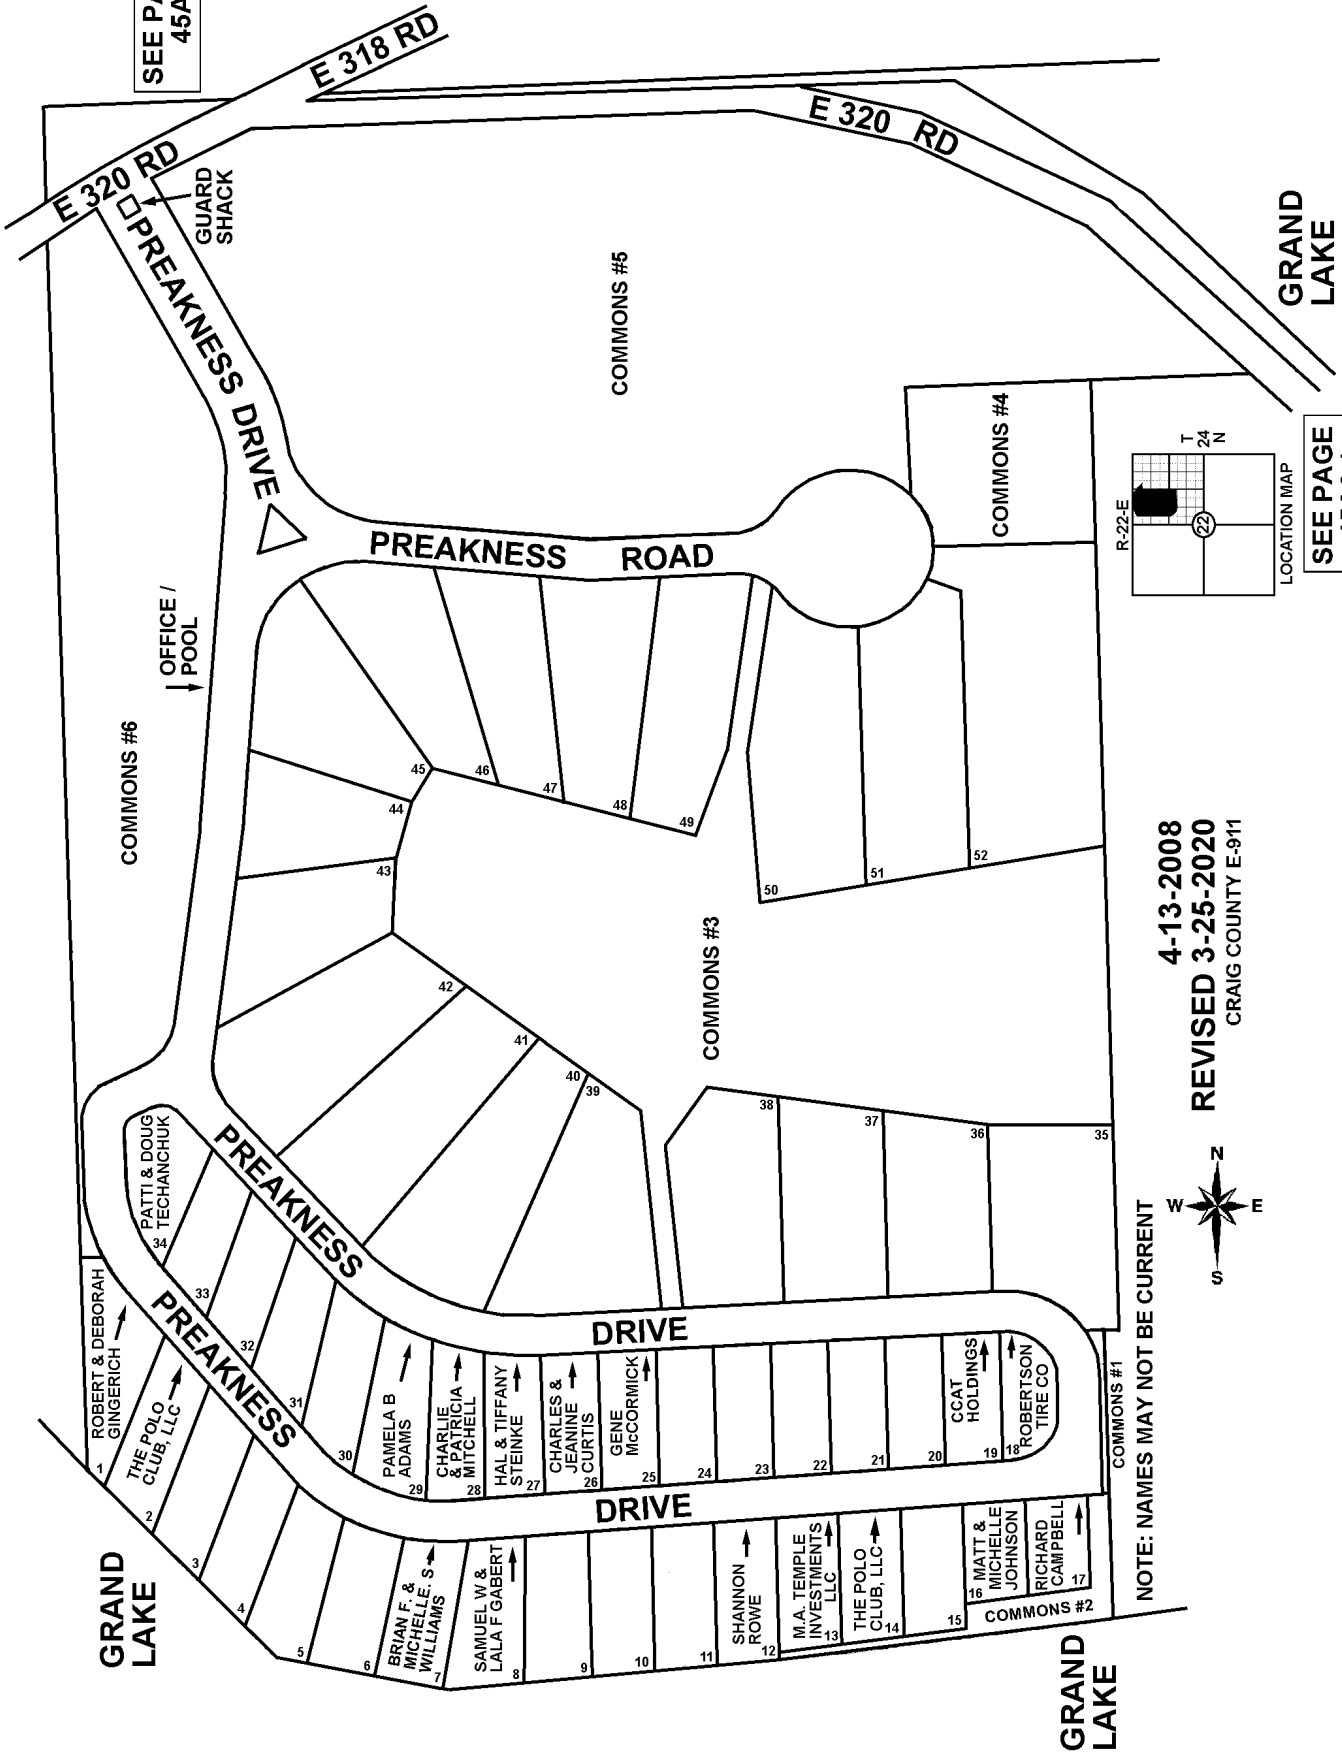

T24N - R22E

SECTION 22

DELAWARE COUNTY, OKLAHOMA

Polo Club

Formerly Villas Del Lago

45A6.1.1

SEE PAGE
45A1

GRAND LAKE

SEE PAGE
45A6.1

4-13-2008
REVISED 3-25-2020
CRAIG COUNTY E-911

NOTE: NAMES MAY NOT BE CURRENT

GRAND LAKE