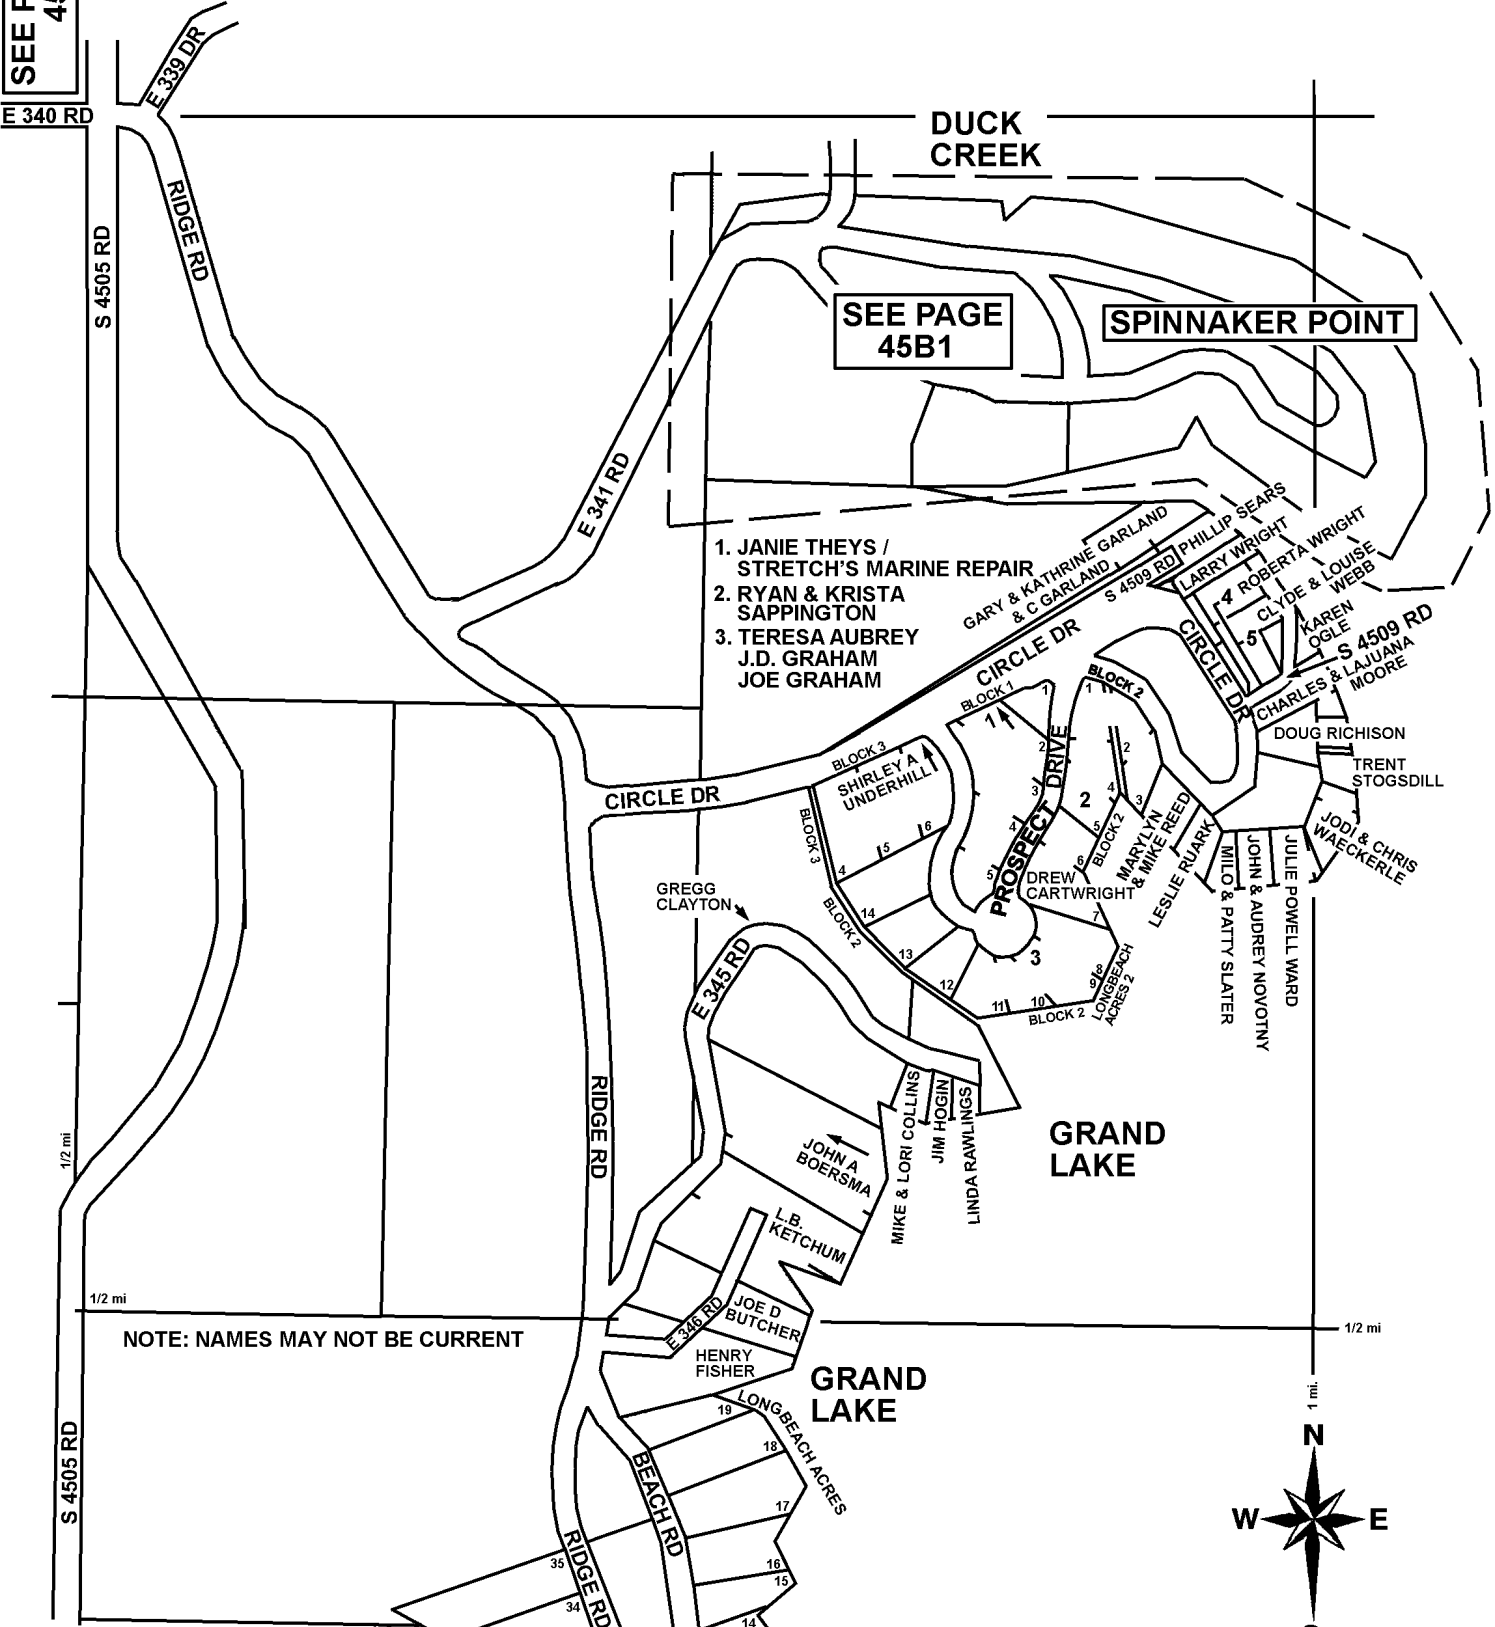

T24N - R22E

45B2

SECTION 32

DELAWARE COUNTY, OKLAHOMA

LONGBEACH ACRES 2

SEE PAGE 45
SEE PAGE 45B6

SEE PAGE 45B1

SPINNAKER POINT

- 1. JANIE THEYS / STRETCH'S MARINE REPAIR
- 2. RYAN & KRISTA SAPPINGTON
- 3. TERESA AUBREY
J.D. GRAHAM
JOE GRAHAM

SEE PAGE 45B4

SEE PAGE 45B3

8-13-2002
REVISED 11-28-2022
CRAIG COUNTY E-911