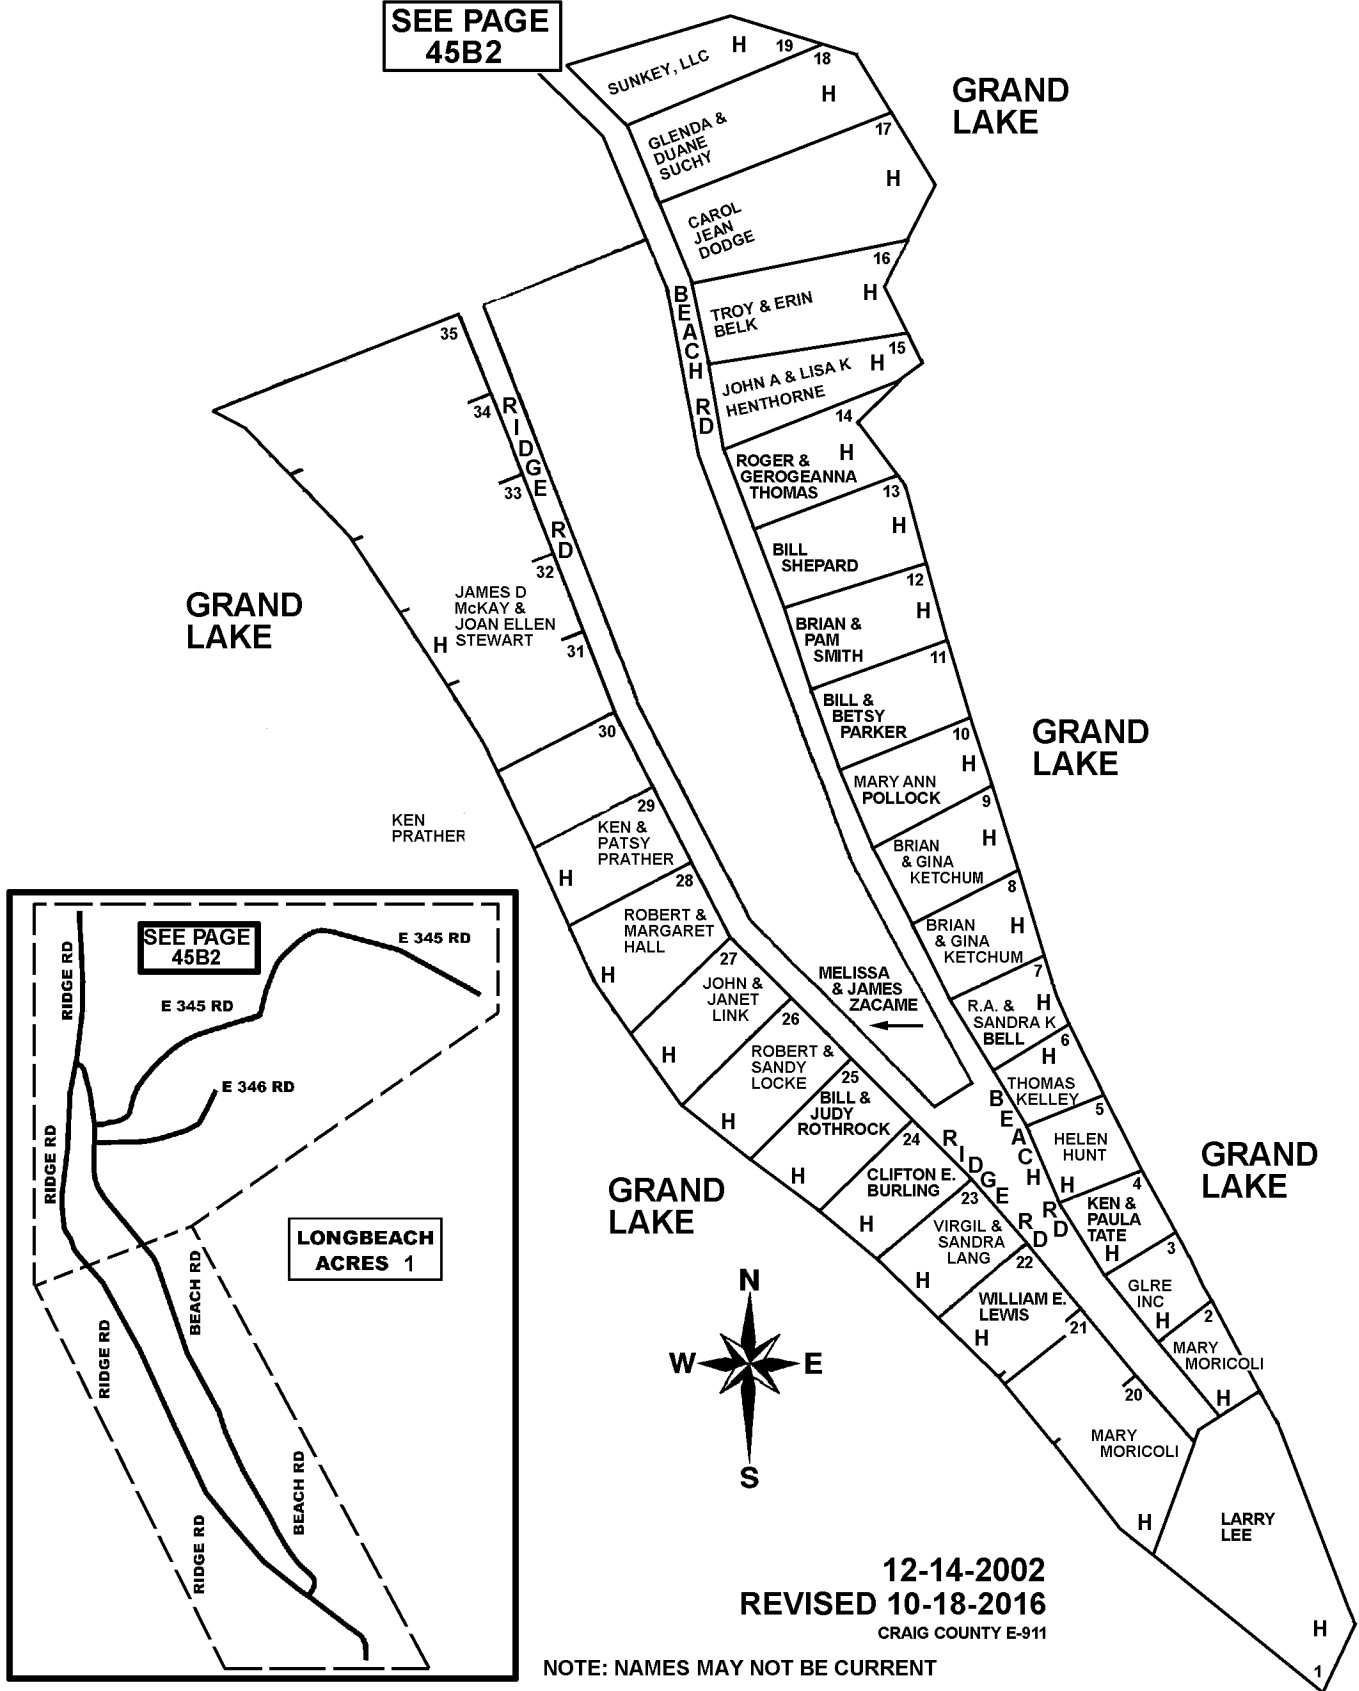

# T24N - R22E

## SECTION 32

DELAWARE COUNTY, OKLAHOMA

### LONGBEACH ACRES 1

# 45B3

SEE PAGE  
45B2

GRAND LAKE

GRAND LAKE

GRAND LAKE

GRAND LAKE

GRAND LAKE

12-14-2002  
REVISED 10-18-2016  
CRAIG COUNTY E-911