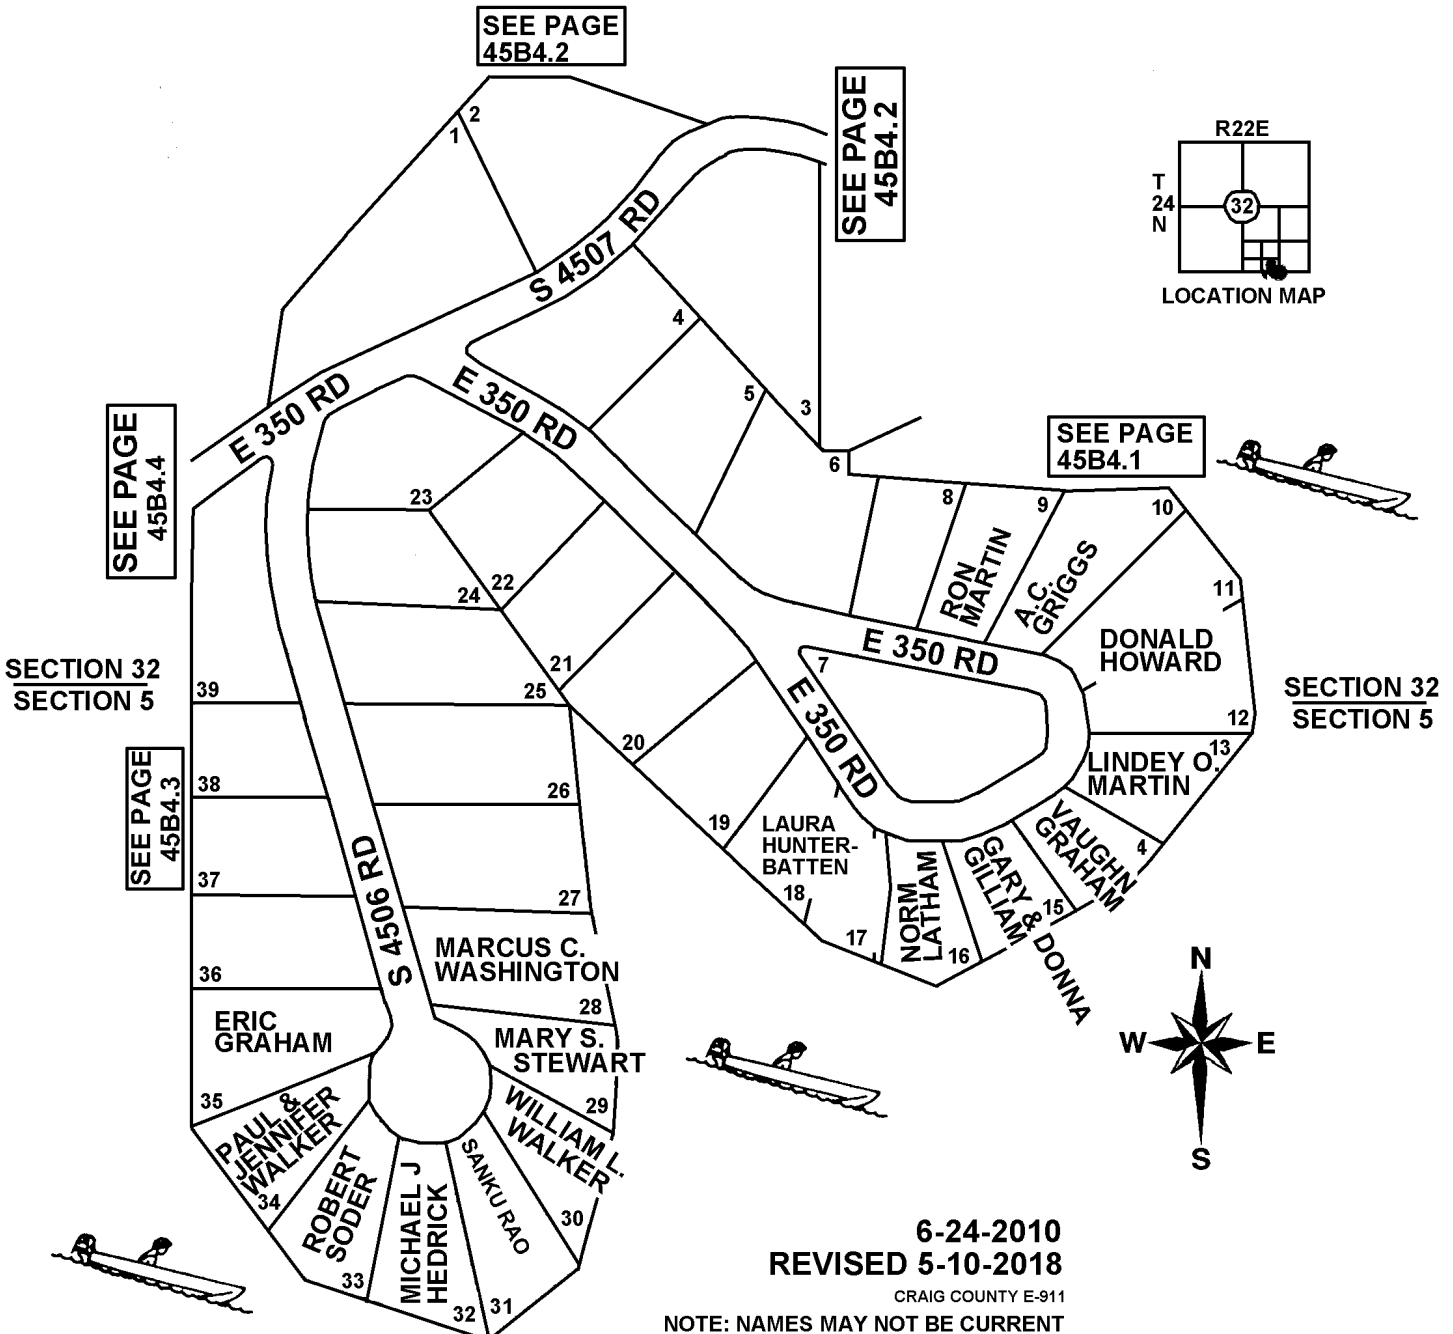

T24N - R22E

45B4.3

SECTION 32

AND

T23N - R22E

SECTION 5

DELAWARE COUNTY, OKLAHOMA

LONG BEACH ACRES 3RD

6-24-2010

REVISED 5-10-2018

CRAIG COUNTY E-911

NOTE: NAMES MAY NOT BE CURRENT