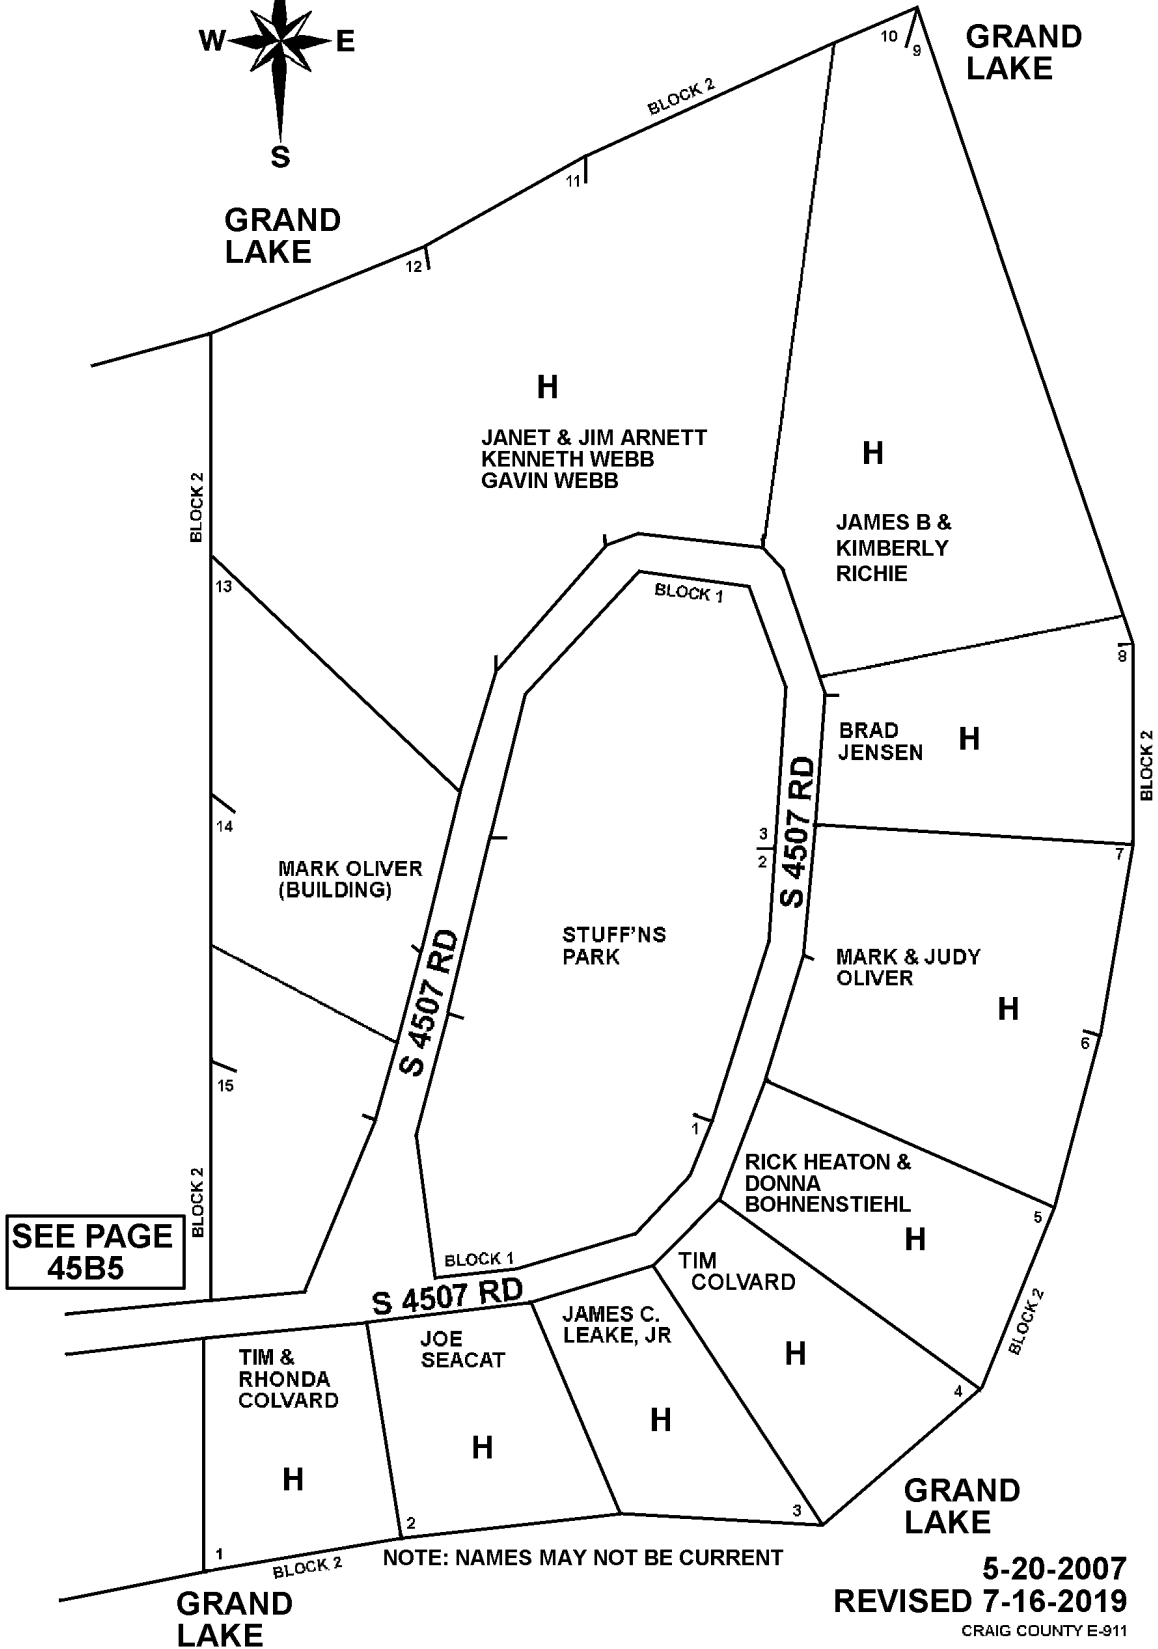

# T24N - R22E

45B5.1

## SECTION 29

DELAWARE COUNTY, OKLAHOMA

LAKE LAND

SEE PAGE  
45B5

NOTE: NAMES MAY NOT BE CURRENT

5-20-2007  
REVISED 7-16-2019  
CRAIG COUNTY E-911