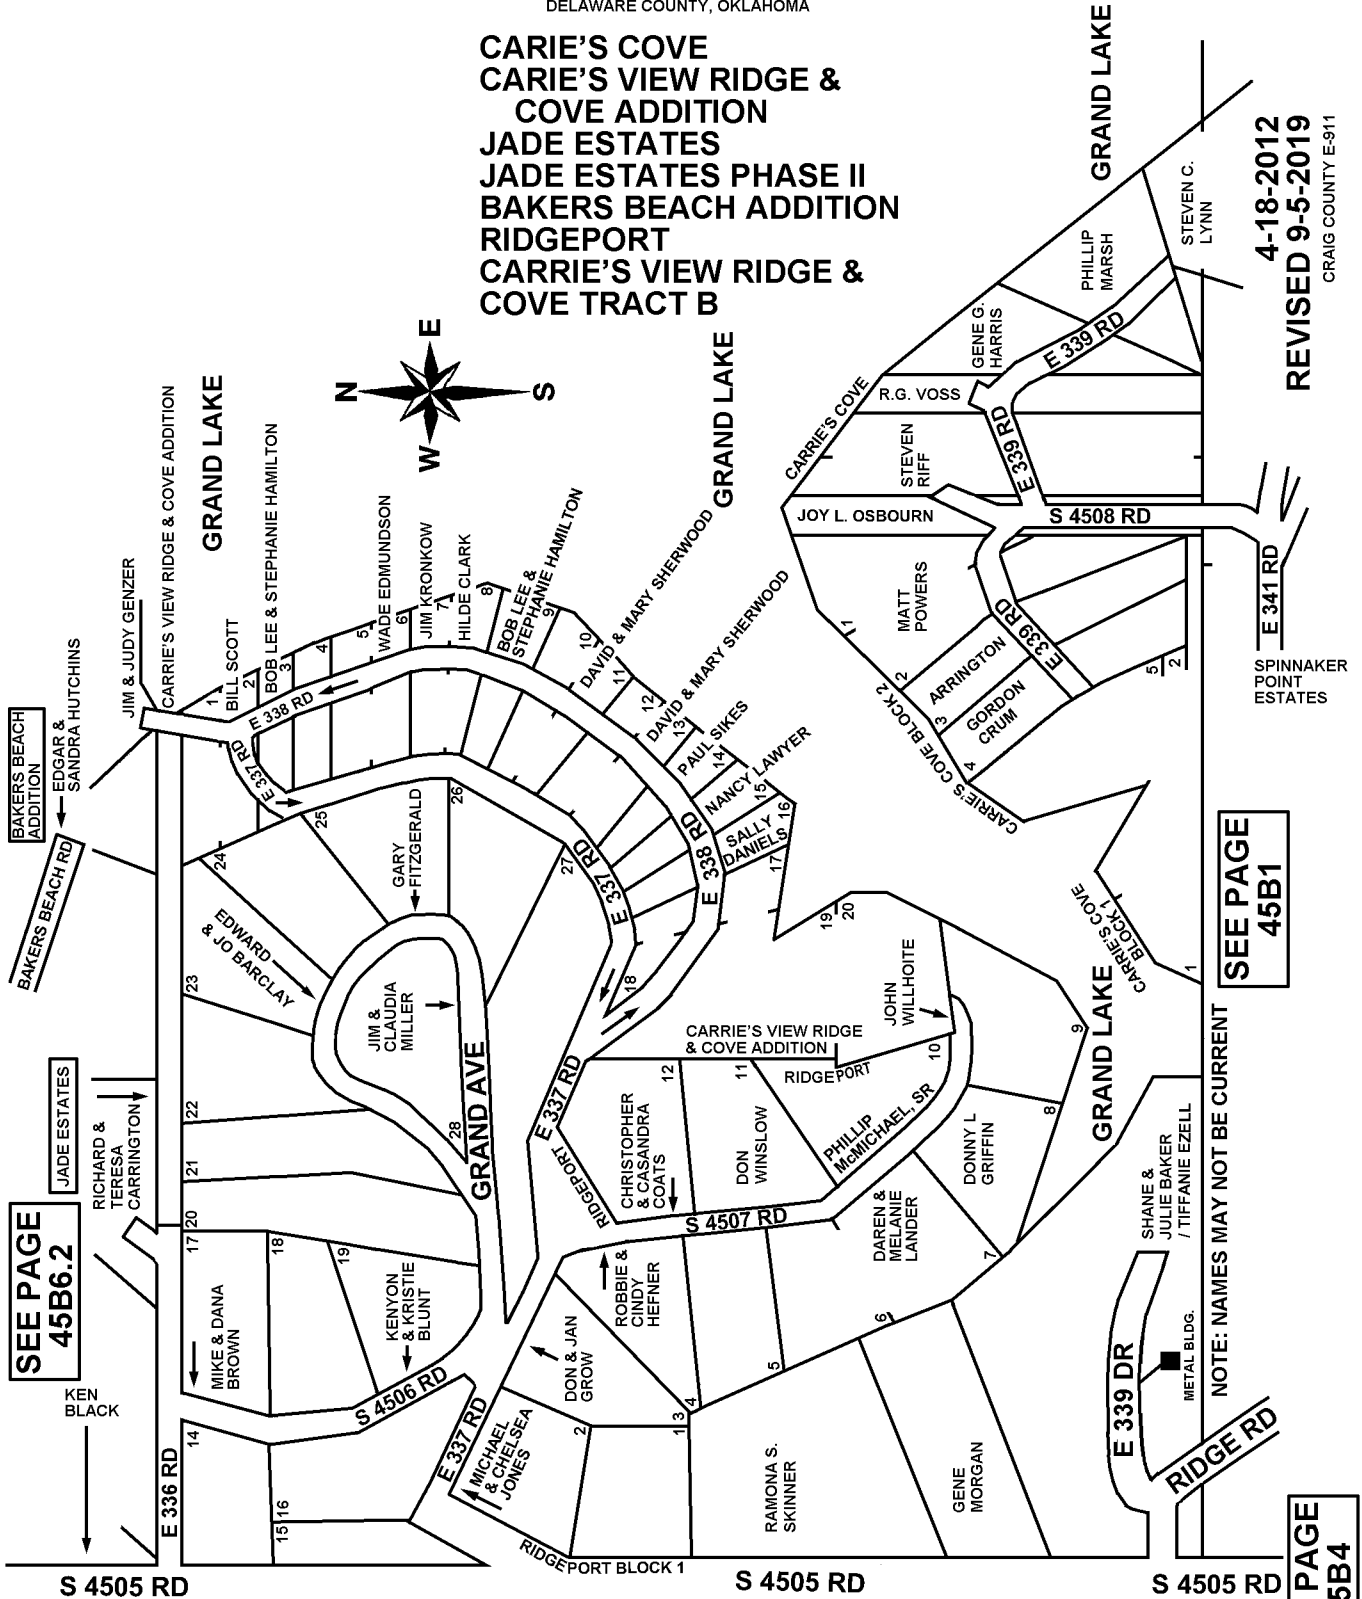

T24N - R22E

45B6.1

SECTION 29

DELAWARE COUNTY, OKLAHOMA

CARIE'S COVE
CARIE'S VIEW RIDGE &
COVE ADDITION
JADE ESTATES
JADE ESTATES PHASE II
BAKERS BEACH ADDITION
RIDGEPORT
CARIE'S VIEW RIDGE &
COVE TRACT B

4-18-2012
REVISED 9-5-2019
CRAIG COUNTY E-911

SEE PAGE
45B1

NOTE: NAMES MAY NOT BE CURRENT

SEE PAGE
45B4

SEE PAGE
45B6.2

JADE ESTATES
PHASE II

CARIE'S VIEW RIDGE & COVE TRACT B