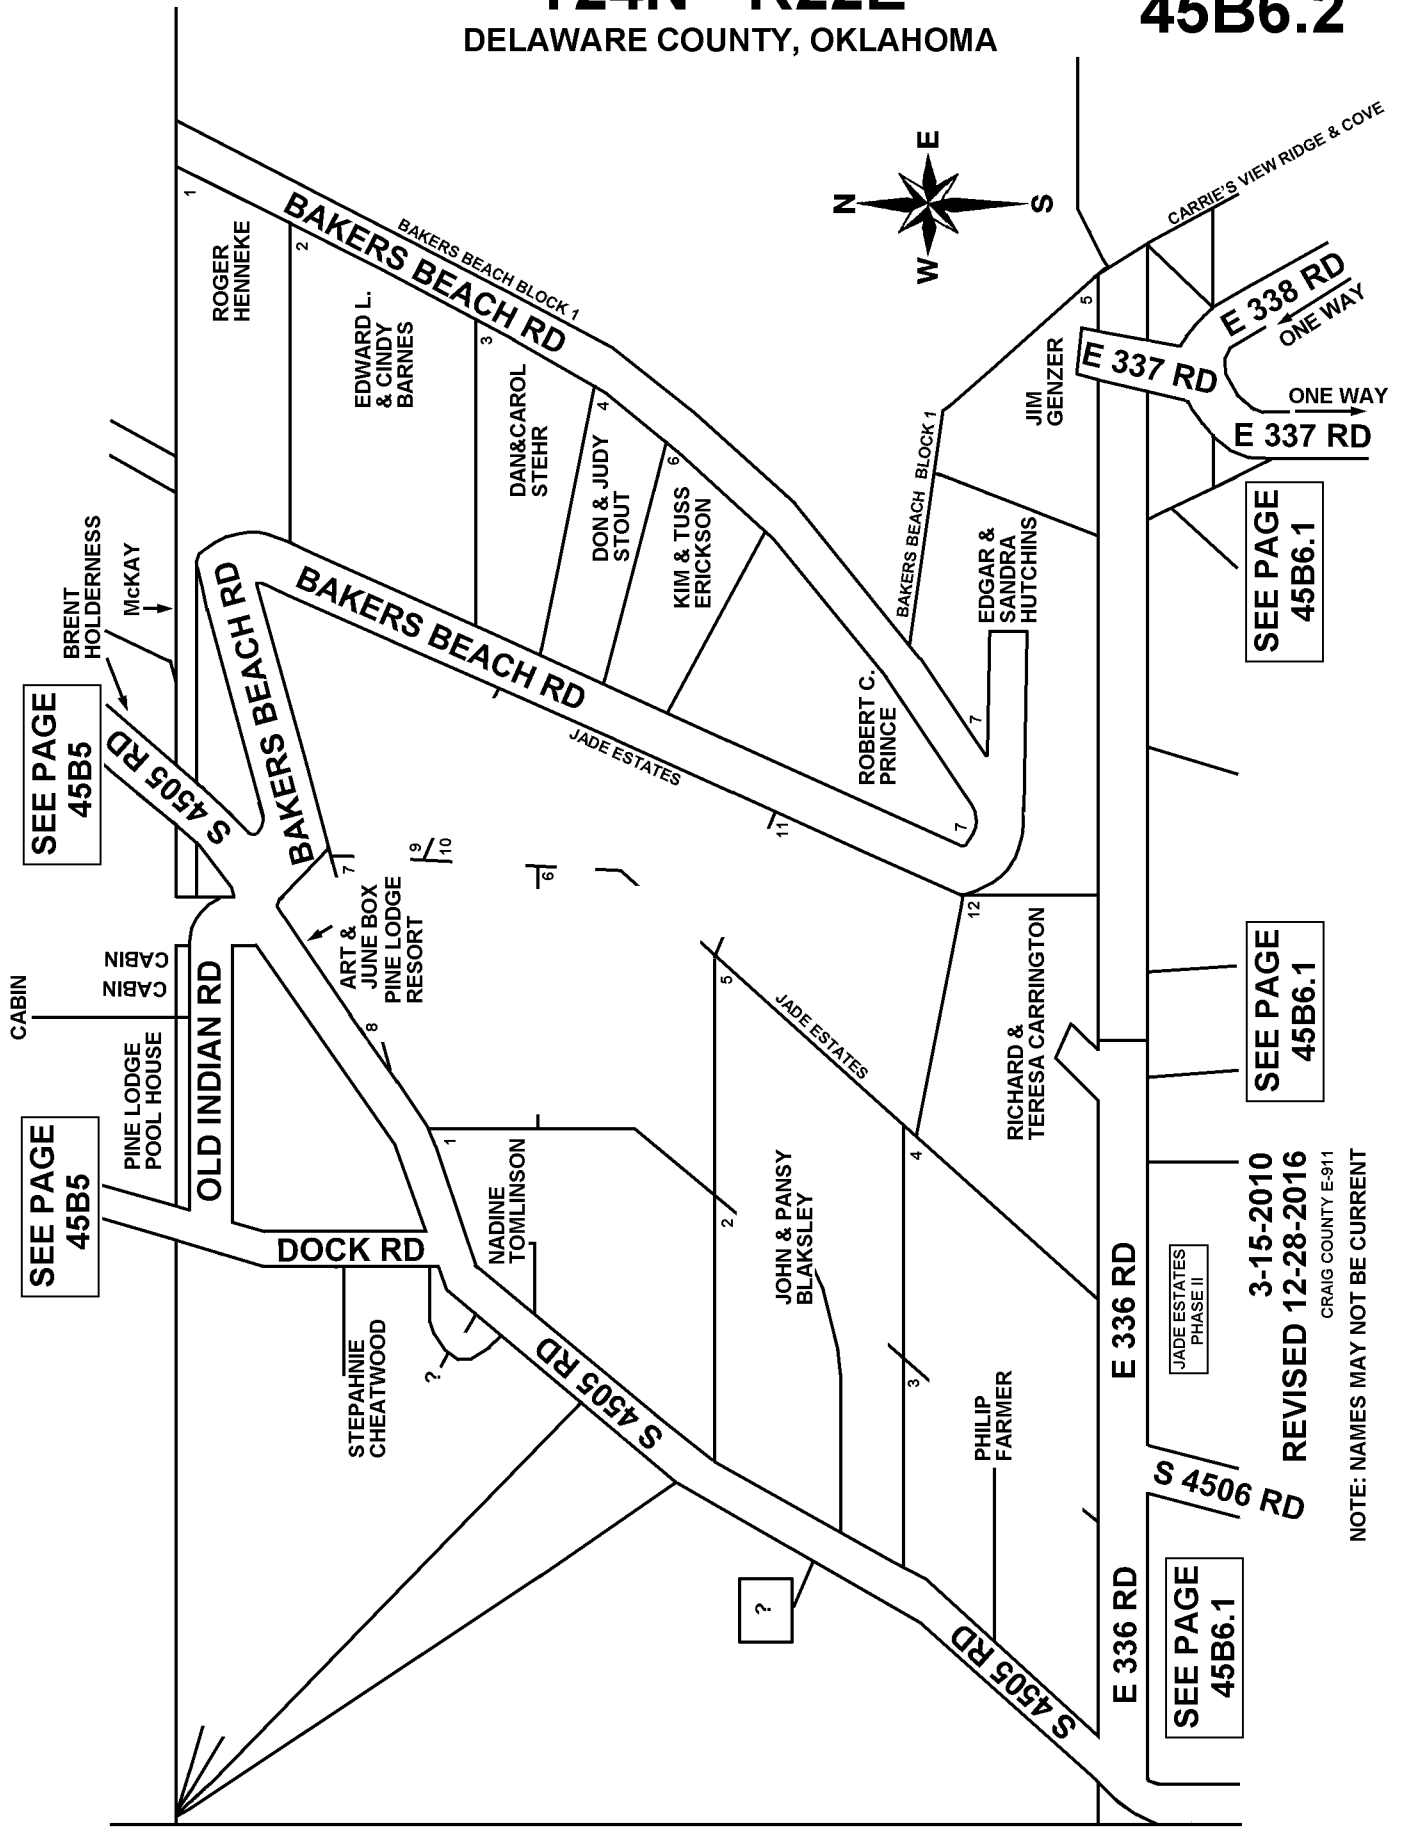

T24N - R22E
DELAWARE COUNTY, OKLAHOMA

45B6.2

SEE PAGE
45B6.1

SEE PAGE
45B6.1

3-15-2010
REVISED 12-28-2016
CRAIG COUNTY E-911

SEE PAGE
45B6.1

NOTE: NAMES MAY NOT BE CURRENT