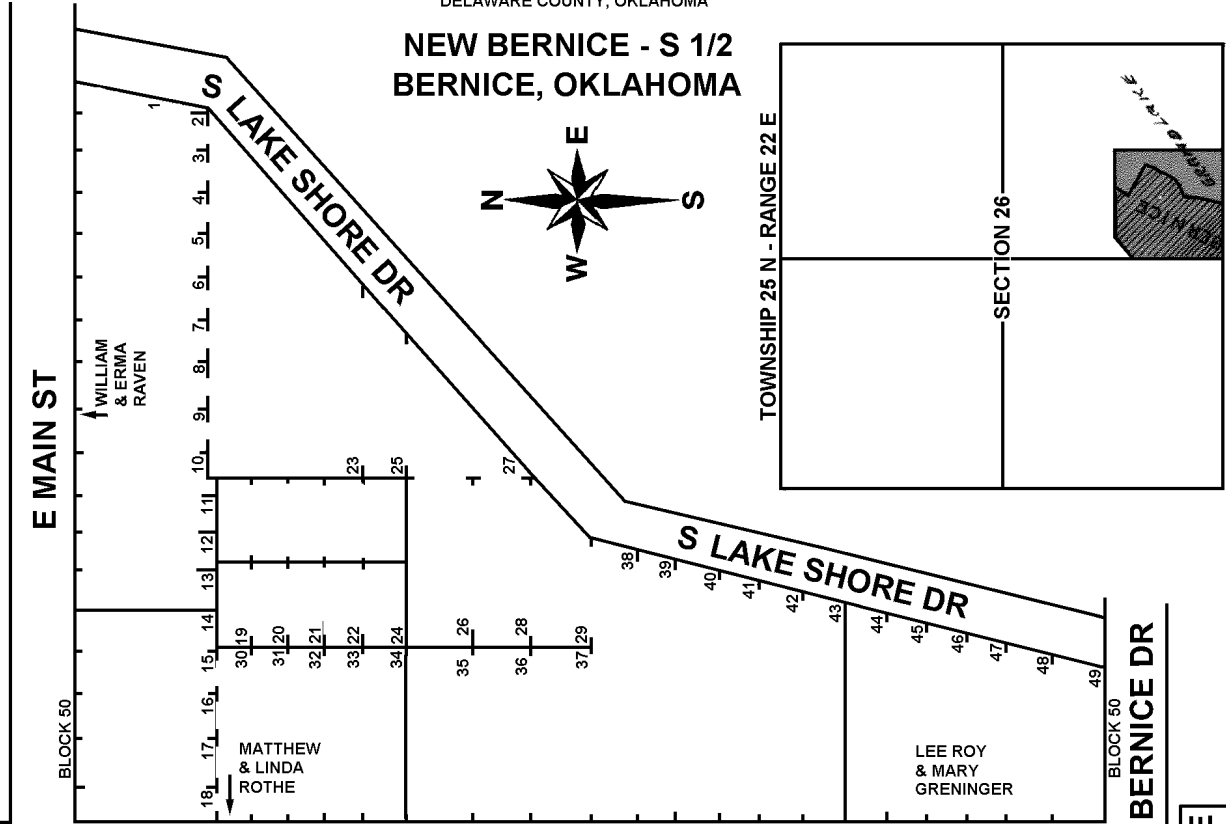

## SECTION 26

DELAWARE COUNTY, OKLAHOMA

### NEW BERNICE - S 1/2 BERNICE, OKLAHOMA

SEE PAGE  
45C19A

NOTE: NAMES MAY NOT BE CURRENT

5-14-2010  
REVISED 3-20-2015

CRAIG COUNTY E-911

SEE PAGE  
45C19

SEE PAGE  
45C18

SEE PAGE  
45C19

JOHN DR

SEE PAGE  
45C19

SEE PAGE  
45C16

SEE PAGE  
45C16

W | E  
BERNICE DR

S 4535 RD

SEE PAGE  
45C18