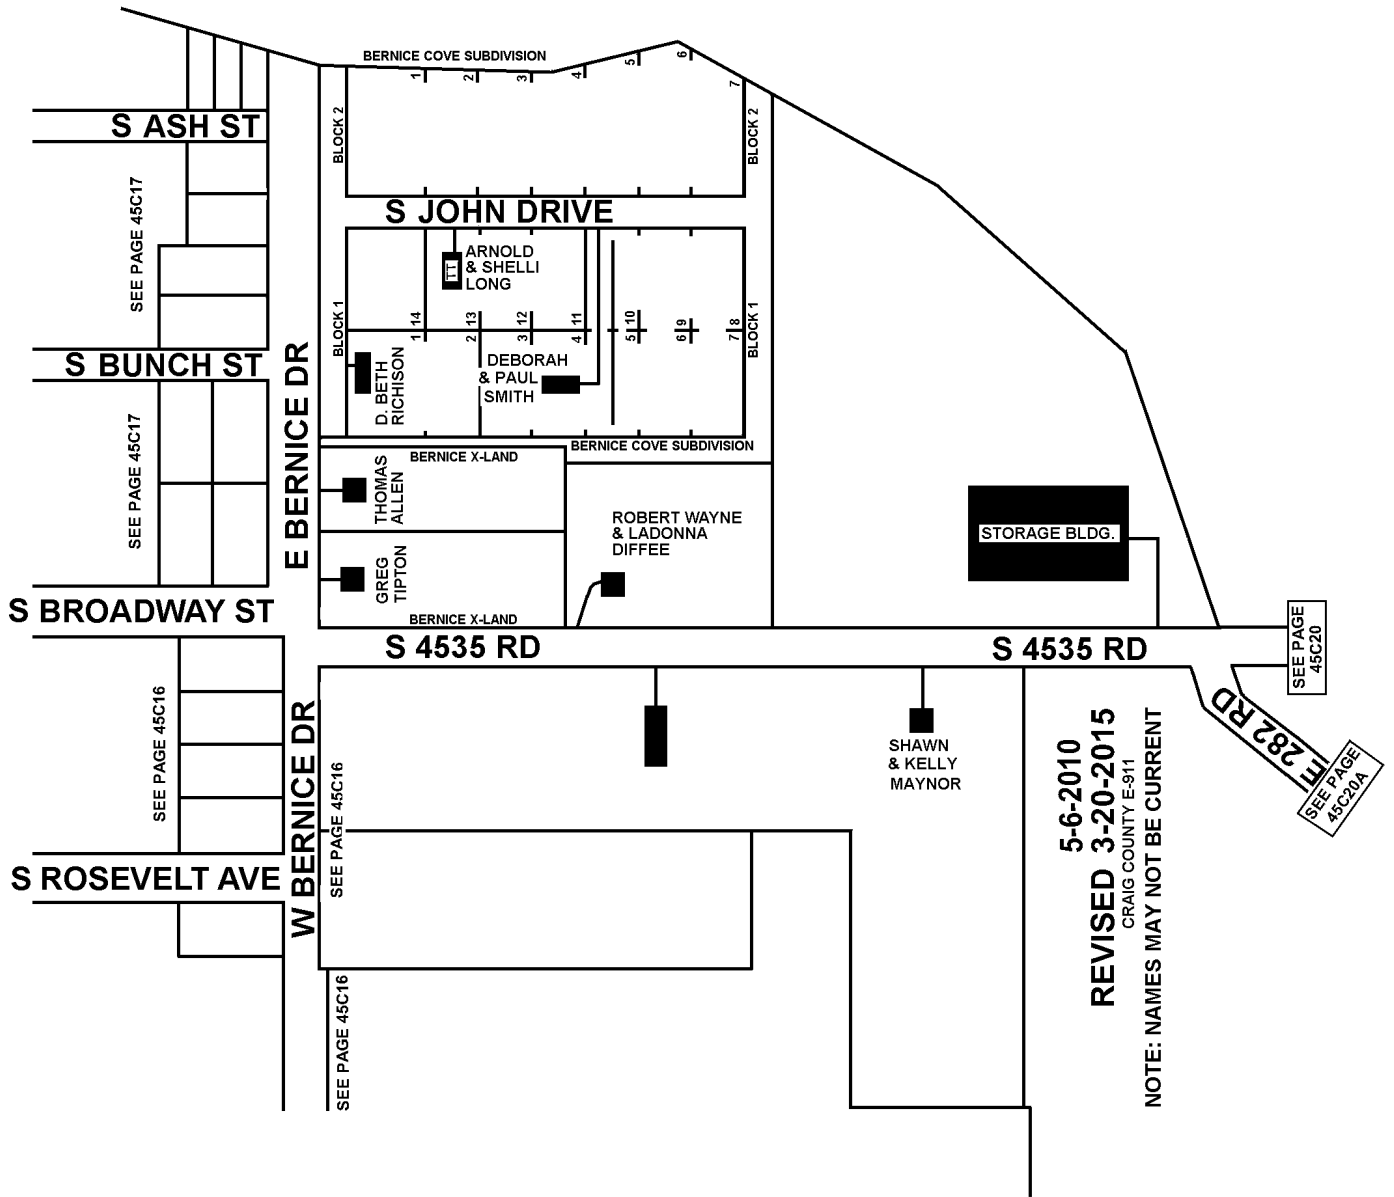

T25N - R22E

45C18

SECTION 35

DELAWARE COUNTY, OKLAHOMA

BERNICE COVE SUBDIVISION BERNICE, OKLAHOMA

5-6-2010
REVISED 3-20-2015
CRAIG COUNTY E-911
NOTE: NAMES MAY NOT BE CURRENT