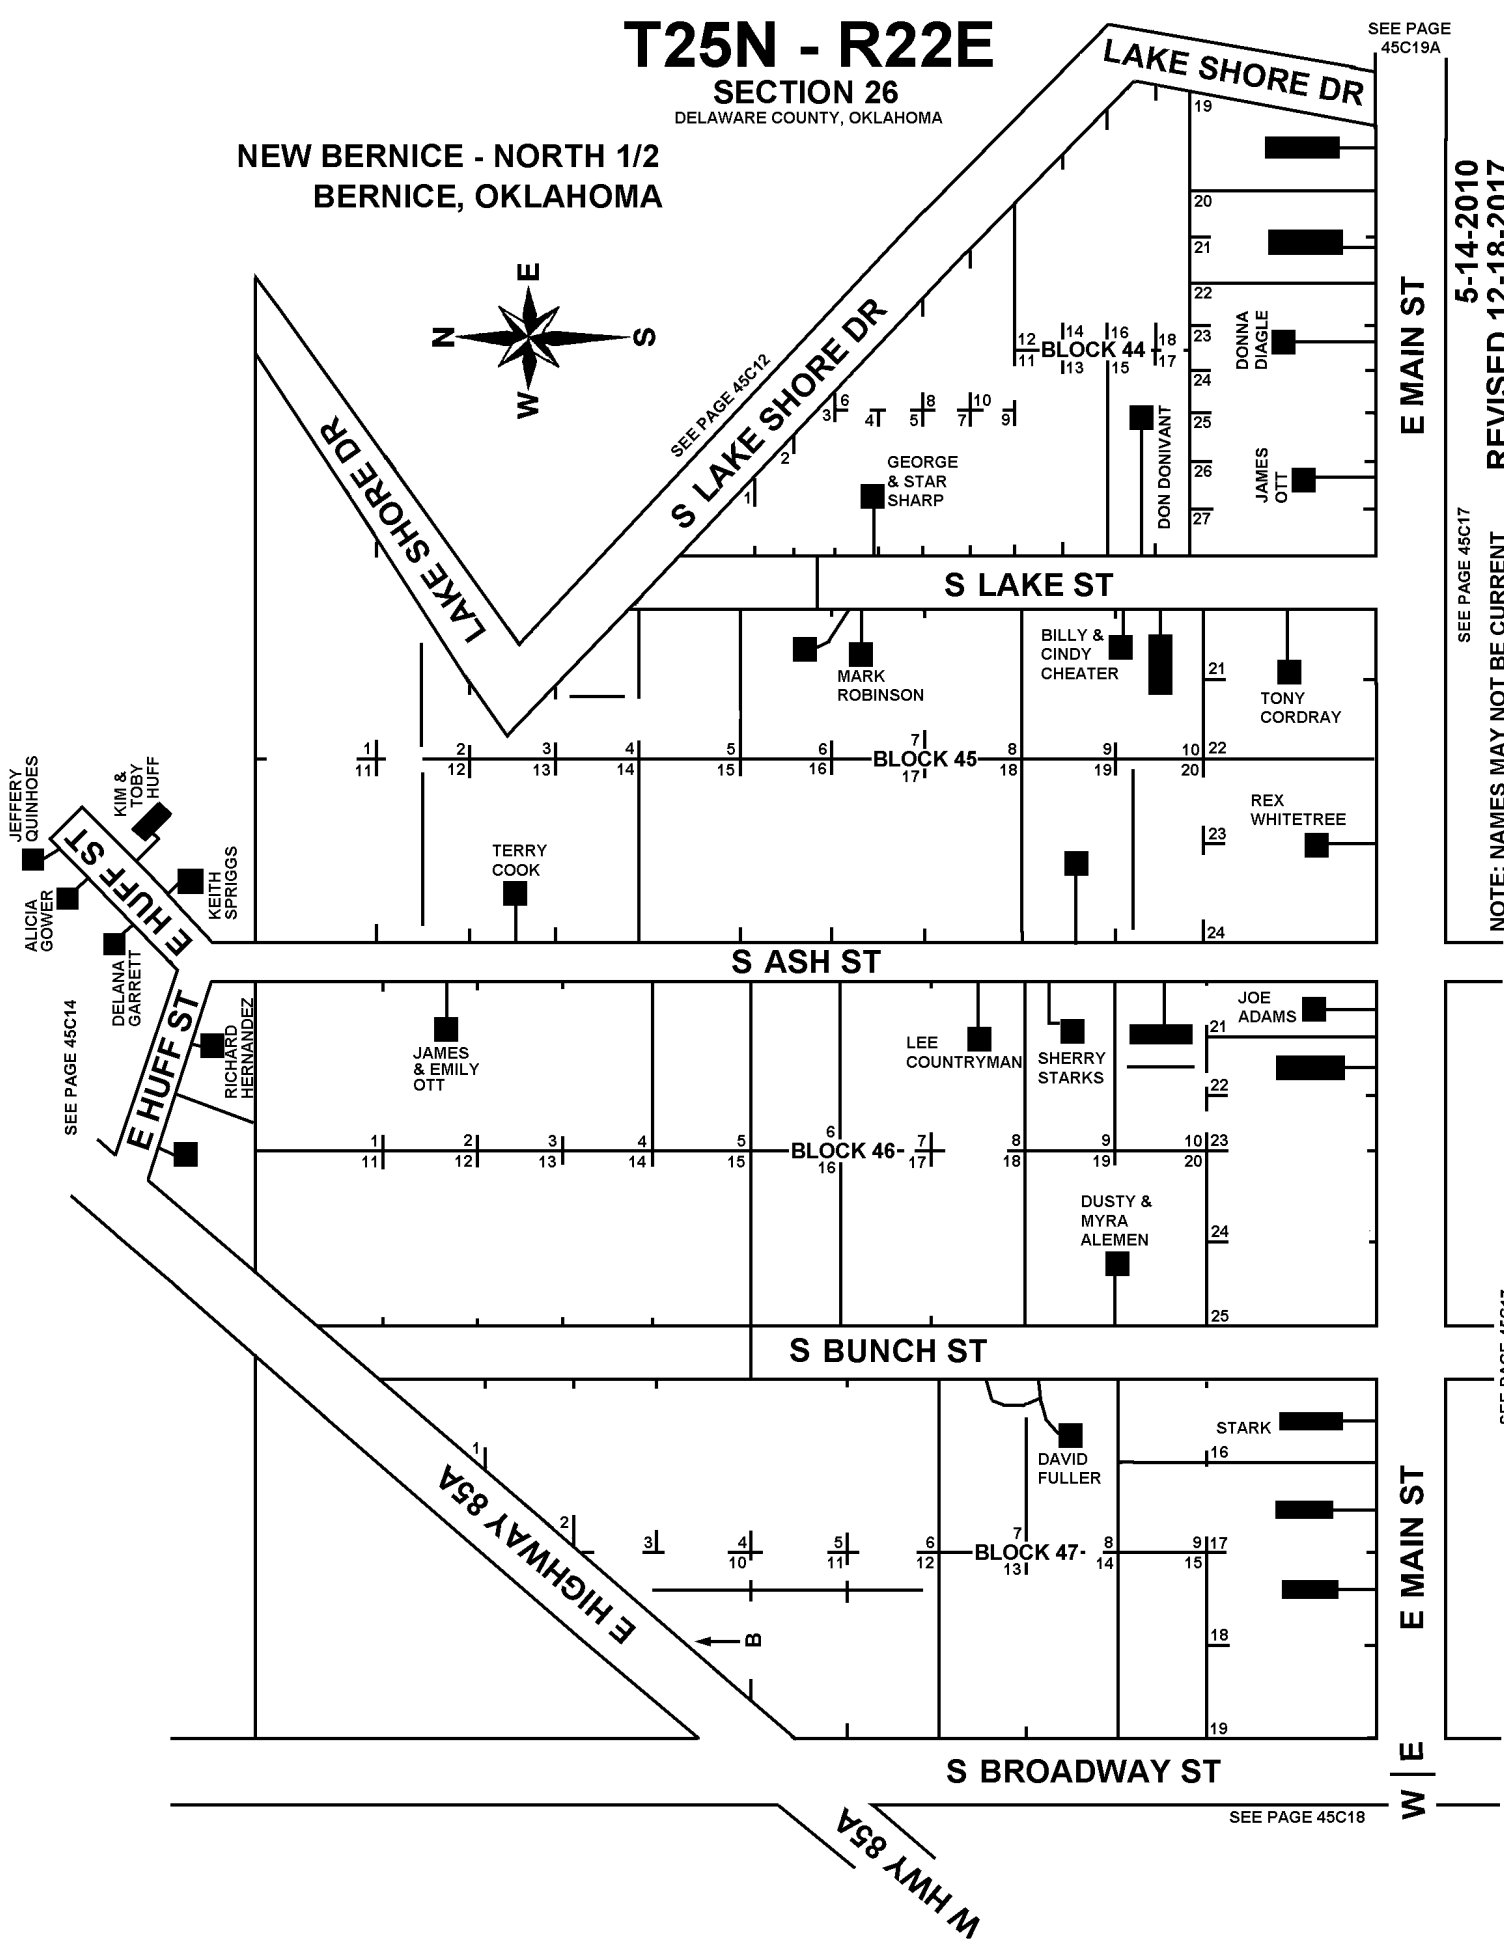

# T25N - R22E

SECTION 26  
DELAWARE COUNTY, OKLAHOMA

NEW BERNICE - NORTH 1/2  
BERNICE, OKLAHOMA

SEE PAGE  
45C19A

5-14-2010  
REVISED 12-18-2017  
CRAIG COUNTY E-911

SEE PAGE 45C17

SEE PAGE 45C14

SEE PAGE 45C17

SEE PAGE 45C18

NOTE: NAMES MAY NOT BE CURRENT