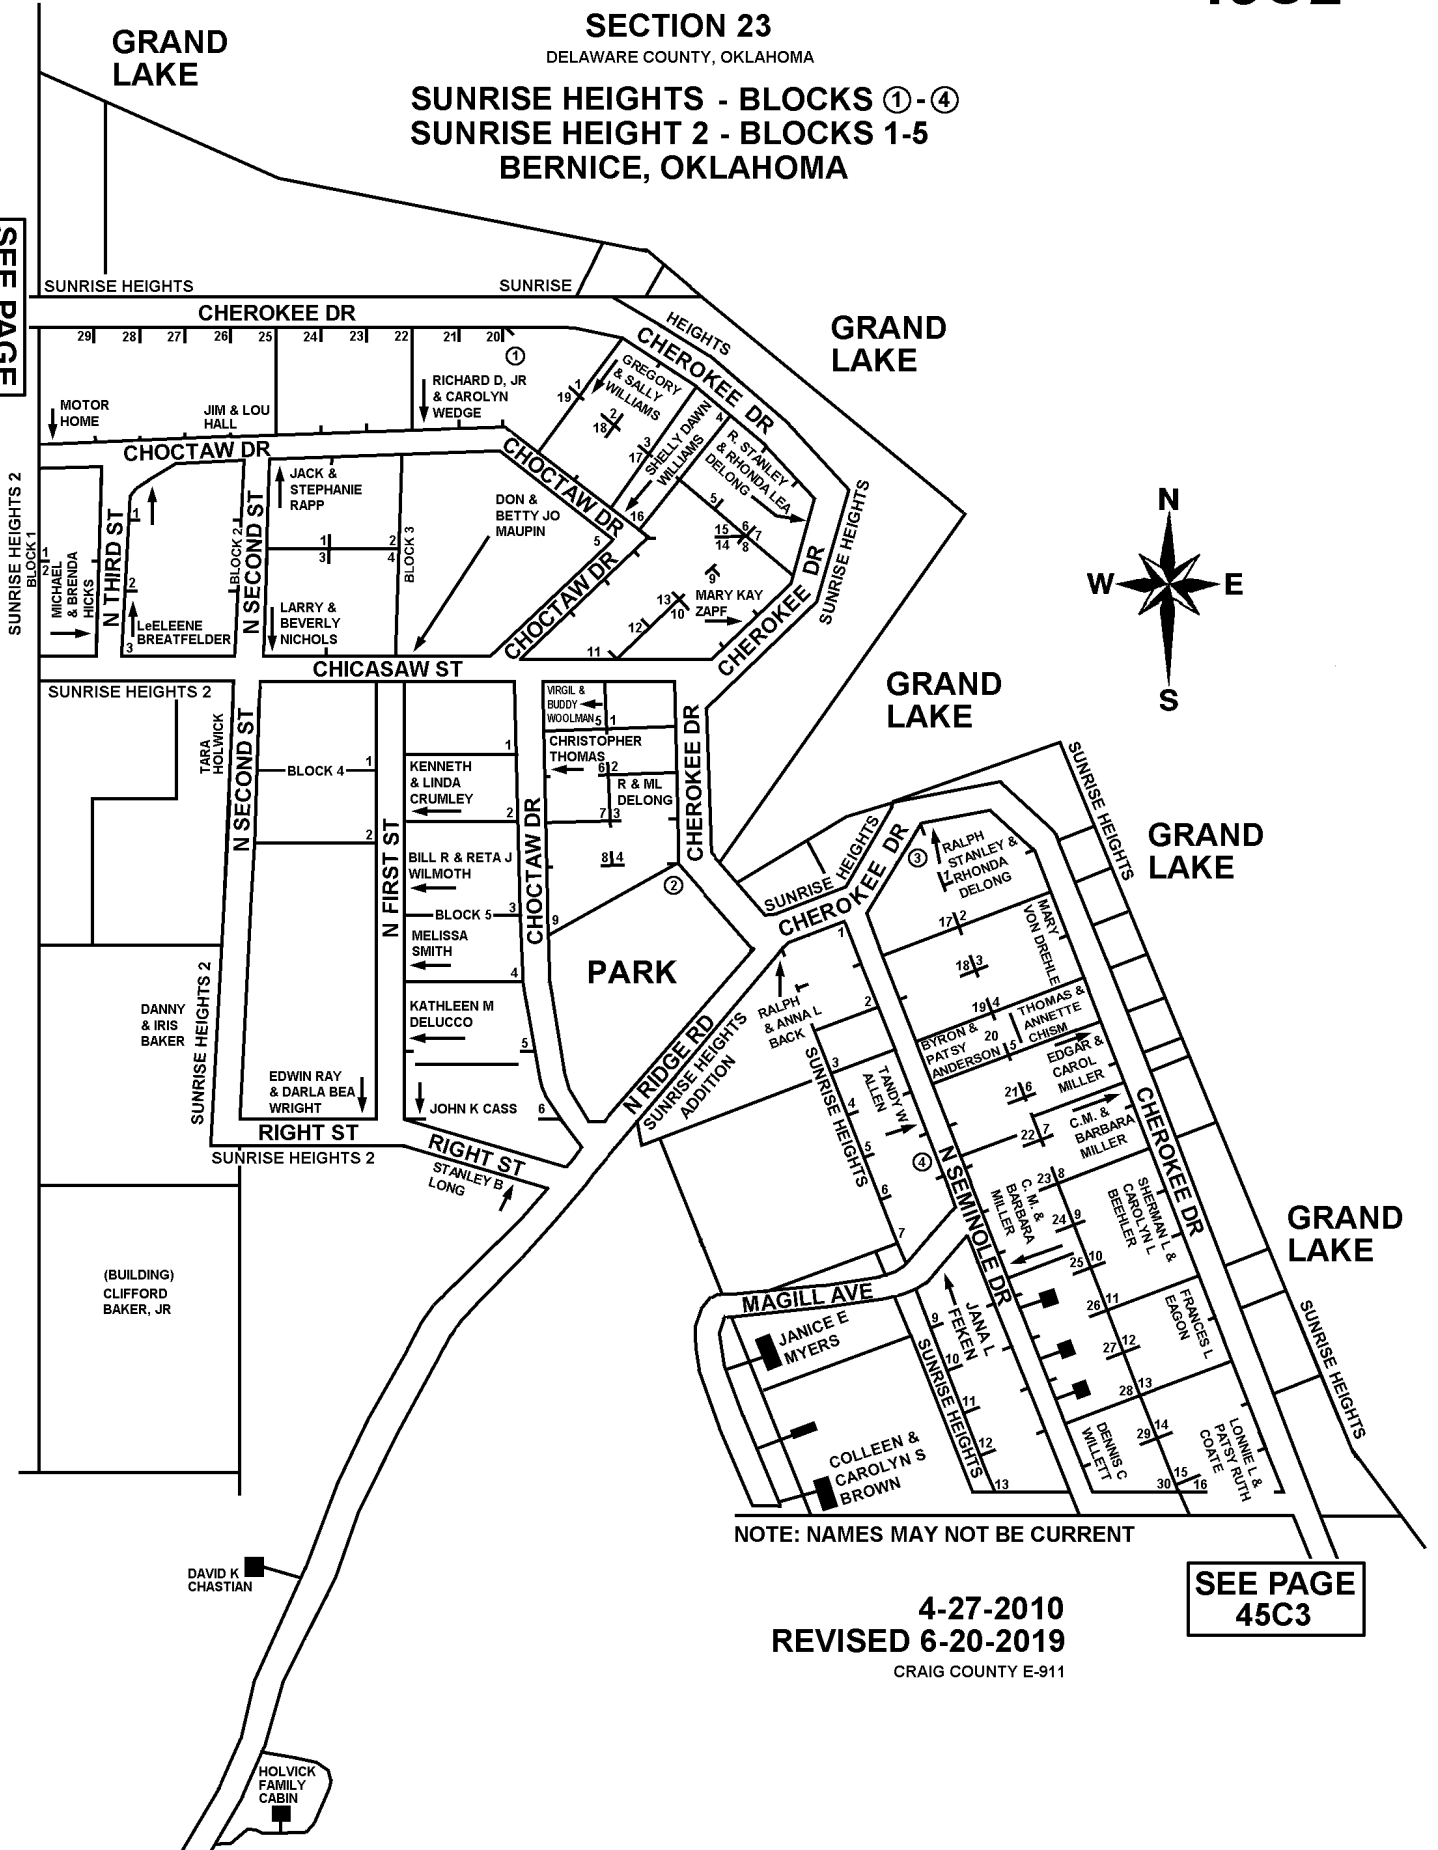

T25N-R22E

45C2

SECTION 23

DELAWARE COUNTY, OKLAHOMA

SUNRISE HEIGHTS - BLOCKS ①-④ SUNRISE HEIGHT 2 - BLOCKS 1-5 BERNICE, OKLAHOMA

SEE PAGE
45C1

NOTE: NAMES MAY NOT BE CURRENT

SEE PAGE
45C3

4-27-2010
REVISED 6-20-2019

CRAIG COUNTY E-911

SEE PAGE
45C5

DAVID K
CHASTIAN

HOLVICK
FAMILY
CABIN