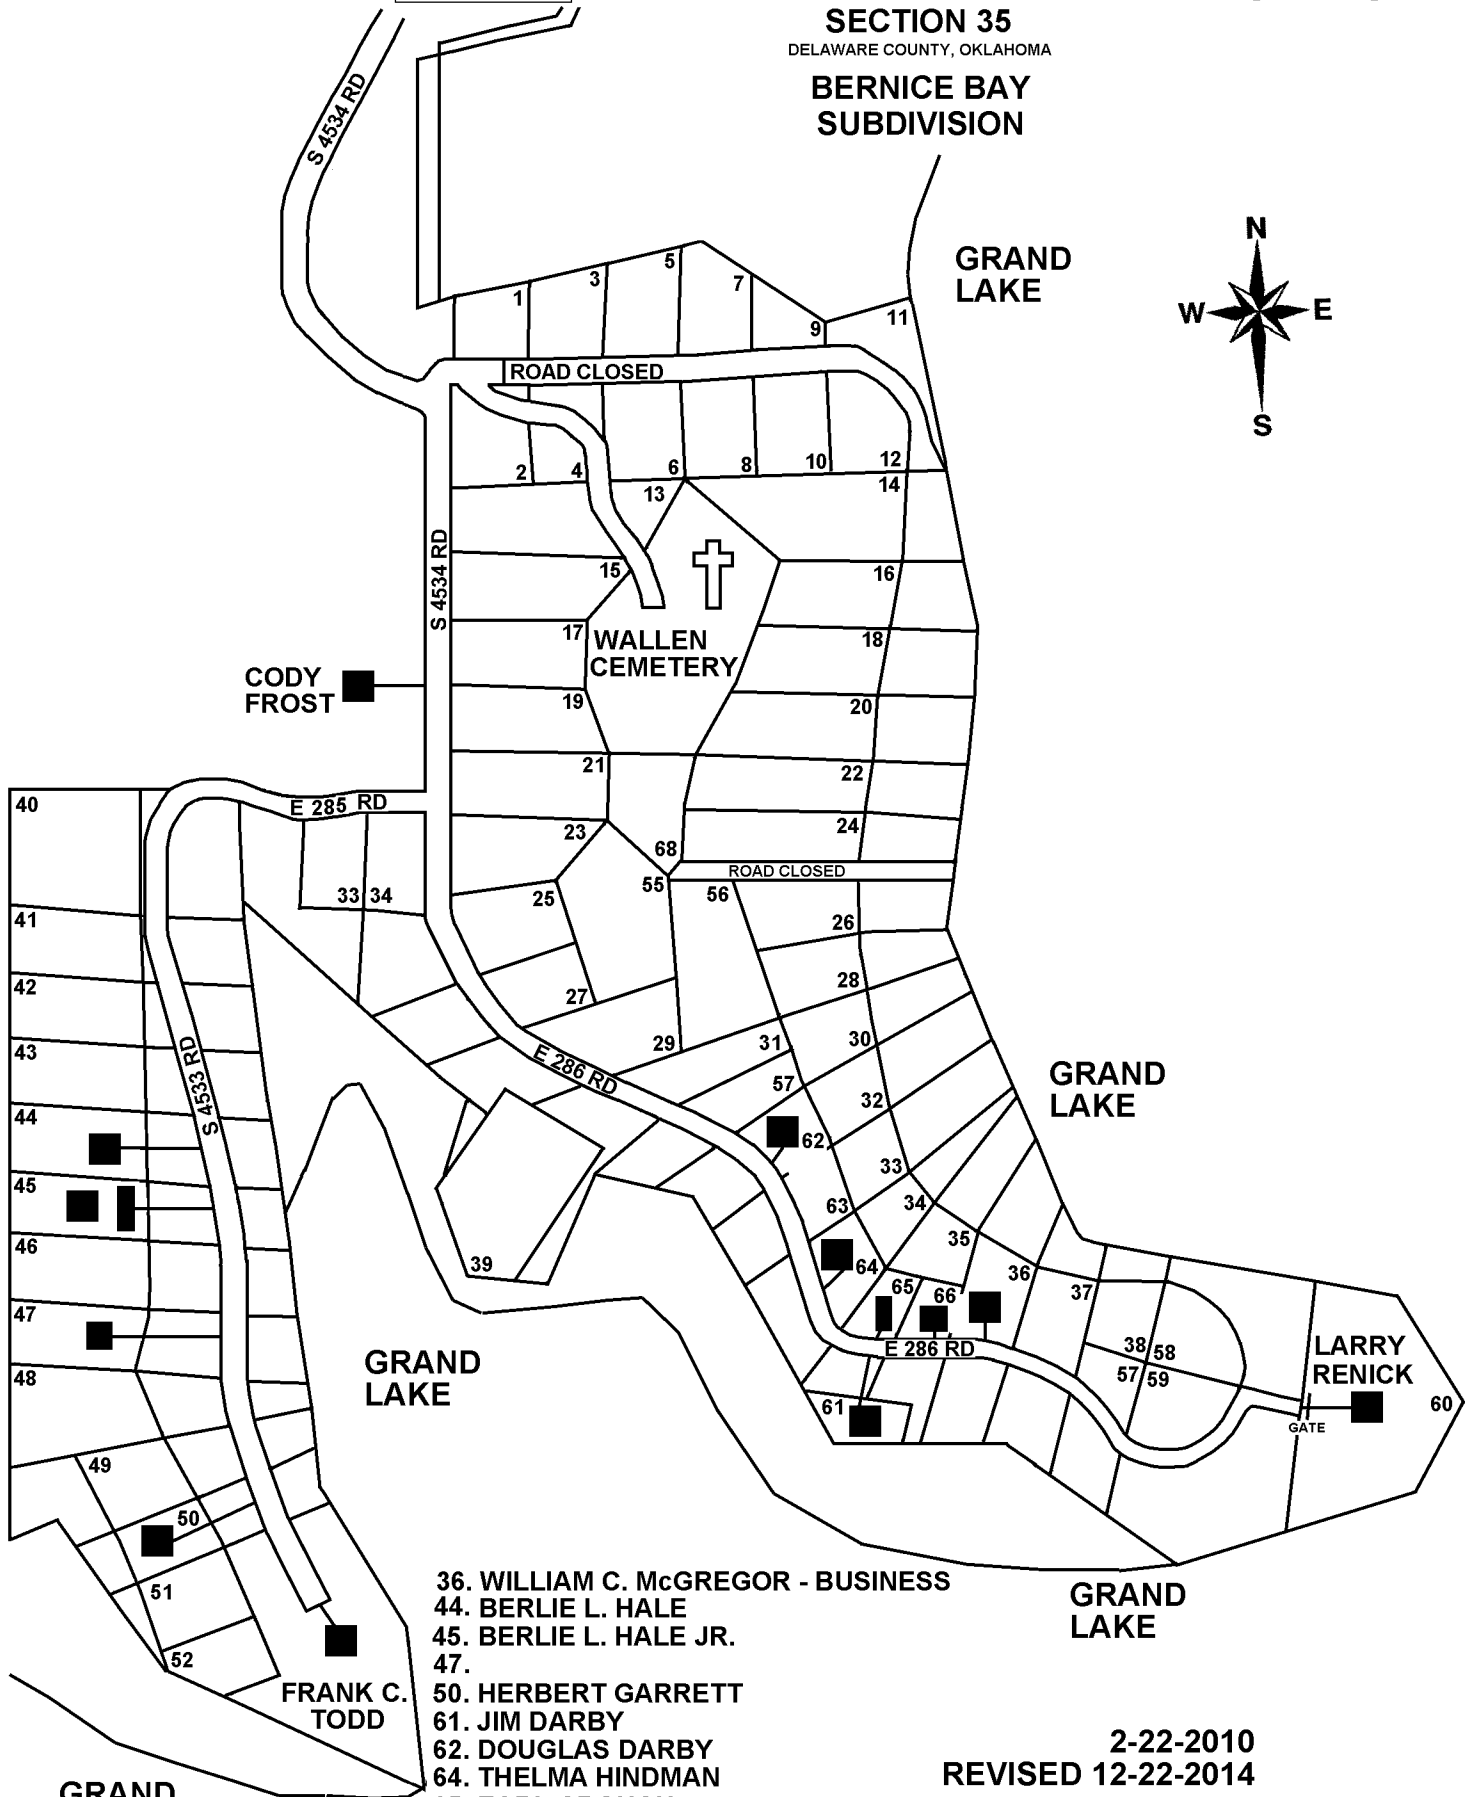

# T25N - R22E

# 45C20A

SECTION 35  
DELAWARE COUNTY, OKLAHOMA

## BERNICE BAY SUBDIVISION

CODY  
FROST

WALLEN  
CEMETERY

GRAND  
LAKE

GRAND  
LAKE

GRAND  
LAKE

GRAND  
LAKE

GRAND  
LAKE