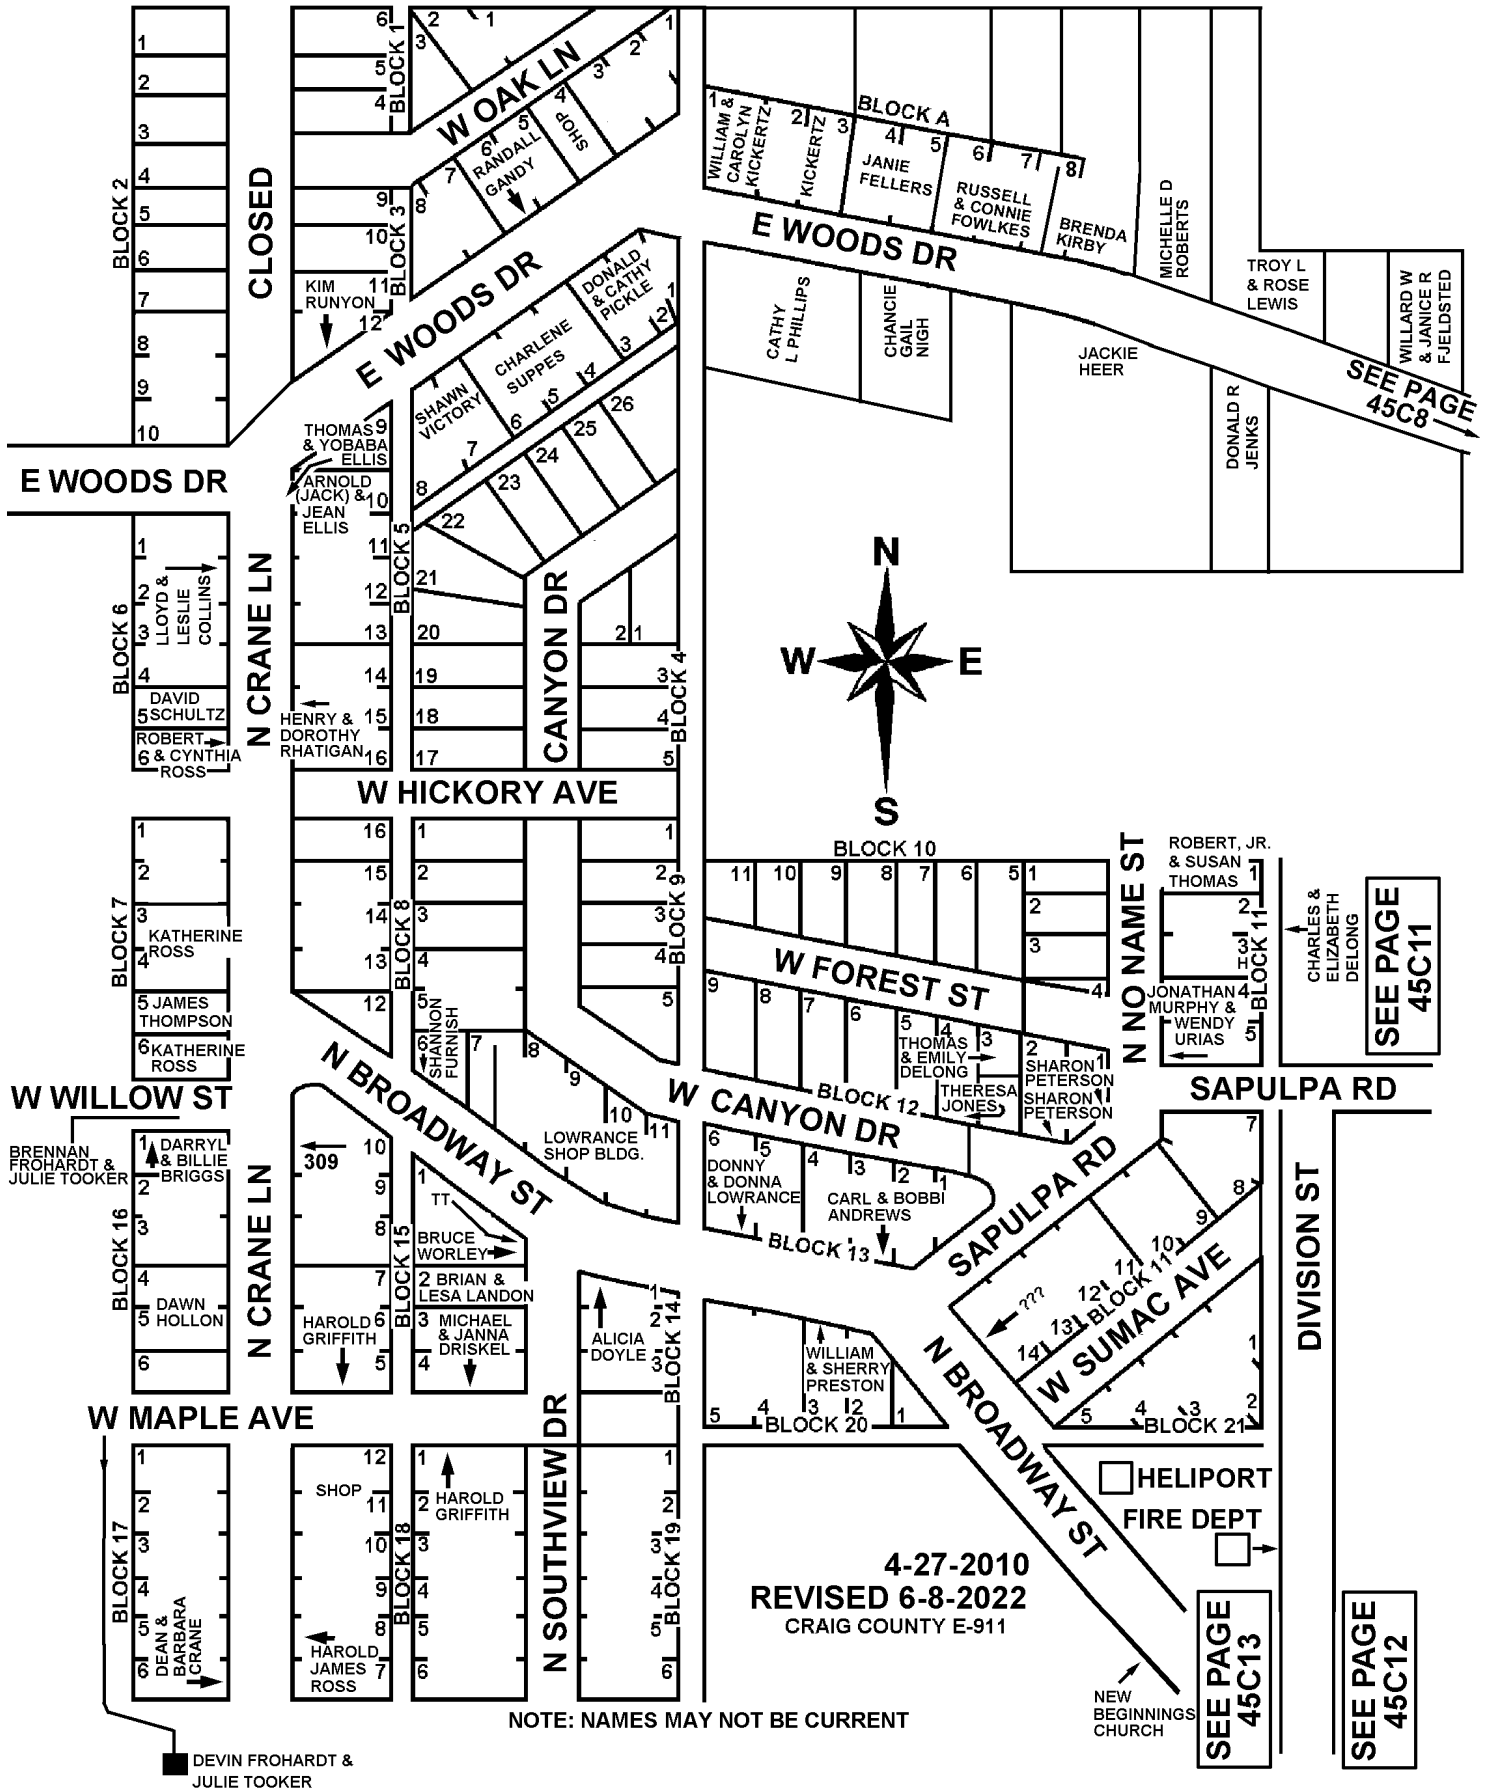

T25N - R22E

45C6

SECTION 26
DELAWARE, OKLAHOMA

LAKEVIEW ADDITION
BERNICE, OKLAHOMA

DEVIN FROHARDT &
JULIE TOOKER