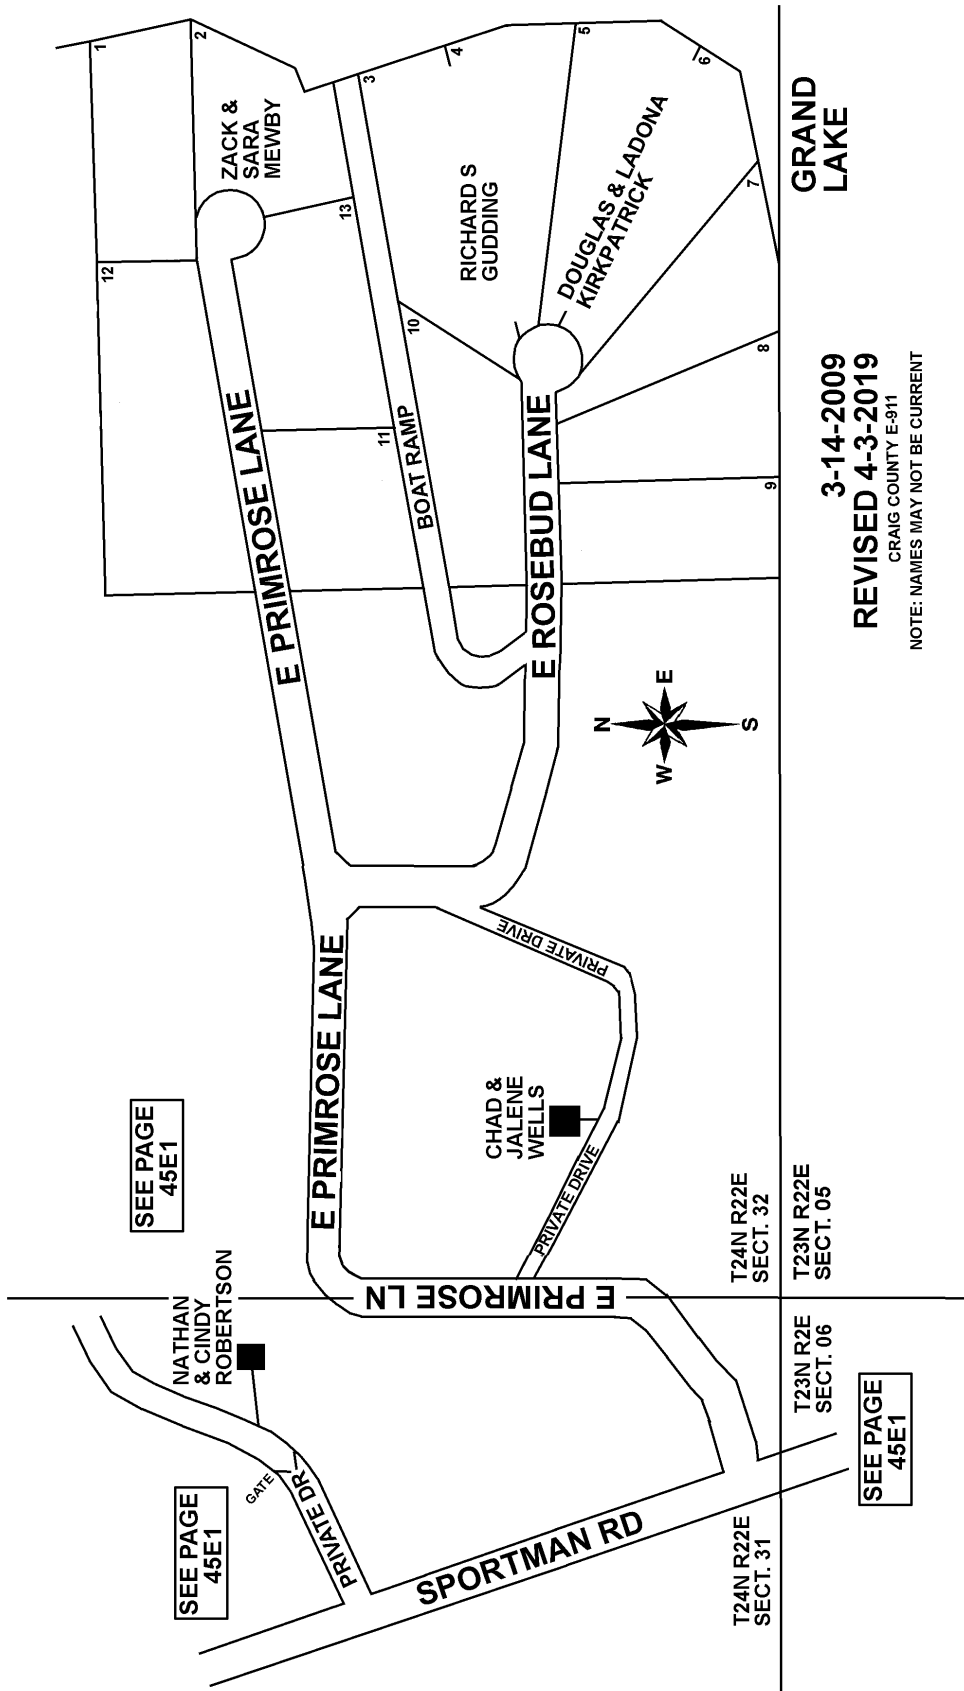

T24N - R22E

SECTION 31 & 32

DELAWARE COUNTY, OKLAHOMA

45E1.1

AMELIA ROSE ESTATES

GRAND LAKE

3-14-2009
REVISED 4-3-2019
CRAIG COUNTY E-911
NOTE: NAMES MAY NOT BE CURRENT