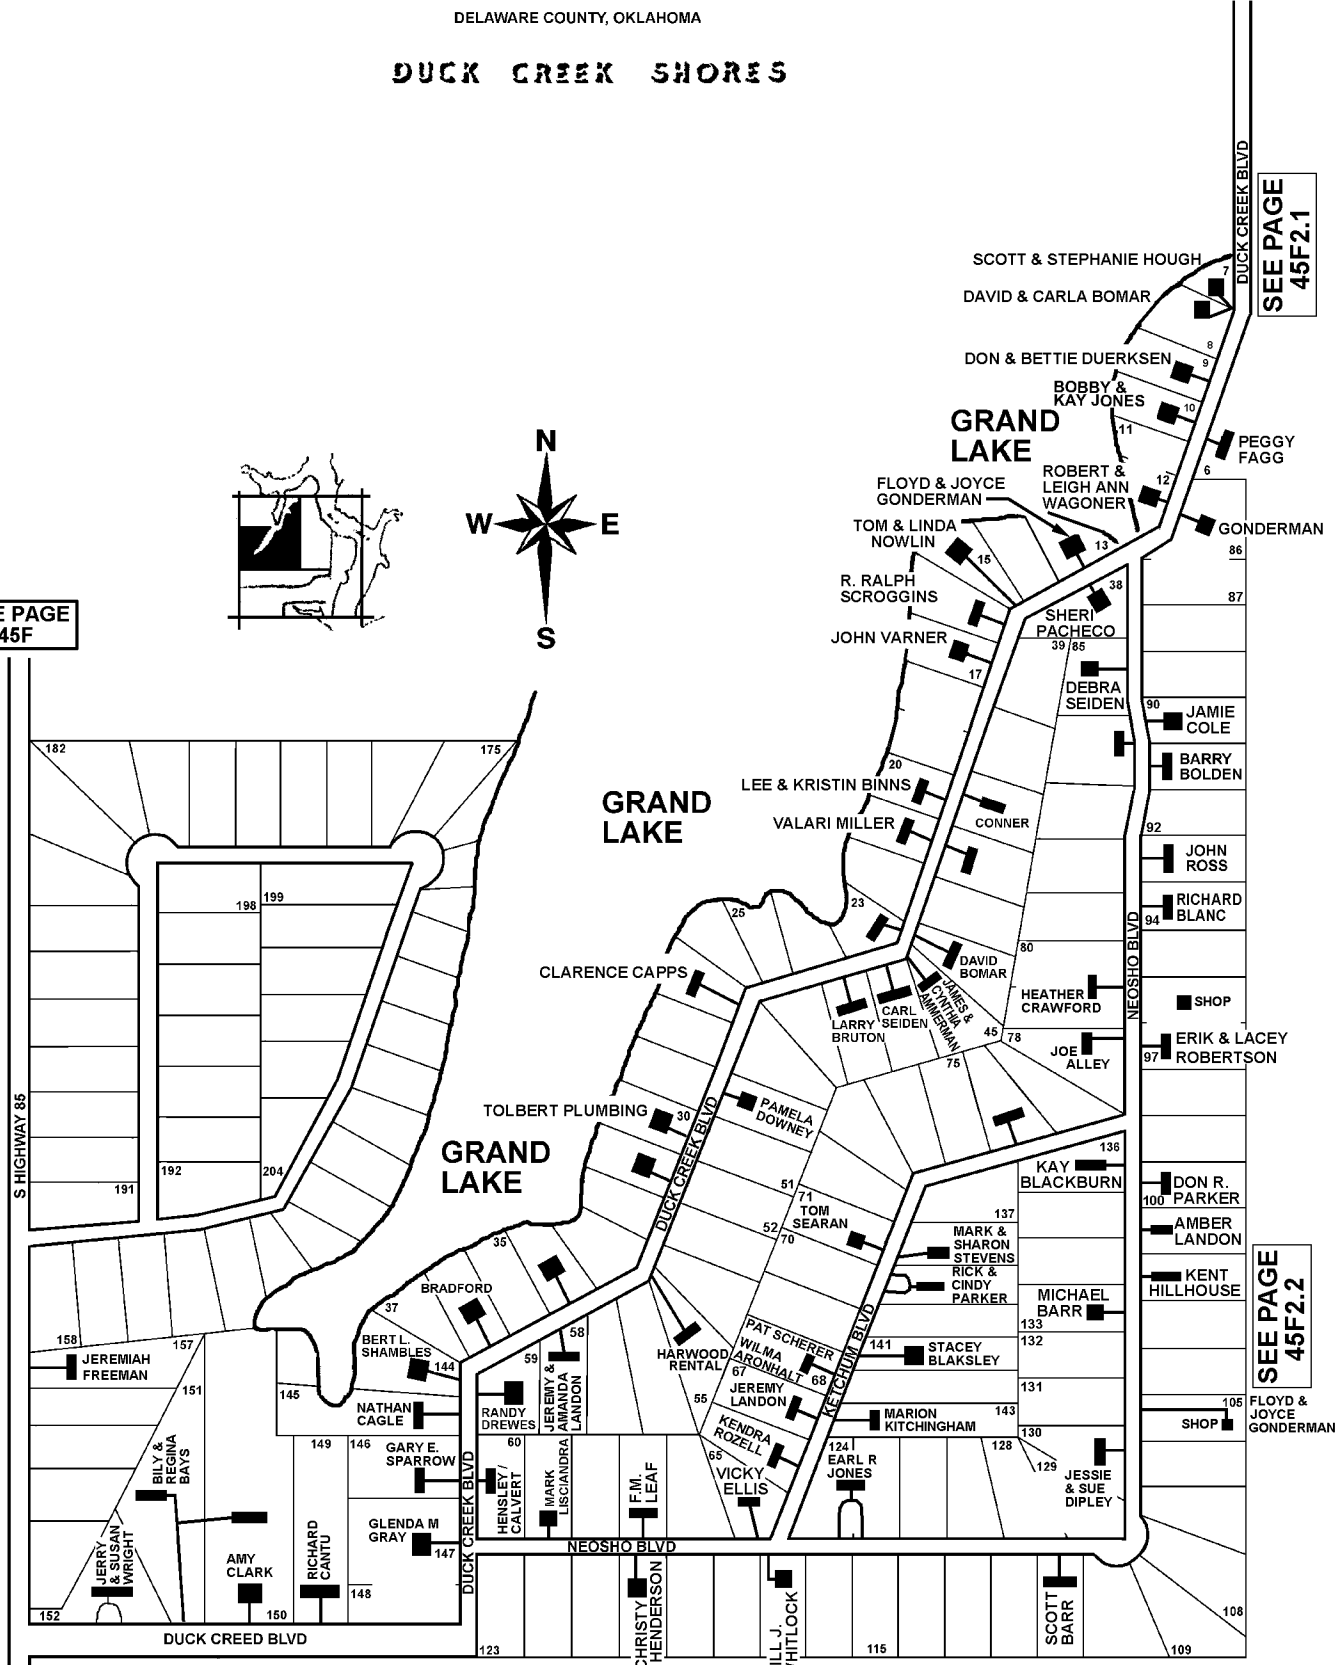

T-24N - R22E

SECTION 20

DELAWARE COUNTY, OKLAHOMA

DUCK CREEK SHORES

SEE PAGE 45F

SEE PAGE 45F2.1

SEE PAGE 45F2.2

SEE PAGE 45F

NOTE: NAMES MAY NOT BE CURRENT

TT = TRAVEL TRAILER

10-18-2004
REVISED 8-12-2022
CRAIG COUNTY E-911