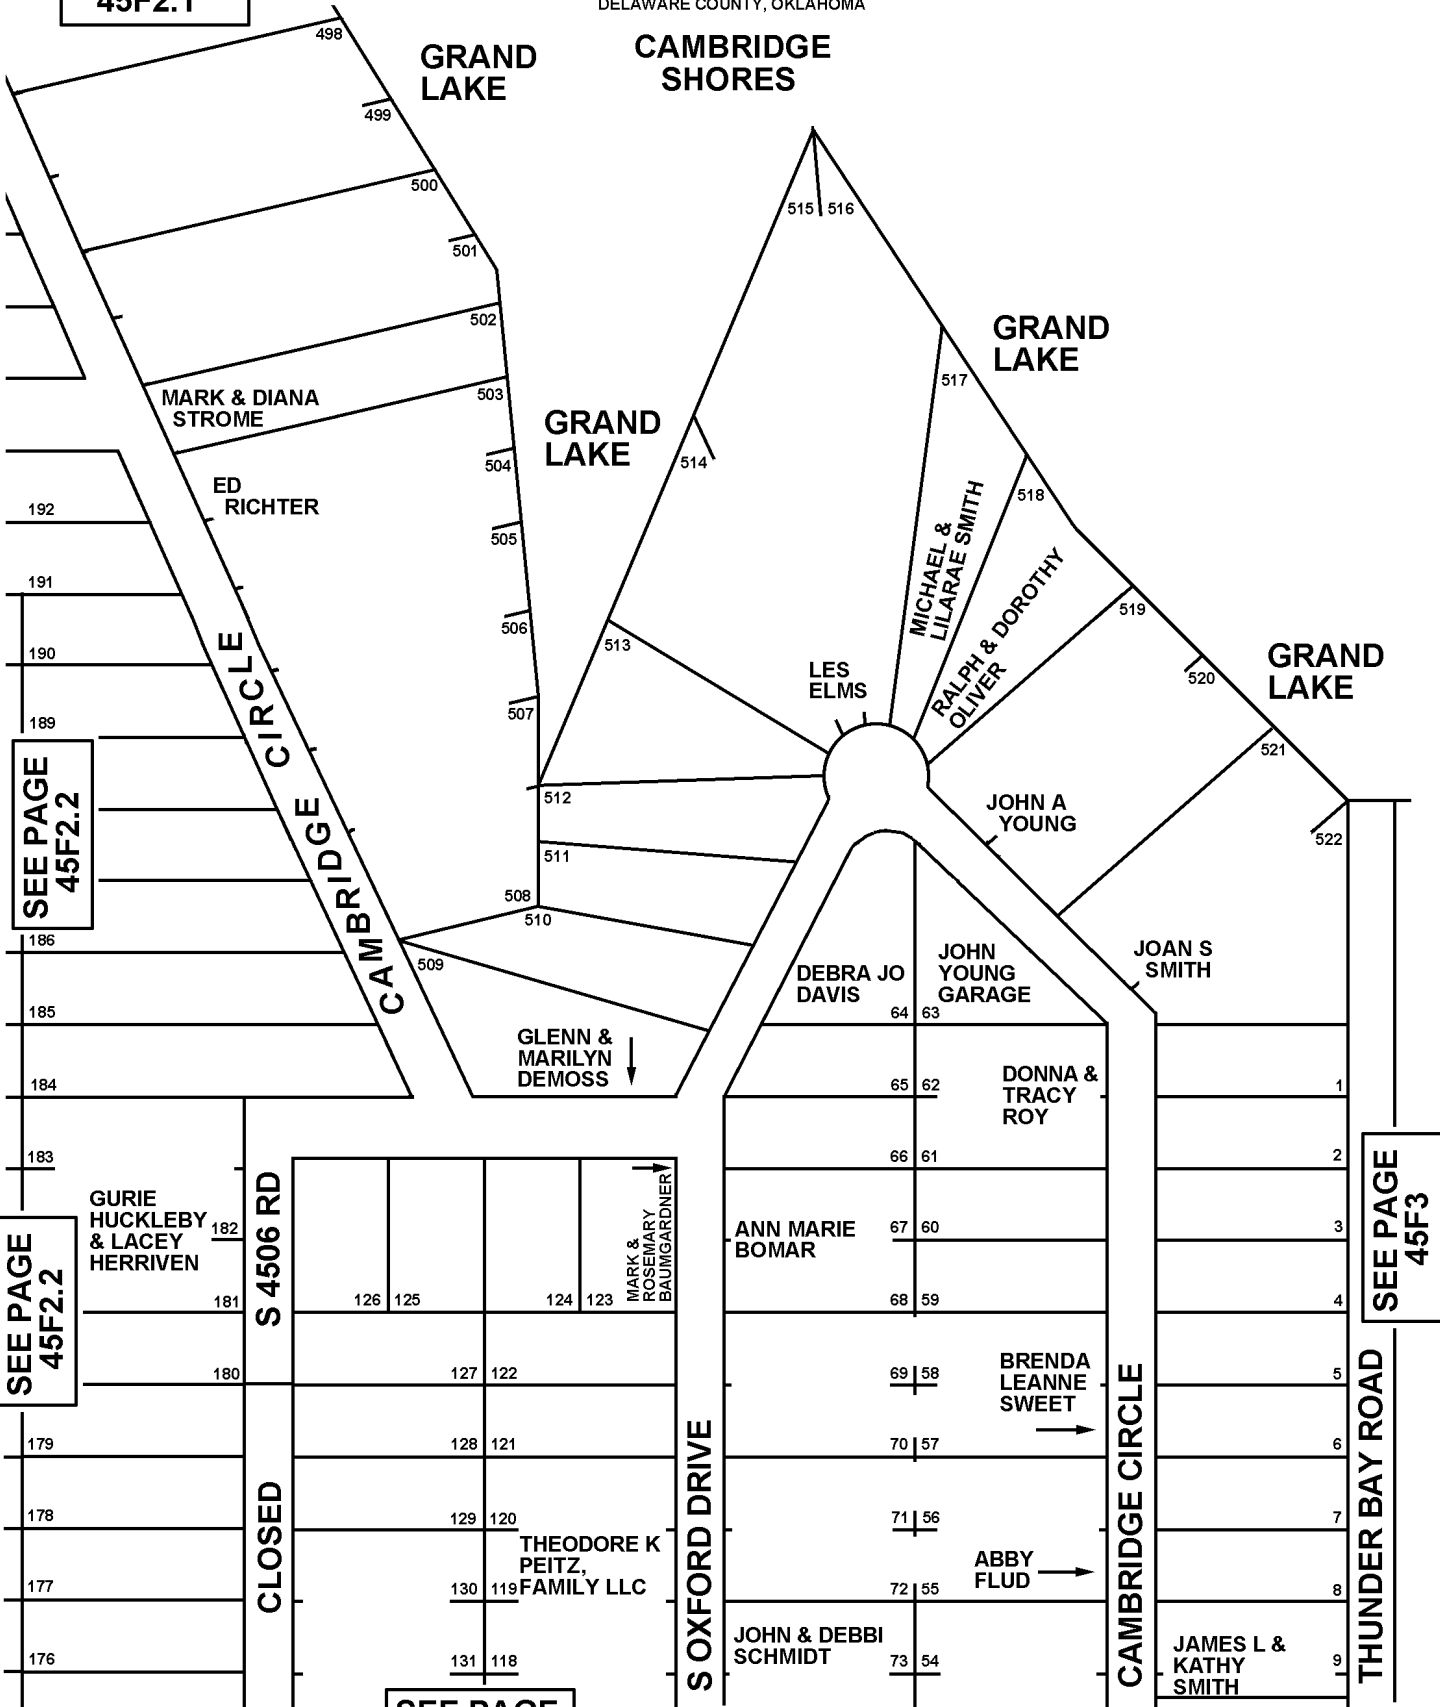

T24N - R22E

SECTION 20

DELAWARE COUNTY, OKLAHOMA

45F2.4

SEE PAGE
45F2.1

SEE PAGE
45F2.2

SEE PAGE
45F2.2

SEE PAGE
45F3

SEE PAGE
45F2.5

NOTE: NAMES MAY NOT BE CURRENT

7-5-2004
REVISED 12-1-2022
CRAIG COUNTY E-911