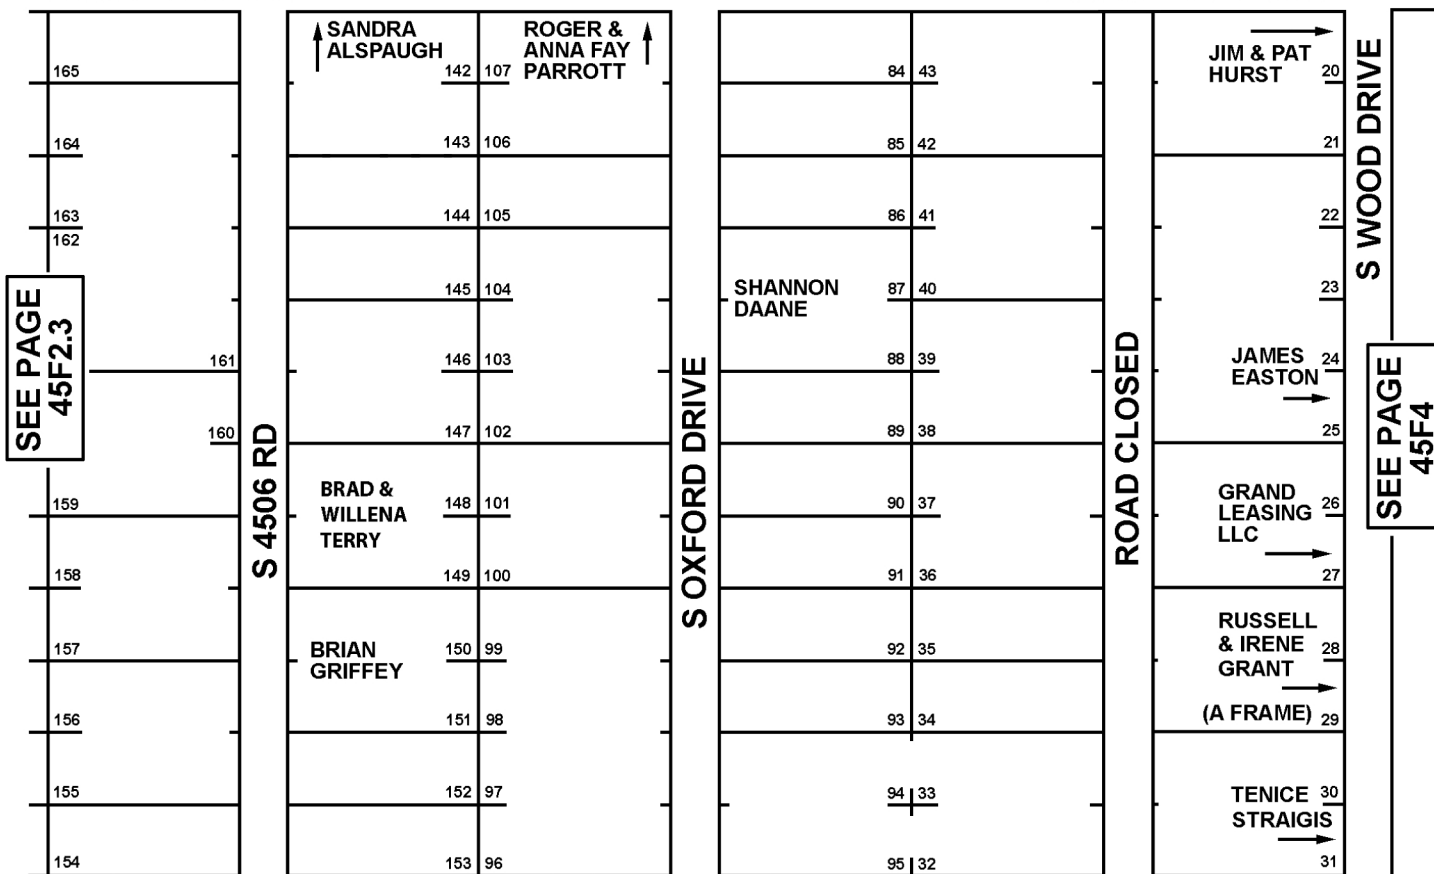

CAMBRIDGE SHORES T24N - R22E SECTION 20

DELAWARE COUNTY, OKLAHOMA

45F2.5

SEE PAGE 45F2.4

SEE PAGE 45F2.2

SEE PAGE 45F3

E MAYFAIR DRIVE

E MAYFAIR DRIVE

SEE PAGE 45F2.3

SEE PAGE 45F4

CAMBRIDGE CIRCLE

ROAD CLOSED

NOTE: NAMES MAY NOT BE CURRENT

CRAIG COUNTY E-911

7-5-2004

REVISED 2-22-2021