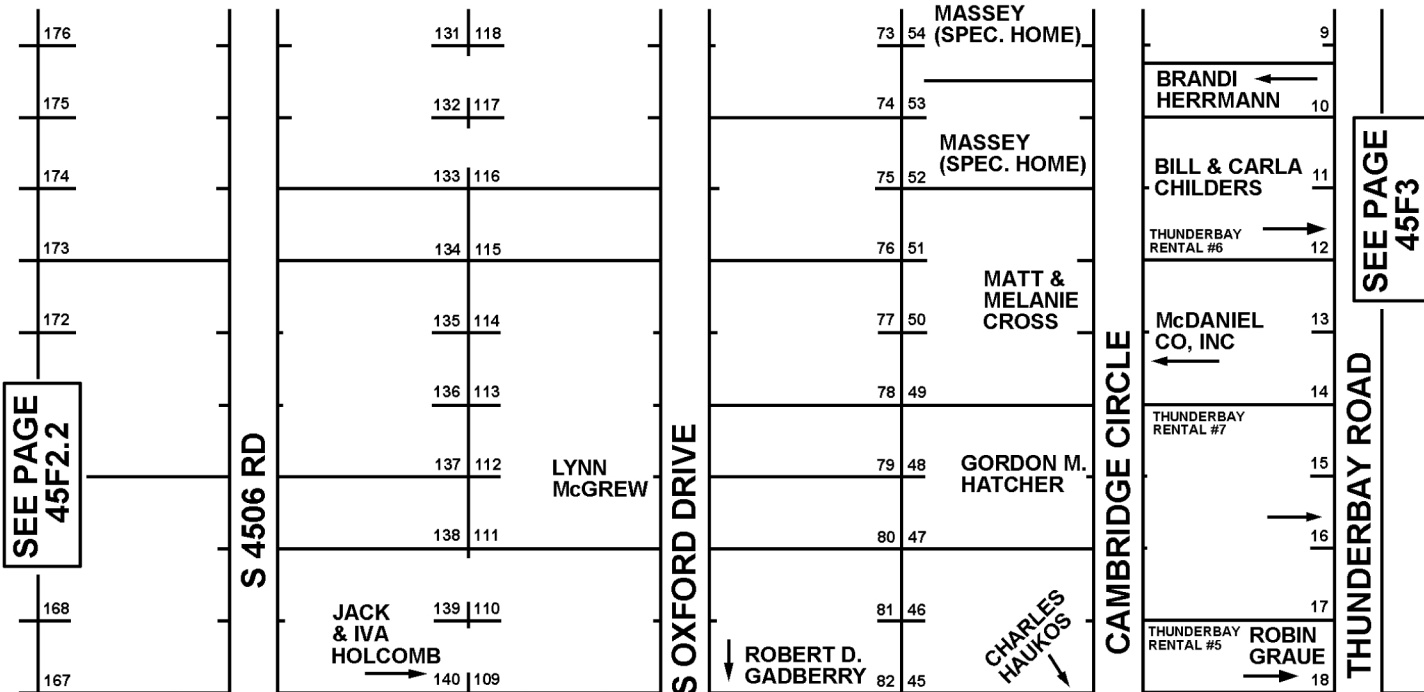

CAMBRIDGE SHORES T24N - R22E SECTION 20

DELAWARE COUNTY, OKLAHOMA

45F2.5

SEE PAGE 45F2.4

SEE PAGE 45F2.2

SEE PAGE 45F3

E MAYFAIR DRIVE

E MAYFAIR DRIVE

SEE PAGE 45F2.3

SEE PAGE 45F4

CAMBRIDGE CIRCLE

ROAD CLOSED

NOTE: NAMES MAY NOT BE CURRENT

CRAIG COUNTY E-911

7-5-2004

REVISED 2-22-2021