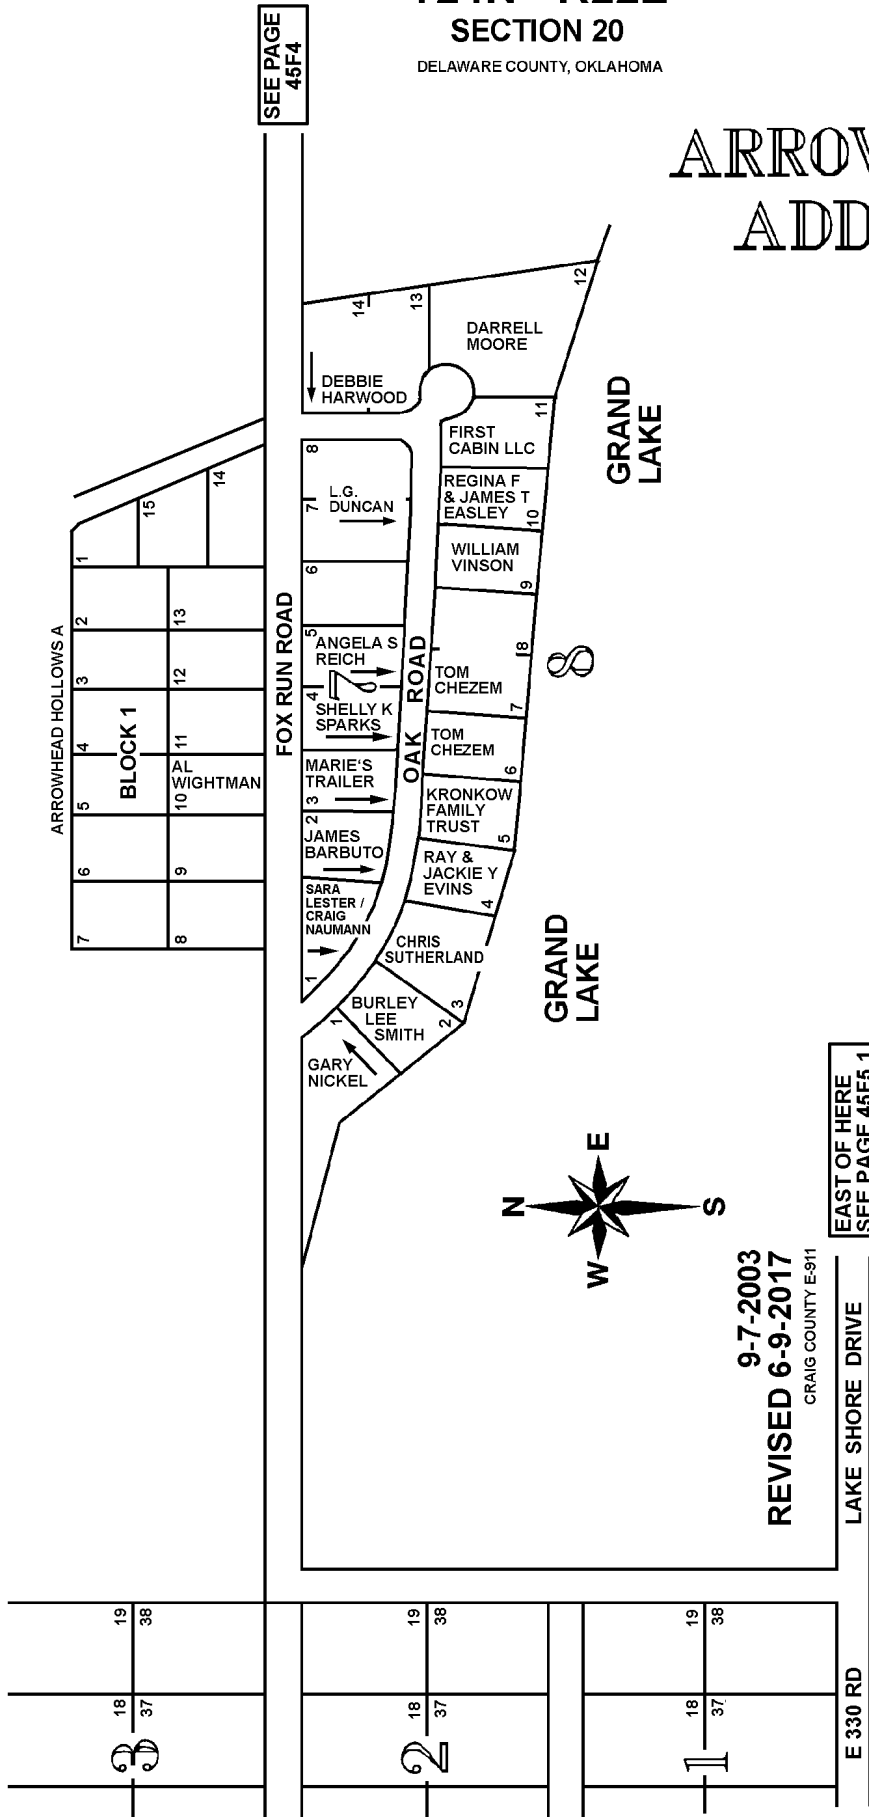

T24N - R22E

SECTION 20

DELAWARE COUNTY, OKLAHOMA

45F5

# ARROWHEAD ADDITION

SEE PAGE  
45F4

ARROWHEAD HOLLOWSA

19  
38  
18  
37

19  
38  
18  
37

19  
38  
18  
37

E 330 RD

LAKE SHORE DRIVE

NOTE: NAMES MAY NOT BE CURRENT

EAST OF HERE  
SEE PAGE 45F5.1

9-7-2003  
REVISED 6-9-2017

CRAIG COUNTY E-911