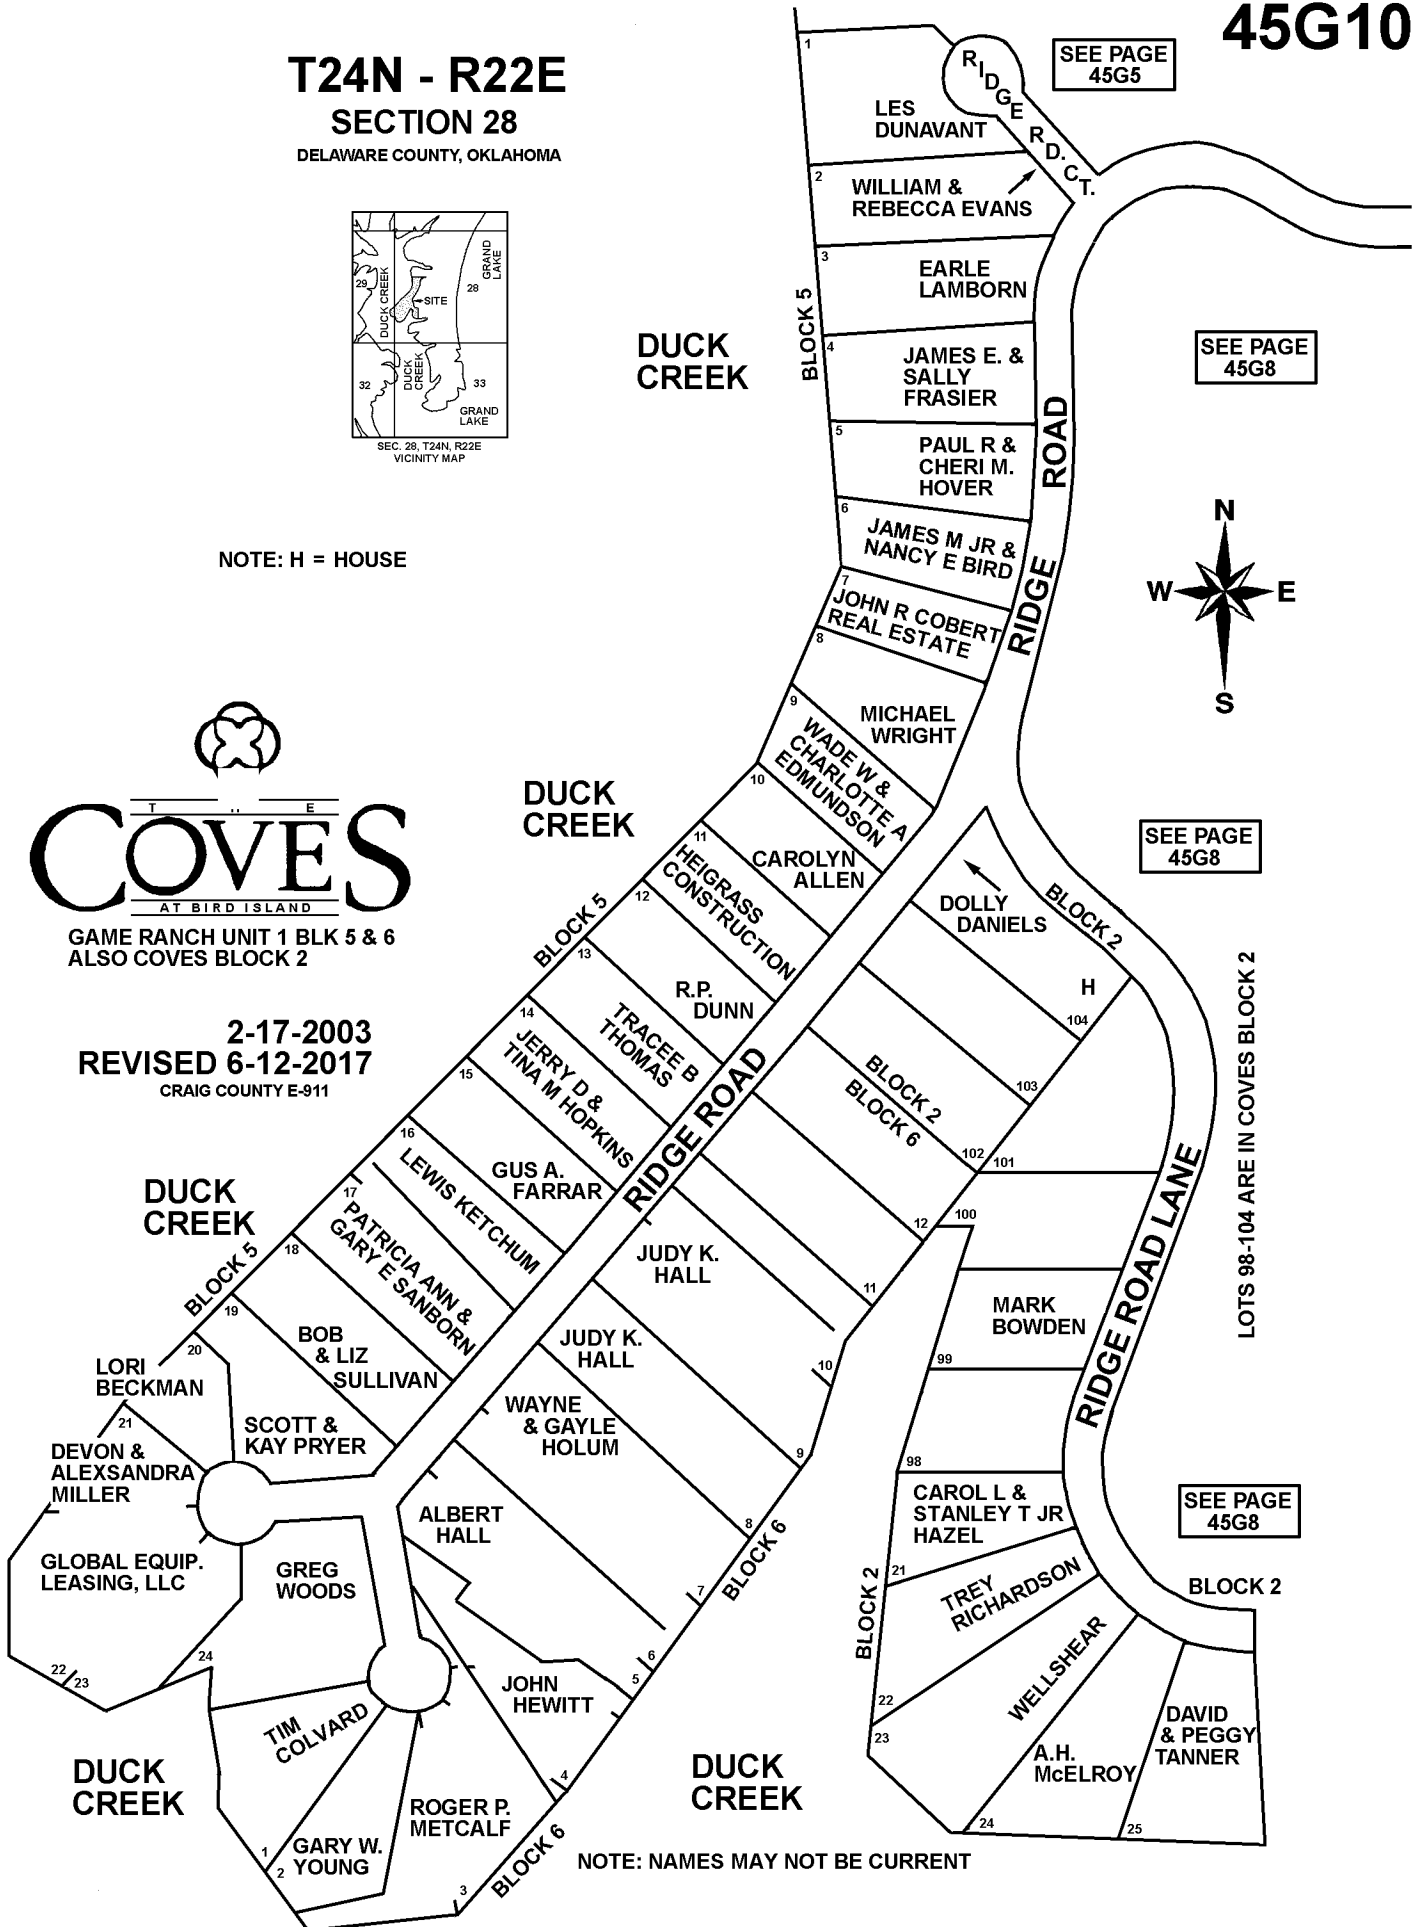

T24N - R22E  
SECTION 28  
DELAWARE COUNTY, OKLAHOMA

NOTE: H = HOUSE

GAME RANCH UNIT 1 BLK 5 & 6  
ALSO COVES BLOCK 2

2-17-2003  
REVISED 6-12-2017  
CRAIG COUNTY E-911

SEE PAGE 45G5

SEE PAGE 45G8

SEE PAGE 45G8

LOTS 98-104 ARE IN COVES BLOCK 2

SEE PAGE 45G8

NOTE: NAMES MAY NOT BE CURRENT