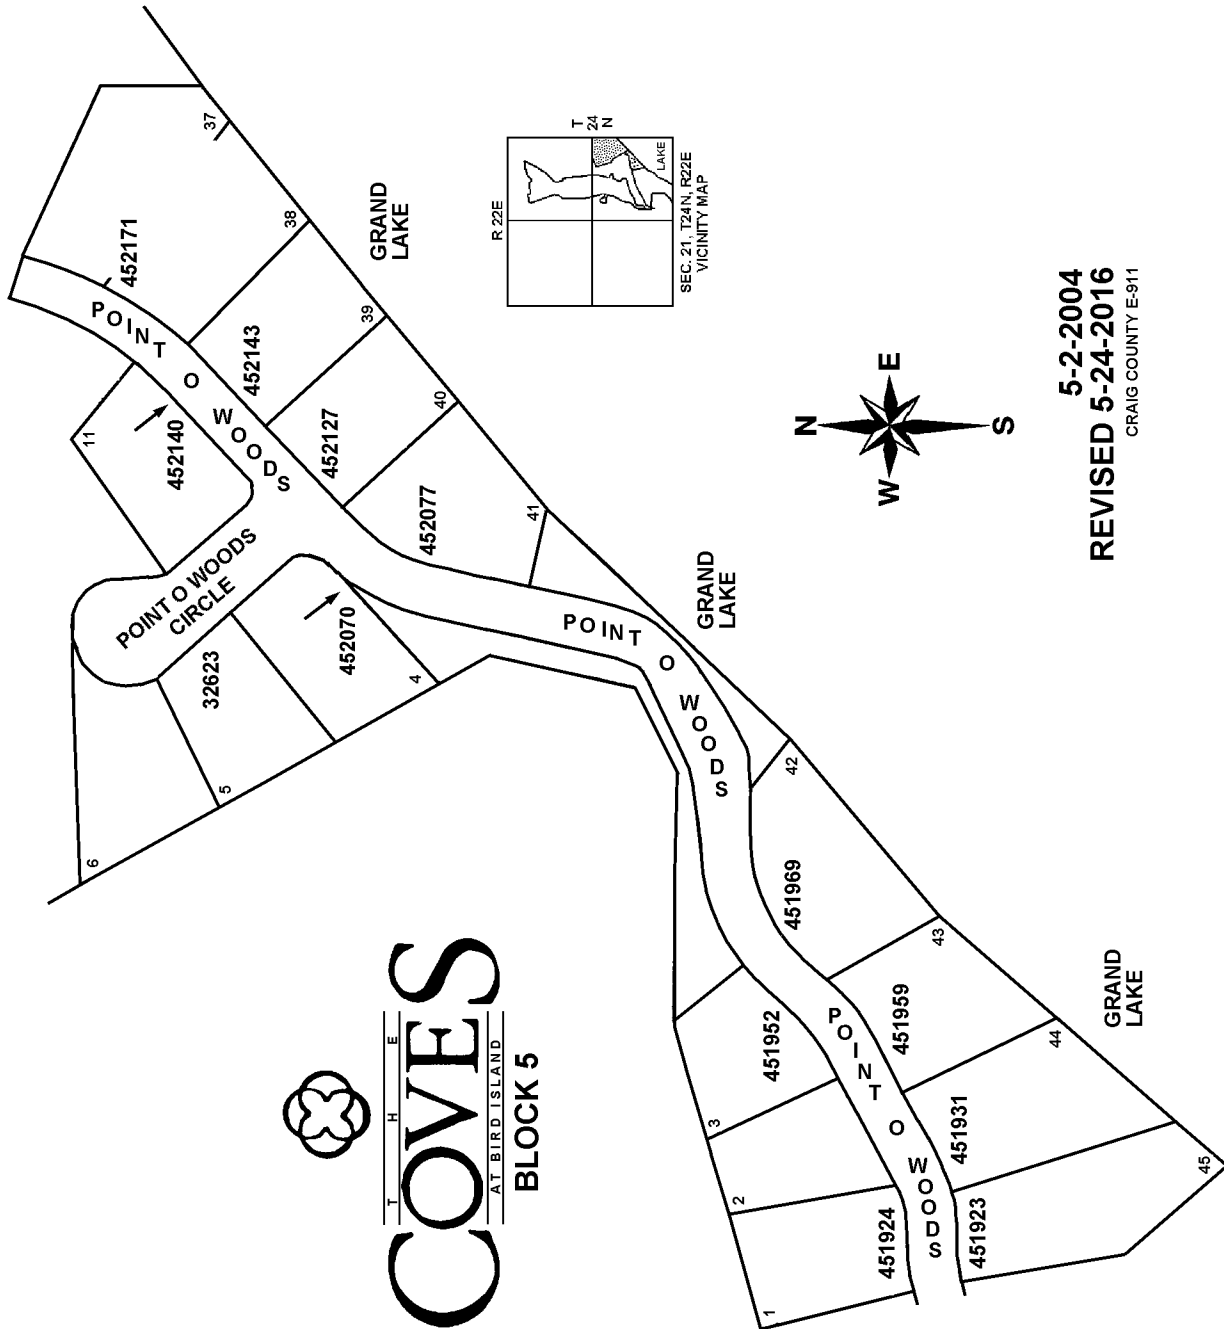

T24N - R22E
SECTION 21
DELAWARE COUNTY, OKLAHOMA

COVES
 AT BIRD ISLAND
BLOCK 5

5-2-2004
 REVISED 5-24-2016
 CRAIG COUNTY E-911

SOUTH OF HERE
SEE PAGE 45G2