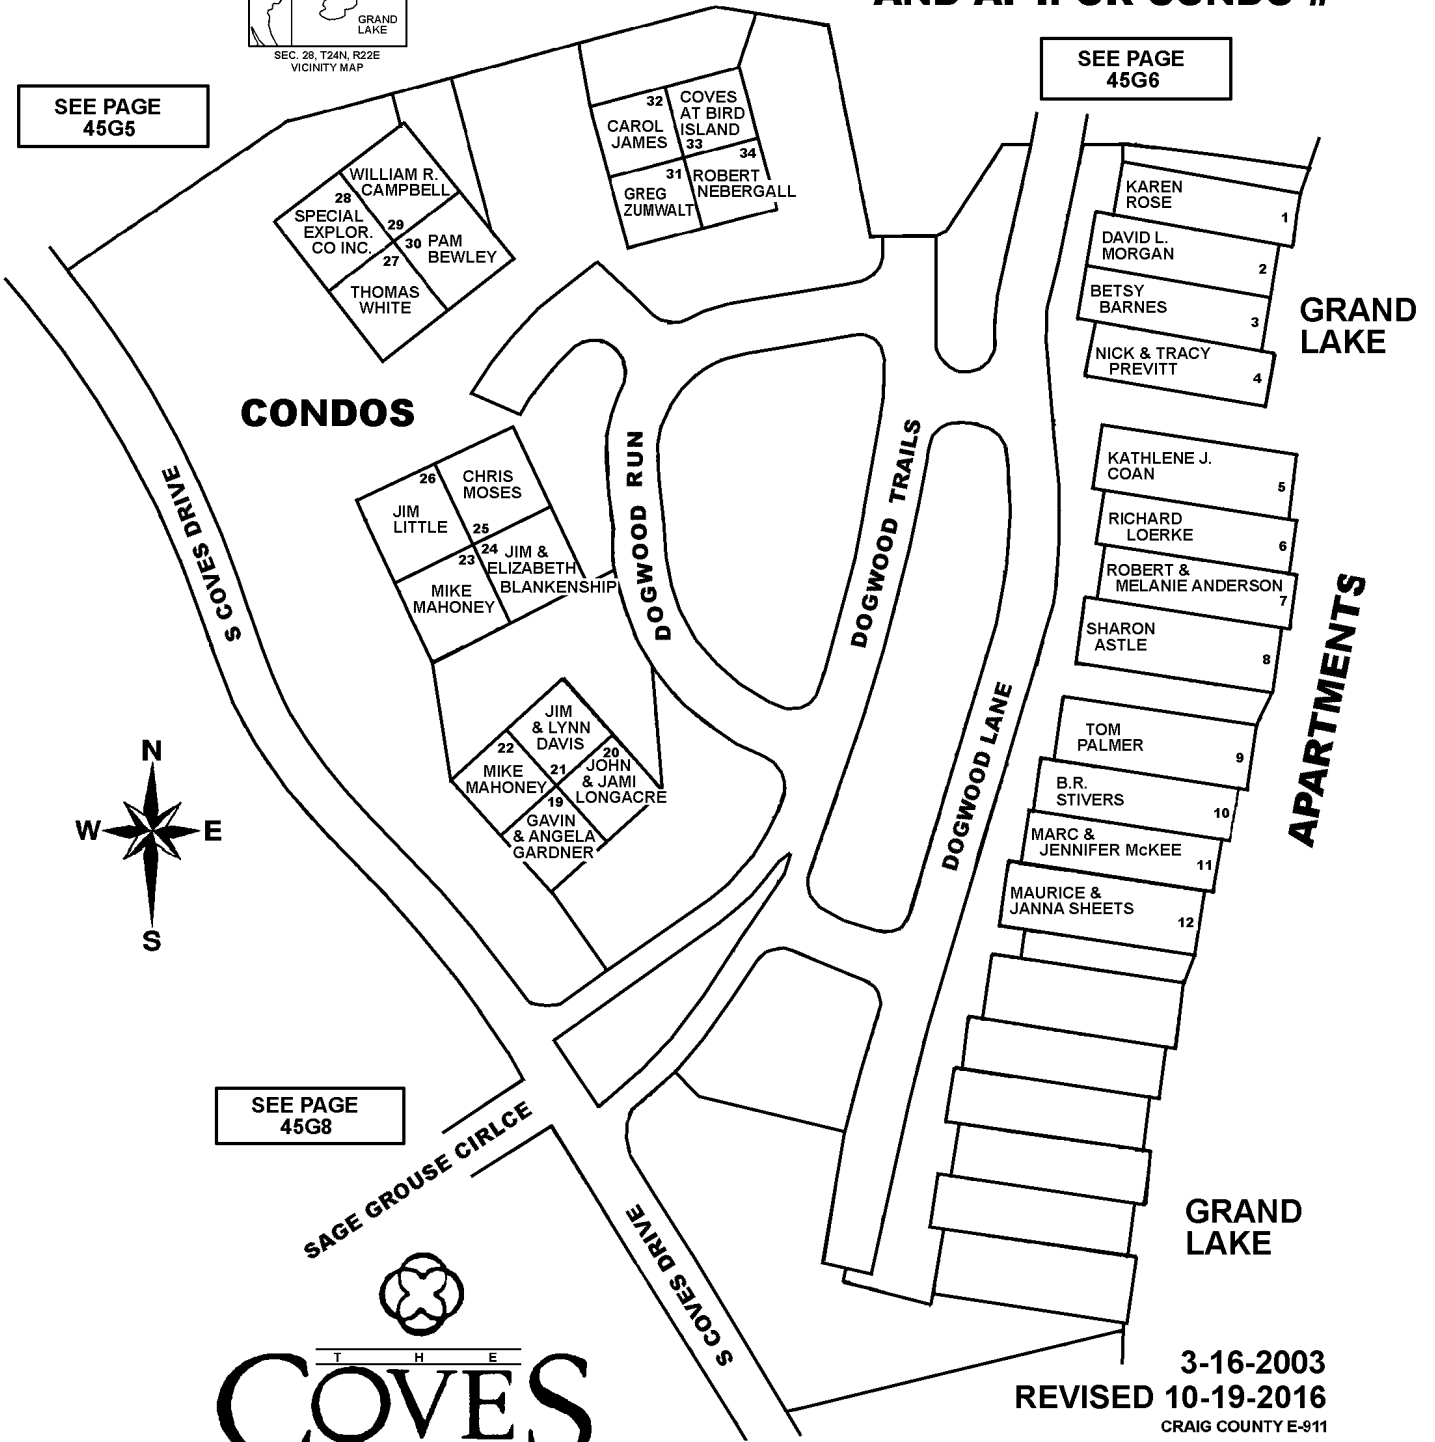

# T24N - R22E

## SECTION 28

DELAWARE COUNTY, OKLAHOMA

# 45G7

**ALL APARTMENTS &  
CONDOS ARE ADDRESSED  
AS: 33601 DOGWOOD CLIFF  
AND APT. OR CONDO #**

SEC. 28, T24N, R22E  
VICINITY MAP

SEE PAGE  
45G5

SEE PAGE  
45G6

**CONDOS**

**GRAND LAKE**

**APARTMENTS**

**GRAND LAKE**

3-16-2003  
REVISED 10-19-2016

CRAIG COUNTY E-911

SEE PAGE  
45G8

NOTE: NAMES MAY NOT BE CURRENT