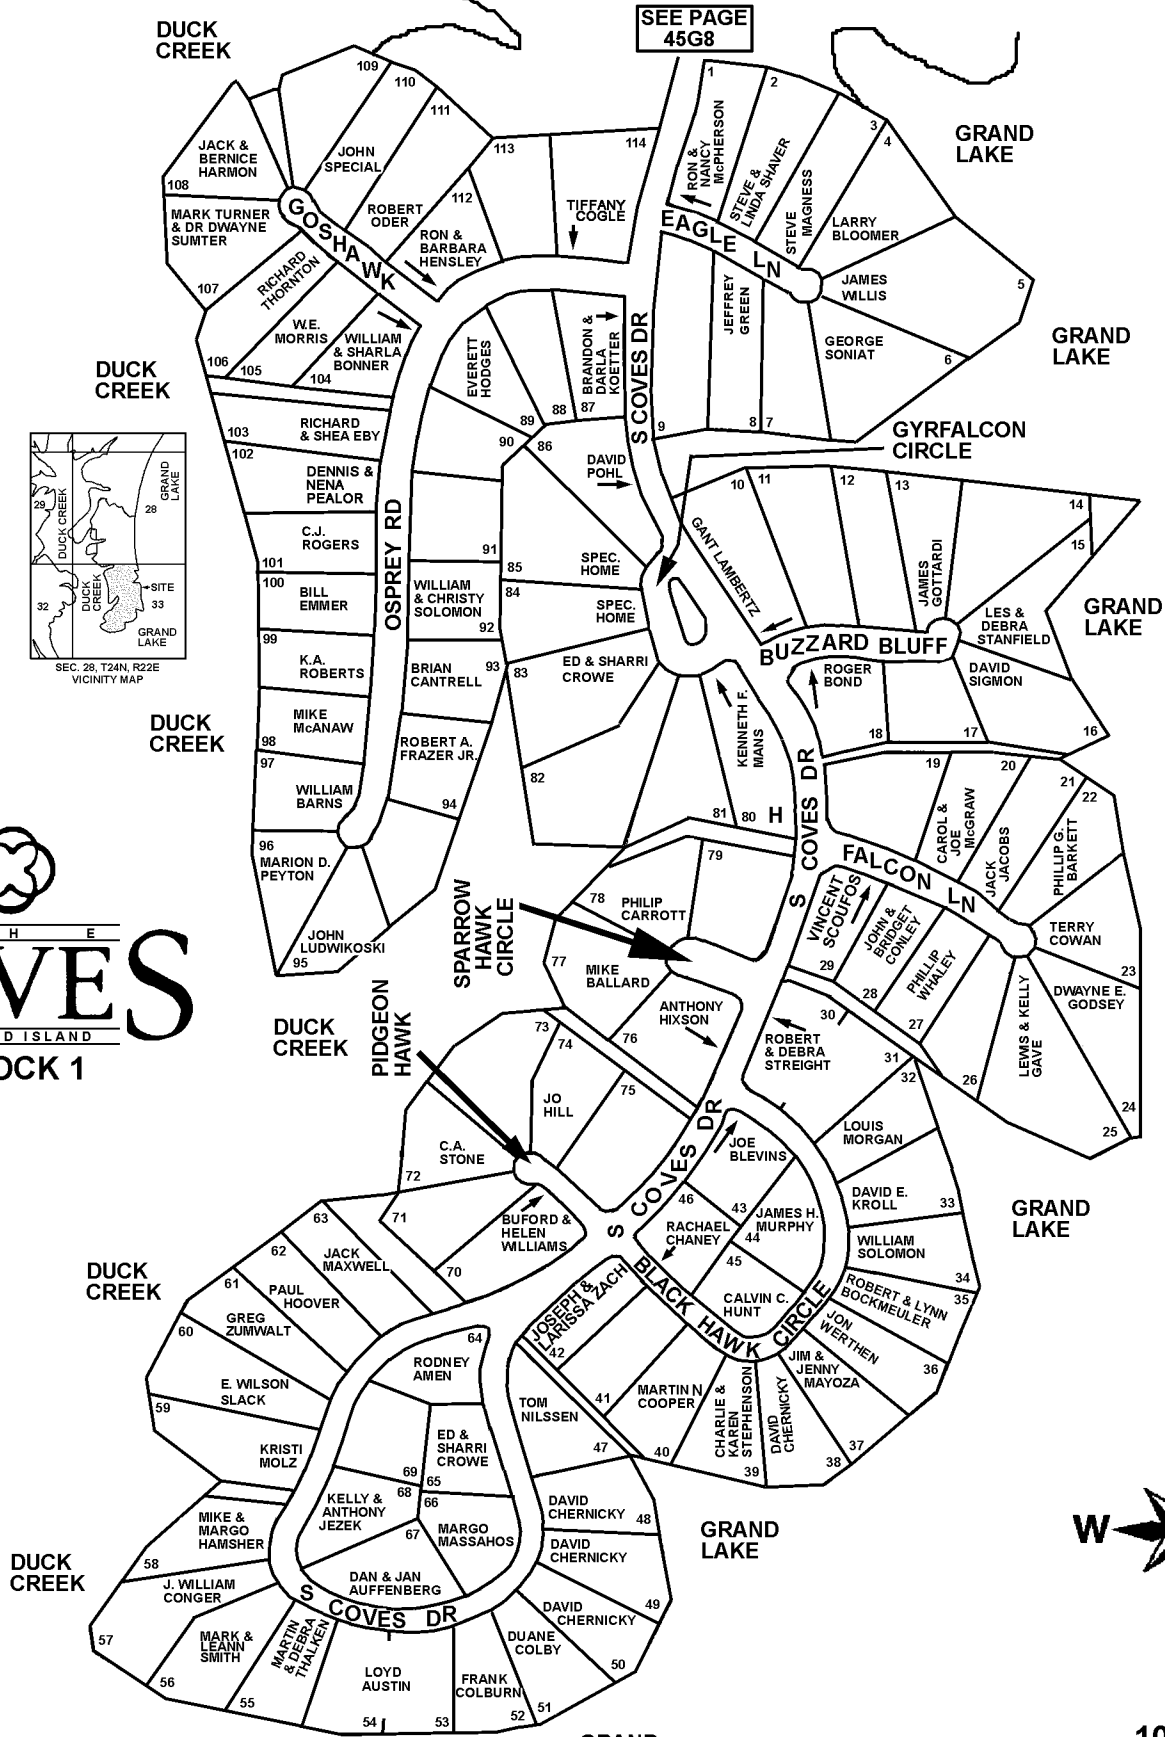

T24N - R22E

45G9

SECTION 33

DELAWARE COUNTY, OKLAHOMA

SEE PAGE
45G8

NOTE: NAMES MAY NOT BE CURRENT

10-30-2002
REVISED 2-7-2023
CRAIG COUNTY E-911